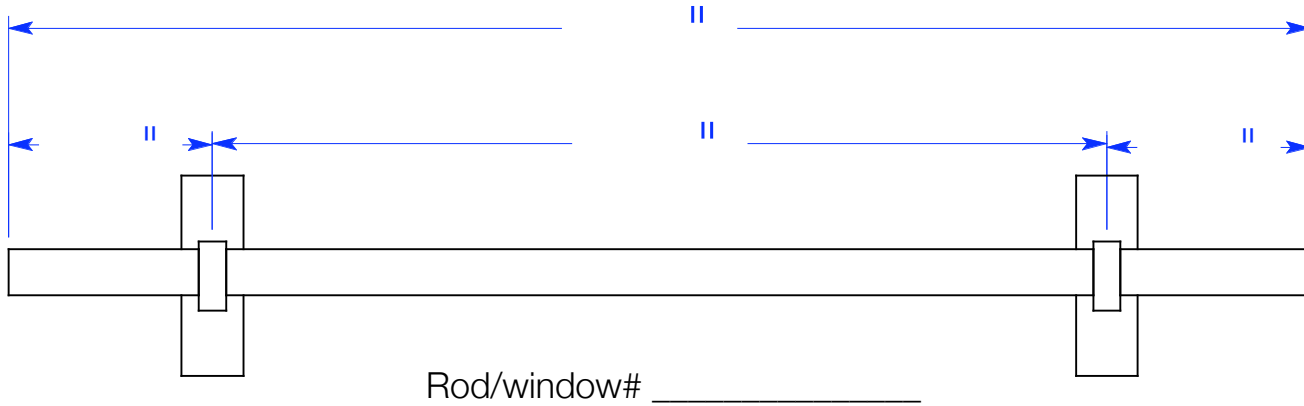

Campbell Ironworks Inc©

Ph. 845-887-6420 Fax. 845-887-6421 Email. campiron@hvc.rr.com

Order Form- Mira Single and Double Bracket & Rods

Enter length of rod on drawing below, this should be Bracket Center to Bracket Center and/or End of Finial to End of Finial

Single Rod []
 Rod size- 3/4" [] 1 1/4" []
 Finial Style _____

Double Rod []
 Finial Style _____
 Finial Style _____

Single Rod []
 Rod size- 3/4" [] 1 1/4" []
 Finial Style _____

Double Rod []
 Finial Style _____
 Finial Style _____