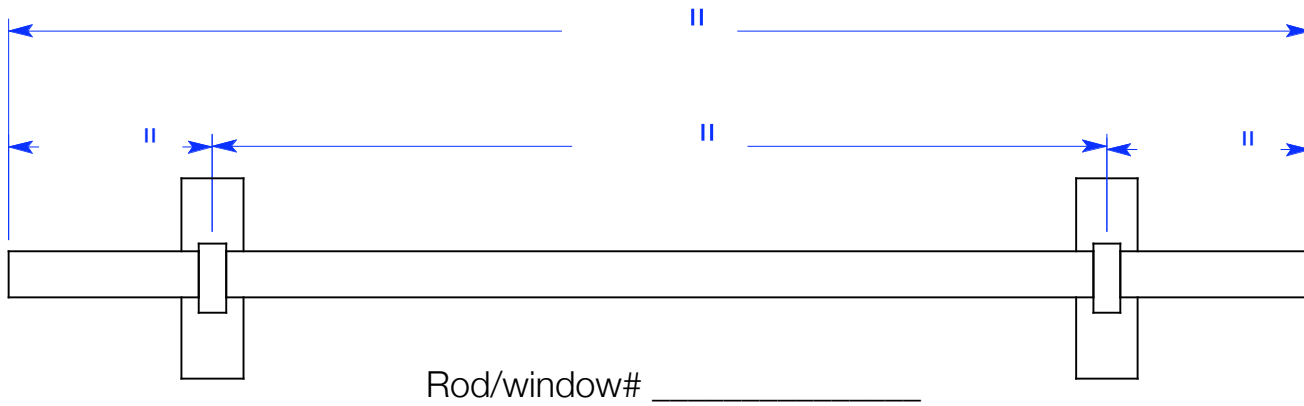

Campbell Ironworks Inc©

Ph. 845-887-6420 Fax. 845-887-6421 Email. campiron@hvc.rr.com

Order Form- Mira Single and Double Bracket & Rods

Enter length of rod on drawing below, this should be Bracket Center to Bracket Center and/or End of Finial to End of Finial

Single Rod []
 Rod size- 3/4" [] 1 1/4" []
 Finial Style _____

Double Rod []
 Finial Style _____
 Finial Style _____

Single Rod []
 Rod size- 3/4" [] 1 1/4" []
 Finial Style _____

Double Rod []
 Finial Style _____
 Finial Style _____