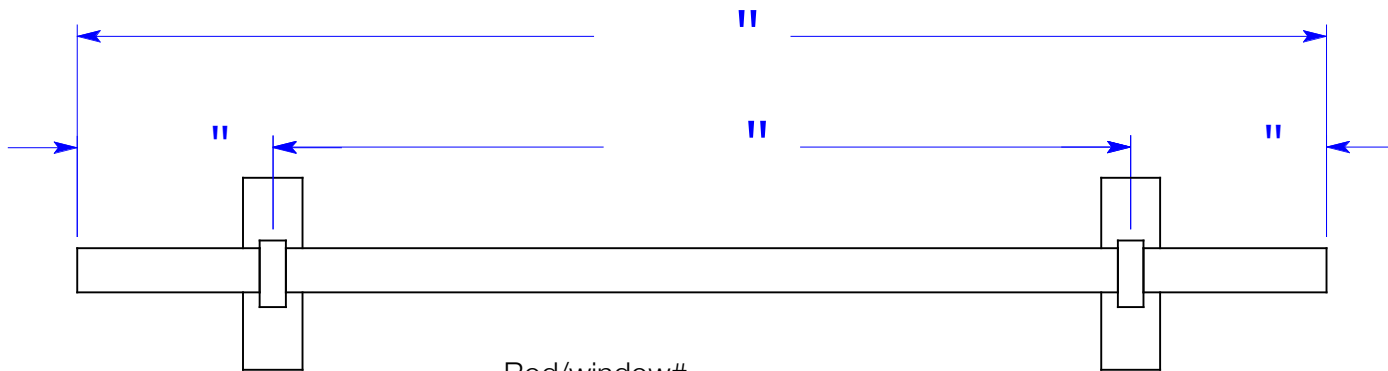

### Order Form- Casa Single and Double Bracket & Rods

Enter length of rod on drawing below, this should be Bracket Center to Bracket Center and/or End of Finial to End of Finial

Rod/window# \_\_\_\_\_

Quantity\_\_\_\_\_

Single Rod [ ]  
Rod size- 3/4" [ ] 1 1/4" [ ]  
Finial Style\_\_\_\_\_

Double Rod [ ]  
Finial Style\_\_\_\_\_

Rod/window# \_\_\_\_\_

Quantity\_\_\_\_\_

Single Rod [ ]  
Rod size- 3/4" [ ] 1 1/4" [ ]  
Finial Style\_\_\_\_\_

Double Rod [ ]  
Finial Style\_\_\_\_\_

Name\_\_\_\_\_

Phone #\_\_\_\_\_

Email\_\_\_\_\_

3/4" Bauhaus Finial 3 1/2"  
1 1/4" Bauhaus Finial 4"