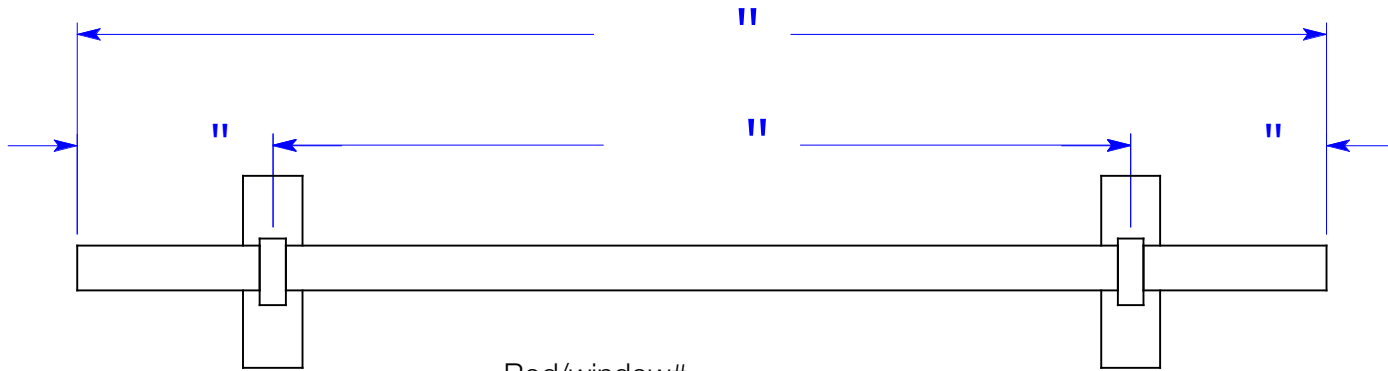

### Order Form- Casa Single and Double Bracket & Rods

Enter length of rod on drawing below, this should be Bracket Center to Bracket Center and/or End of Finial to End of Finial

Rod/window# \_\_\_\_\_

Quantity\_\_\_\_\_

Single Rod [ ]  
Rod size- 3/4" [ ] 1 1/4" [ ]  
Finial Style\_\_\_\_\_

Double Rod [ ]  
Finial Style\_\_\_\_\_

Rod/window# \_\_\_\_\_

Quantity\_\_\_\_\_

Single Rod [ ]  
Rod size- 3/4" [ ] 1 1/4" [ ]  
Finial Style\_\_\_\_\_

Double Rod [ ]  
Finial Style\_\_\_\_\_

Name\_\_\_\_\_

Phone #\_\_\_\_\_

Email\_\_\_\_\_

3/4" Bauhaus Finial 3 1/2"  
1 1/4" Bauhaus Finial 4"