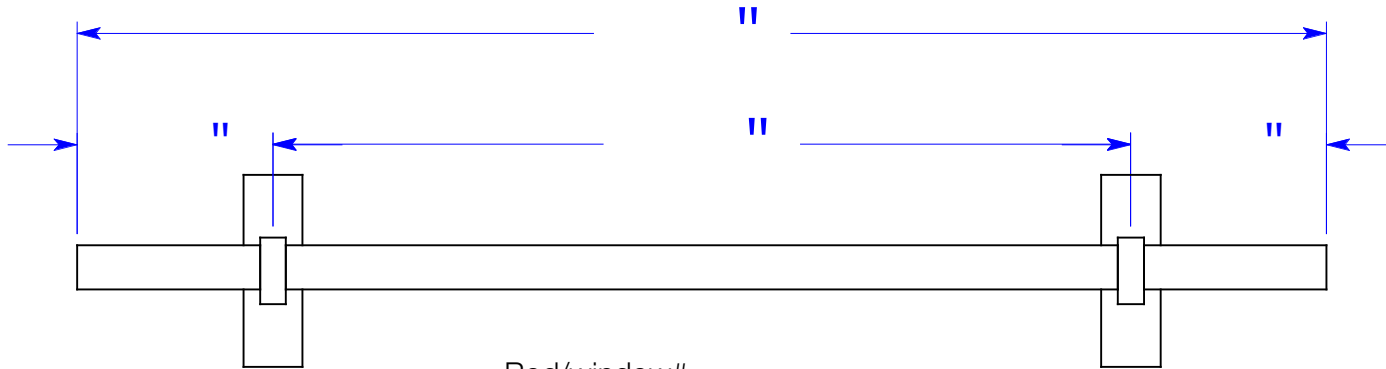

Order Form- Coco Single and Double Bracket & Rods

Enter length of rod on drawing below, this should be Bracket Center to Bracket Center and/or End of Finial to End of Finial

Rod/window# \_\_\_\_\_

Quantity \_\_\_\_\_

Single Rod [  ]  
 Rod size- 3/4" [  ] 1 1/4" [  ]  
 Finial Style \_\_\_\_\_

Double Rod [  ]  
 Finial Style \_\_\_\_\_  
 Finial Style \_\_\_\_\_

Rod/window# \_\_\_\_\_

Quantity \_\_\_\_\_

Single Rod [  ]  
 Rod size- 3/4" [  ] 1 1/4" [  ]  
 Finial Style \_\_\_\_\_