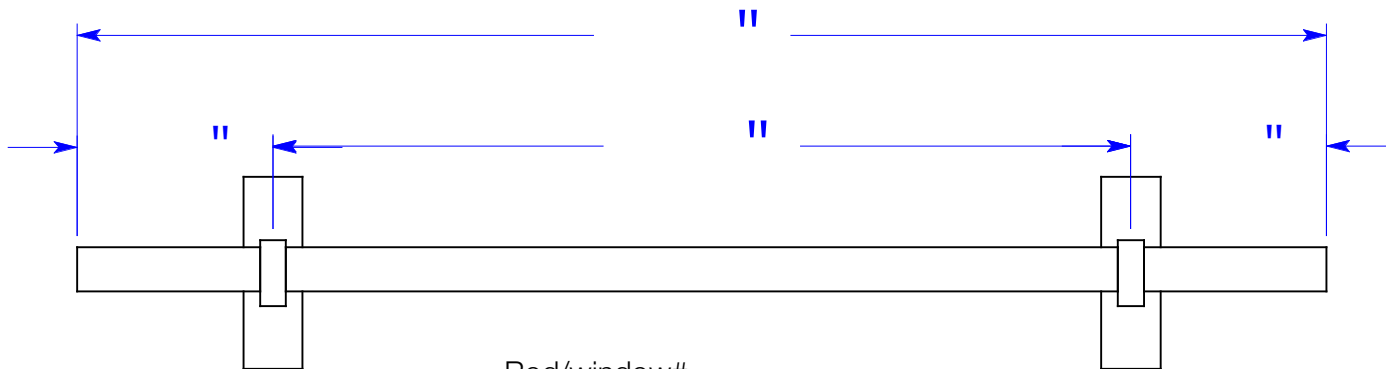

Order Form- Coco Single and Double Bracket & Rods

Enter length of rod on drawing below, this should be Bracket Center to Bracket Center and/or End of Finial to End of Finial

Rod/window# \_\_\_\_\_

Quantity \_\_\_\_\_

Single Rod [  ]  
 Rod size- 3/4" [  ] 1 1/4" [  ]  
 Finial Style \_\_\_\_\_

Double Rod [  ]  
 Finial Style \_\_\_\_\_  
 Finial Style \_\_\_\_\_

Rod/window# \_\_\_\_\_

Quantity \_\_\_\_\_

Single Rod [  ]  
 Rod size- 3/4" [  ] 1 1/4" [  ]  
 Finial Style \_\_\_\_\_