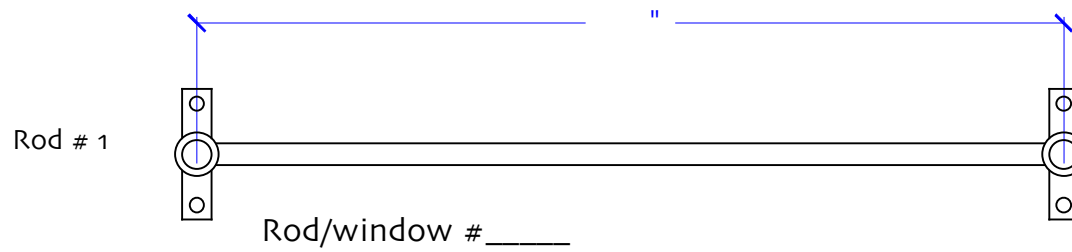

Finish

Wrought Iron Gray

German Silver

Bronze

Rod size- 3/8" [] 1/2" []
3/4" [] 1" []

Finish

Wrought Iron Gray

German Silver

Bronze

Rod size- 3/8" [] 1/2" []
3/4" [] 1" []

Name _____ Phone # _____

Email _____ Fax # _____