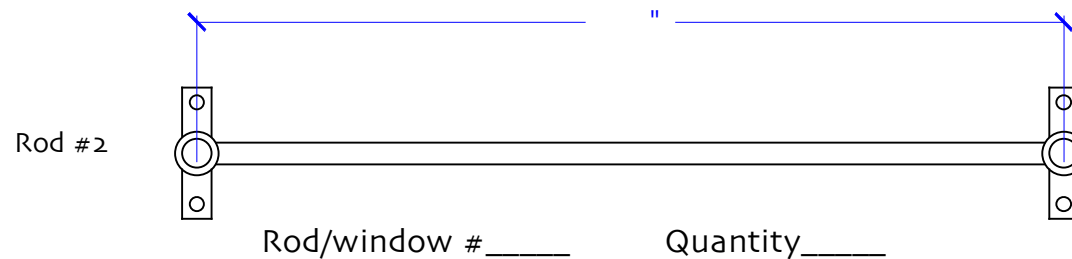

Finish

Wrought Iron Gray

German Silver

Bronze

Rod size- 3/8" [] 1/2" []
3/4" [] 1" []

Finish

Wrought Iron Gray

German Silver

Bronze

Rod size- 3/8" [] 1/2" []
3/4" [] 1" []

Name _____ Phone # _____

Email _____ Fax # _____