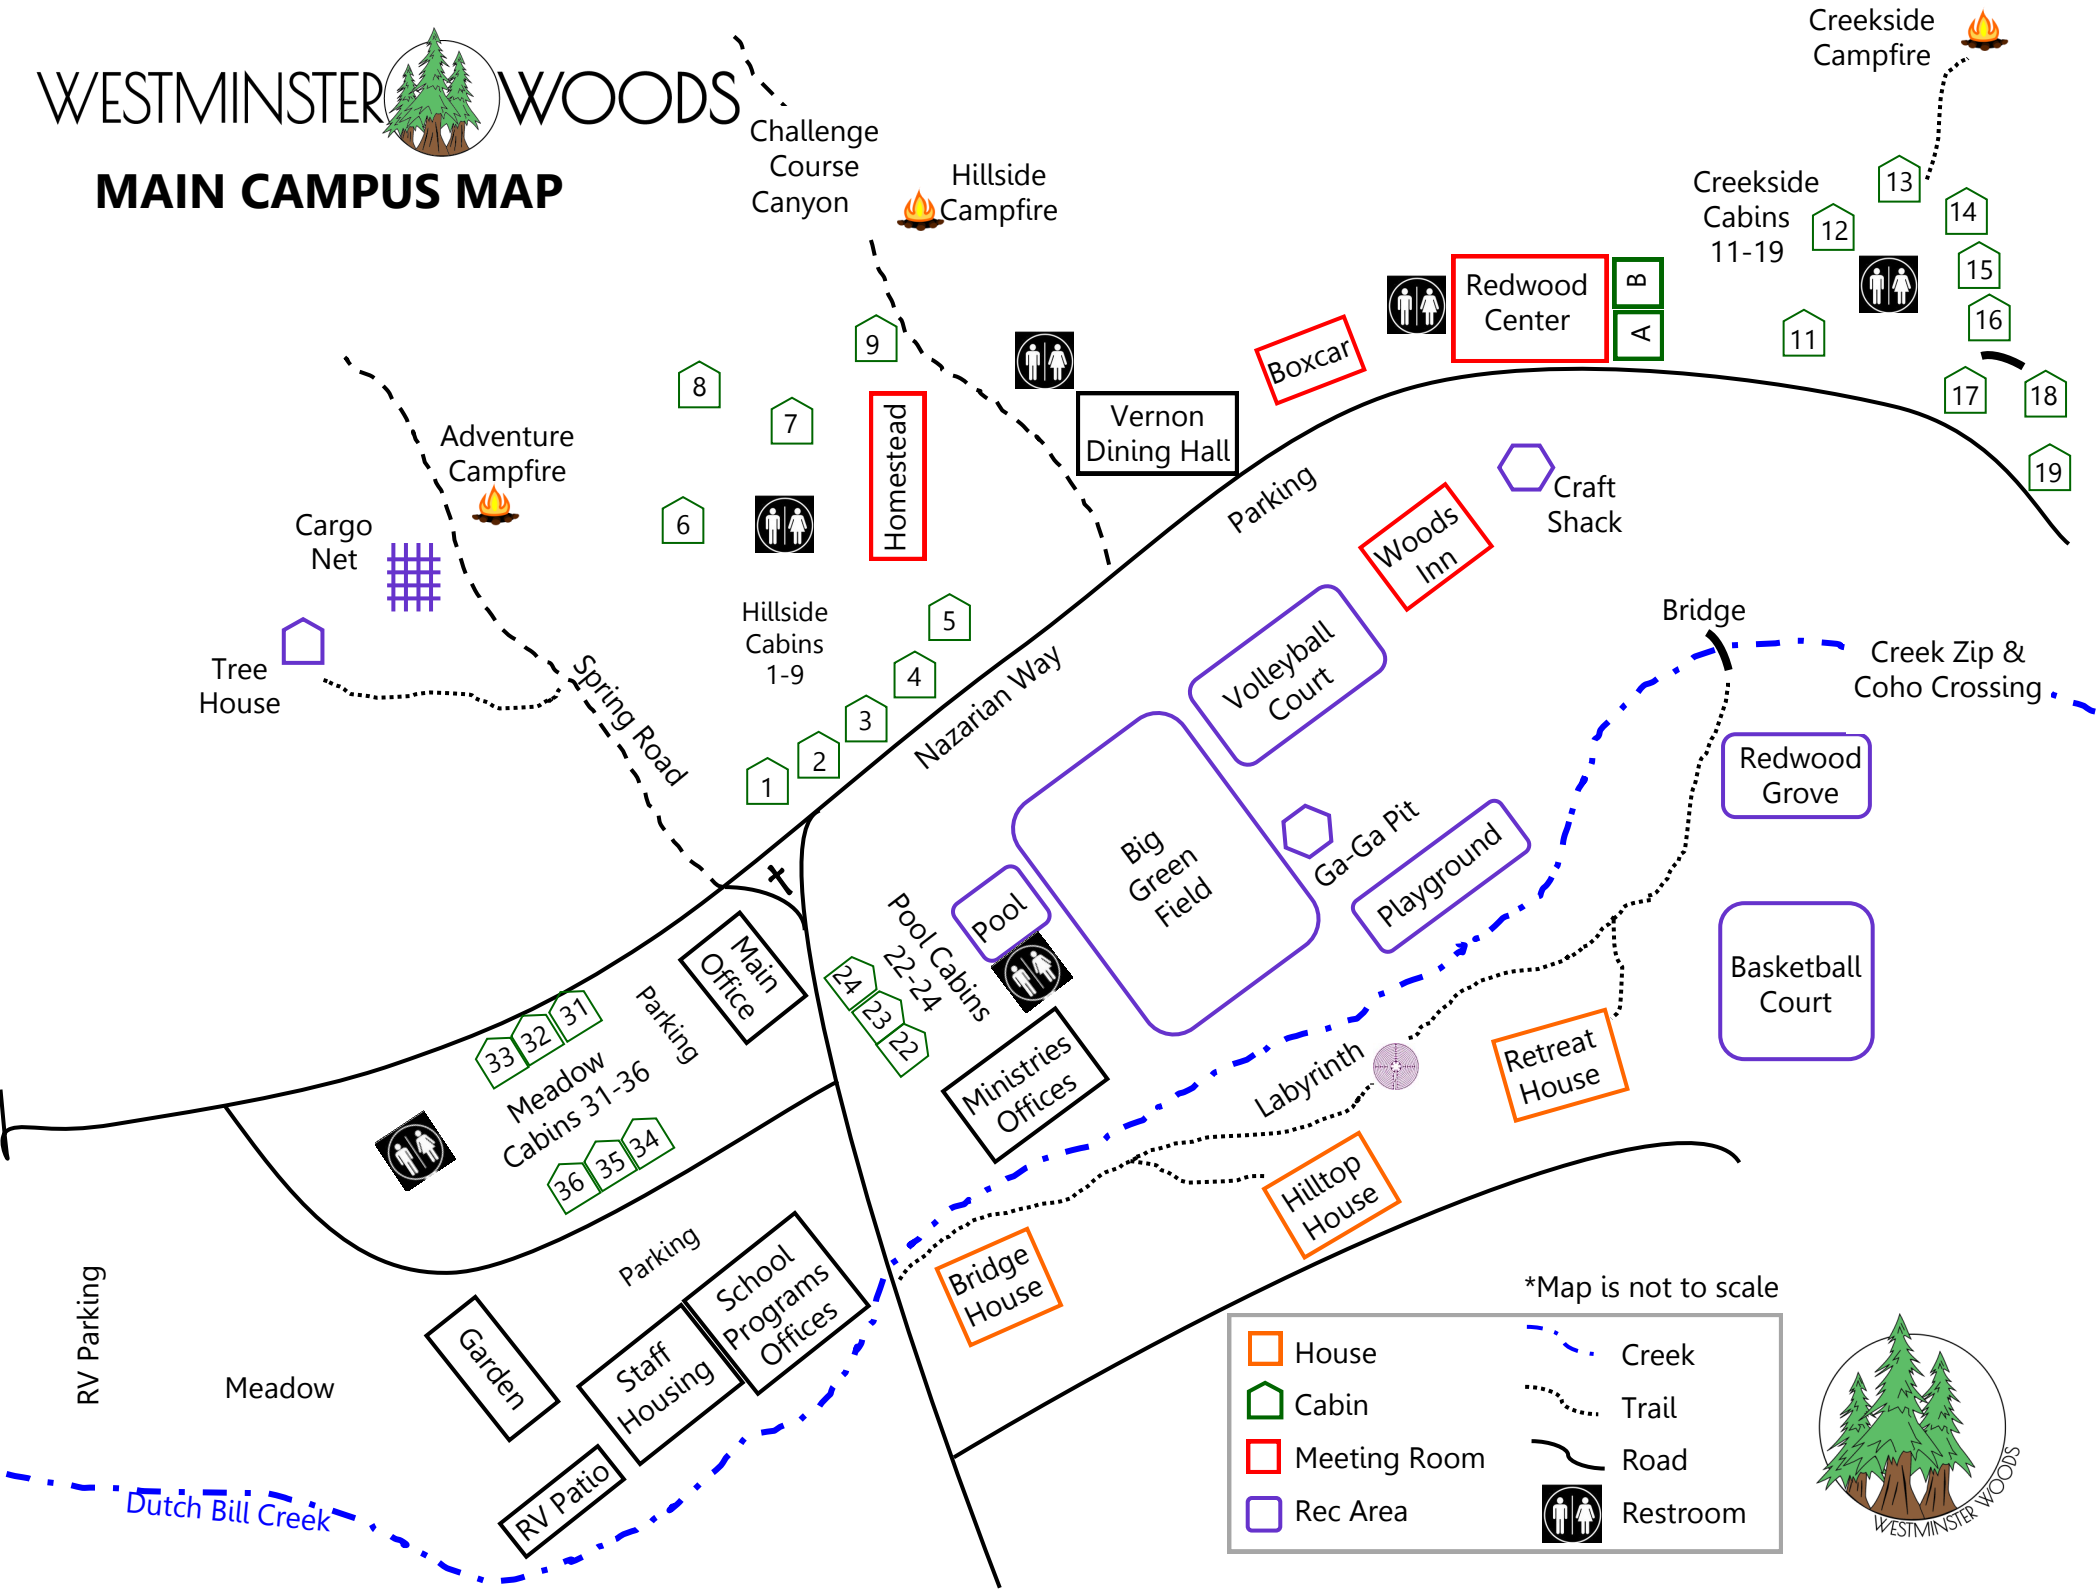

# WESTMINSTER WOODS

## MAIN CAMPUS MAP

\*Map is not to scale

	House		Creek
	Cabin		Trail
	Meeting Room		Road
	Rec Area		Restroom