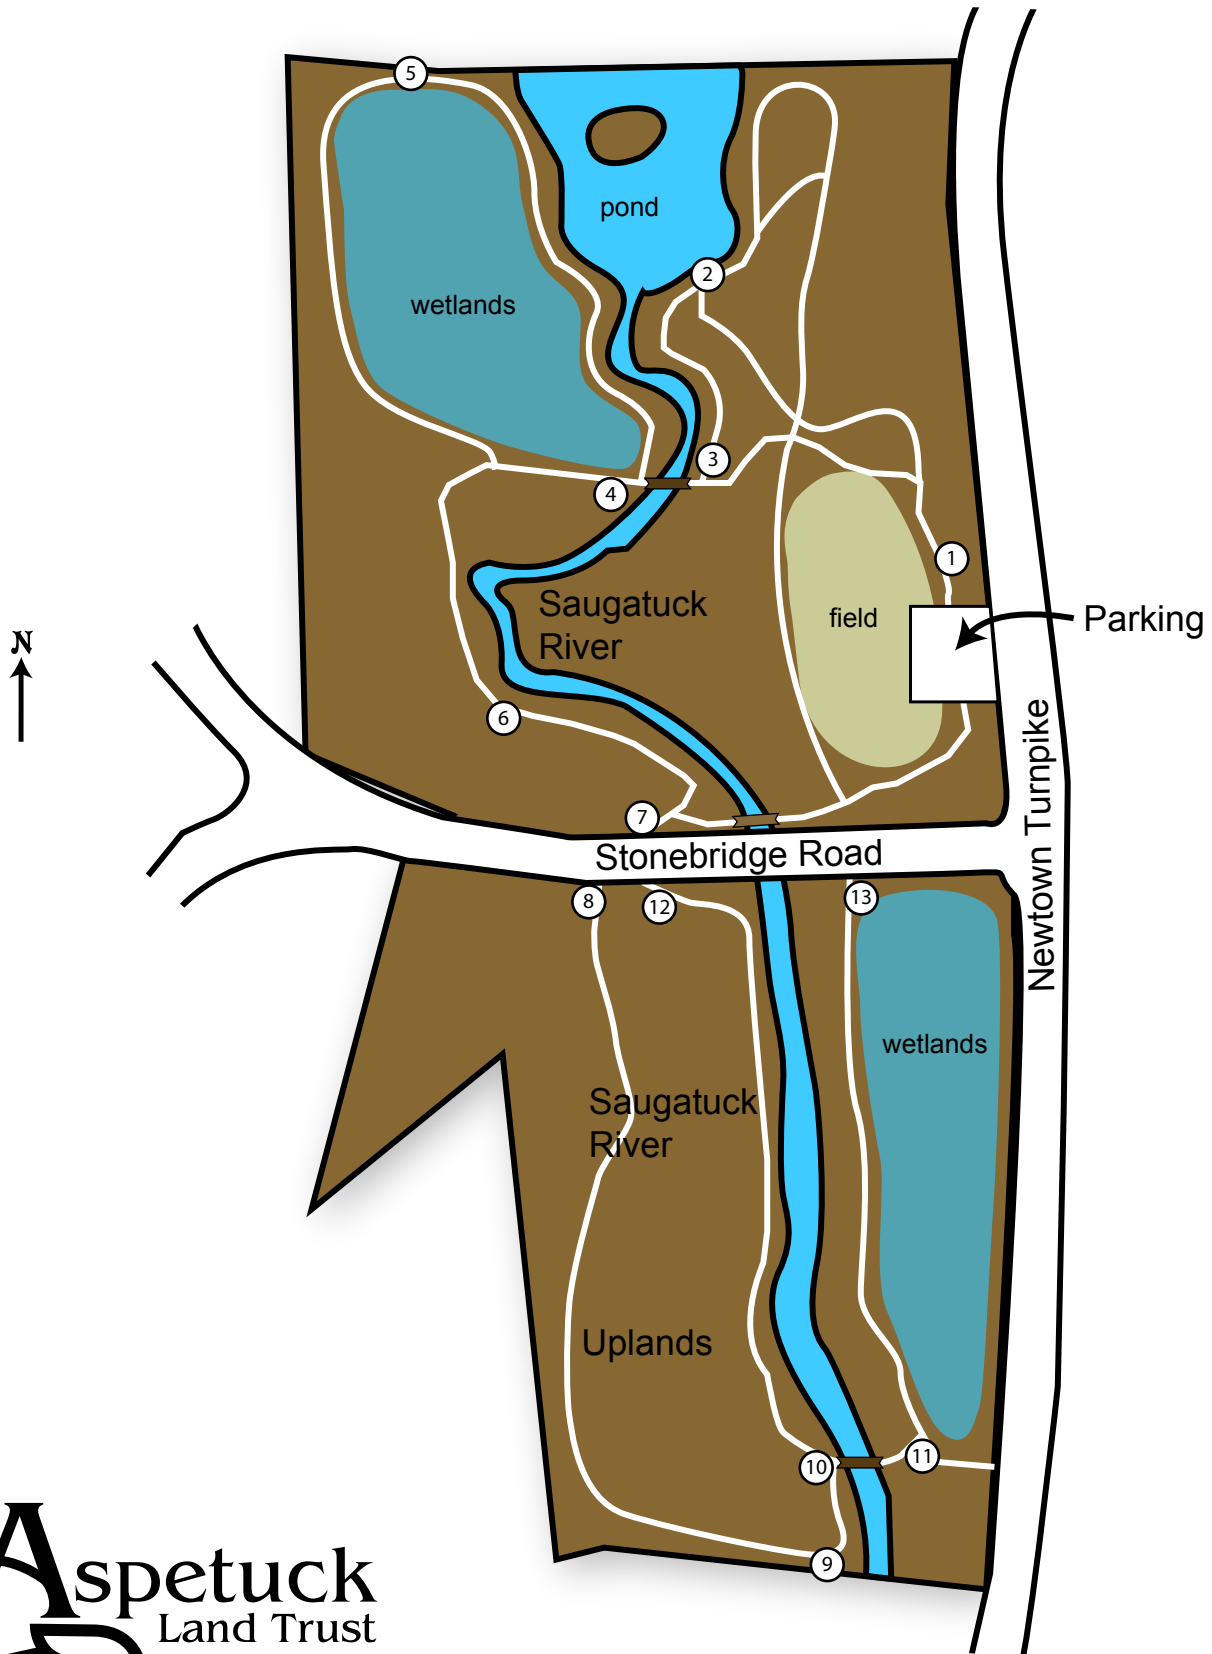

# Stonebridge Waterfowl Preserve

21 acres

[www.aspetucklandtrust.org](http://www.aspetucklandtrust.org)

**Location:** Weston - Newtown Turnpike & Stonebridge Road

**Parking:** Parking lot is just off Newtown Turnpike north of Stonebridge Rd.