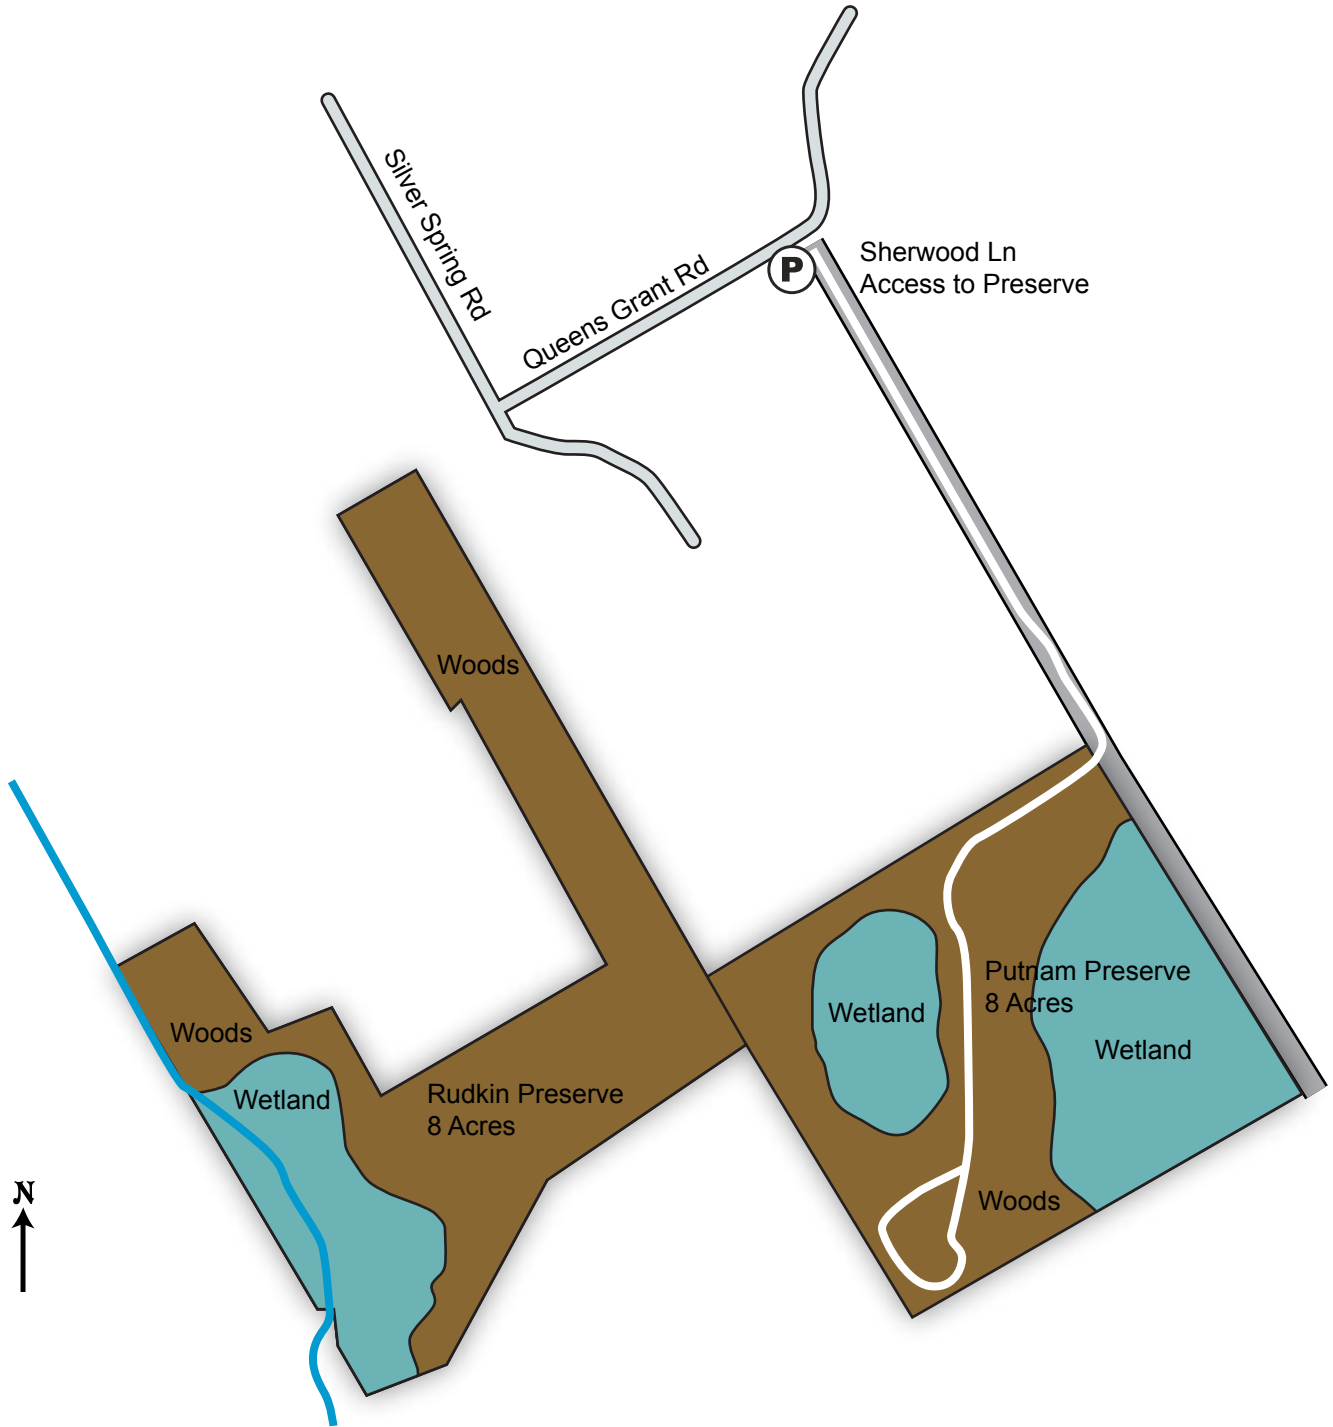

Putnam & Rudkin Preserves

16 acres

◇ White Trail

www.aspetucklandtrust.org