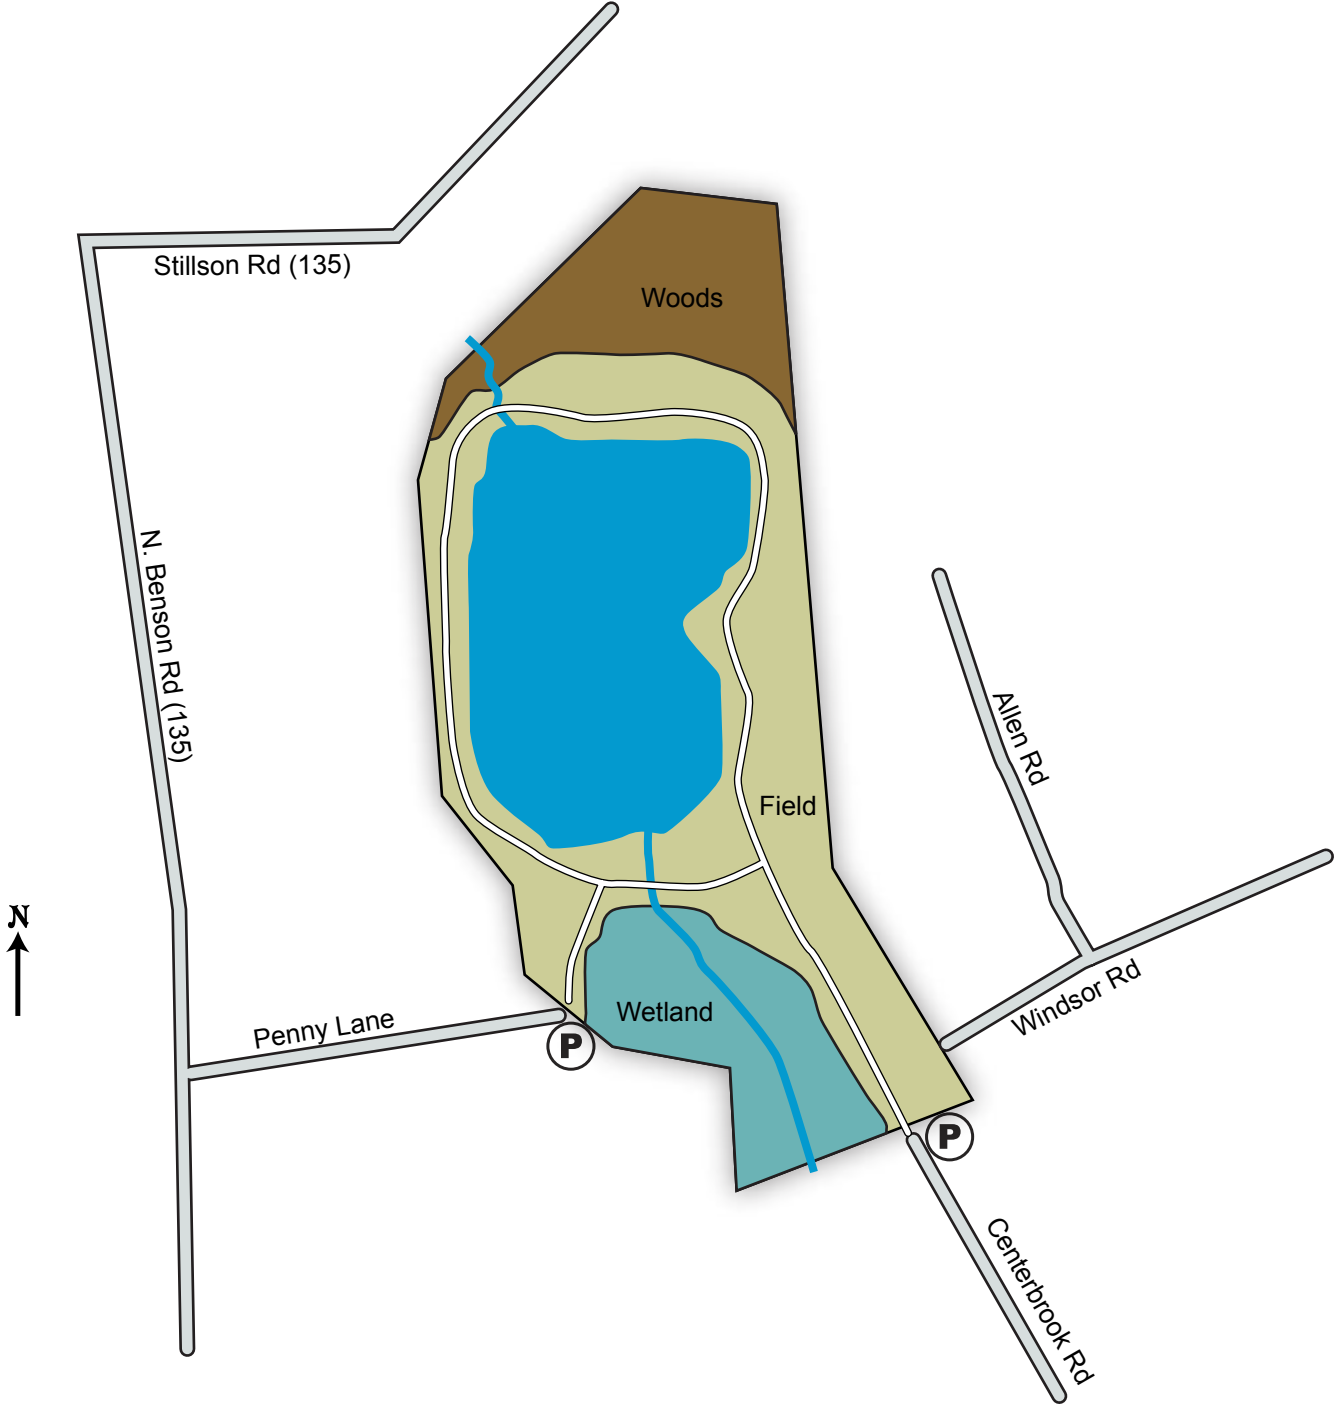

# Butkus Pond Preserve

4 acres

[www.aspetucklandtrust.org](http://www.aspetucklandtrust.org)

◊ White Trail