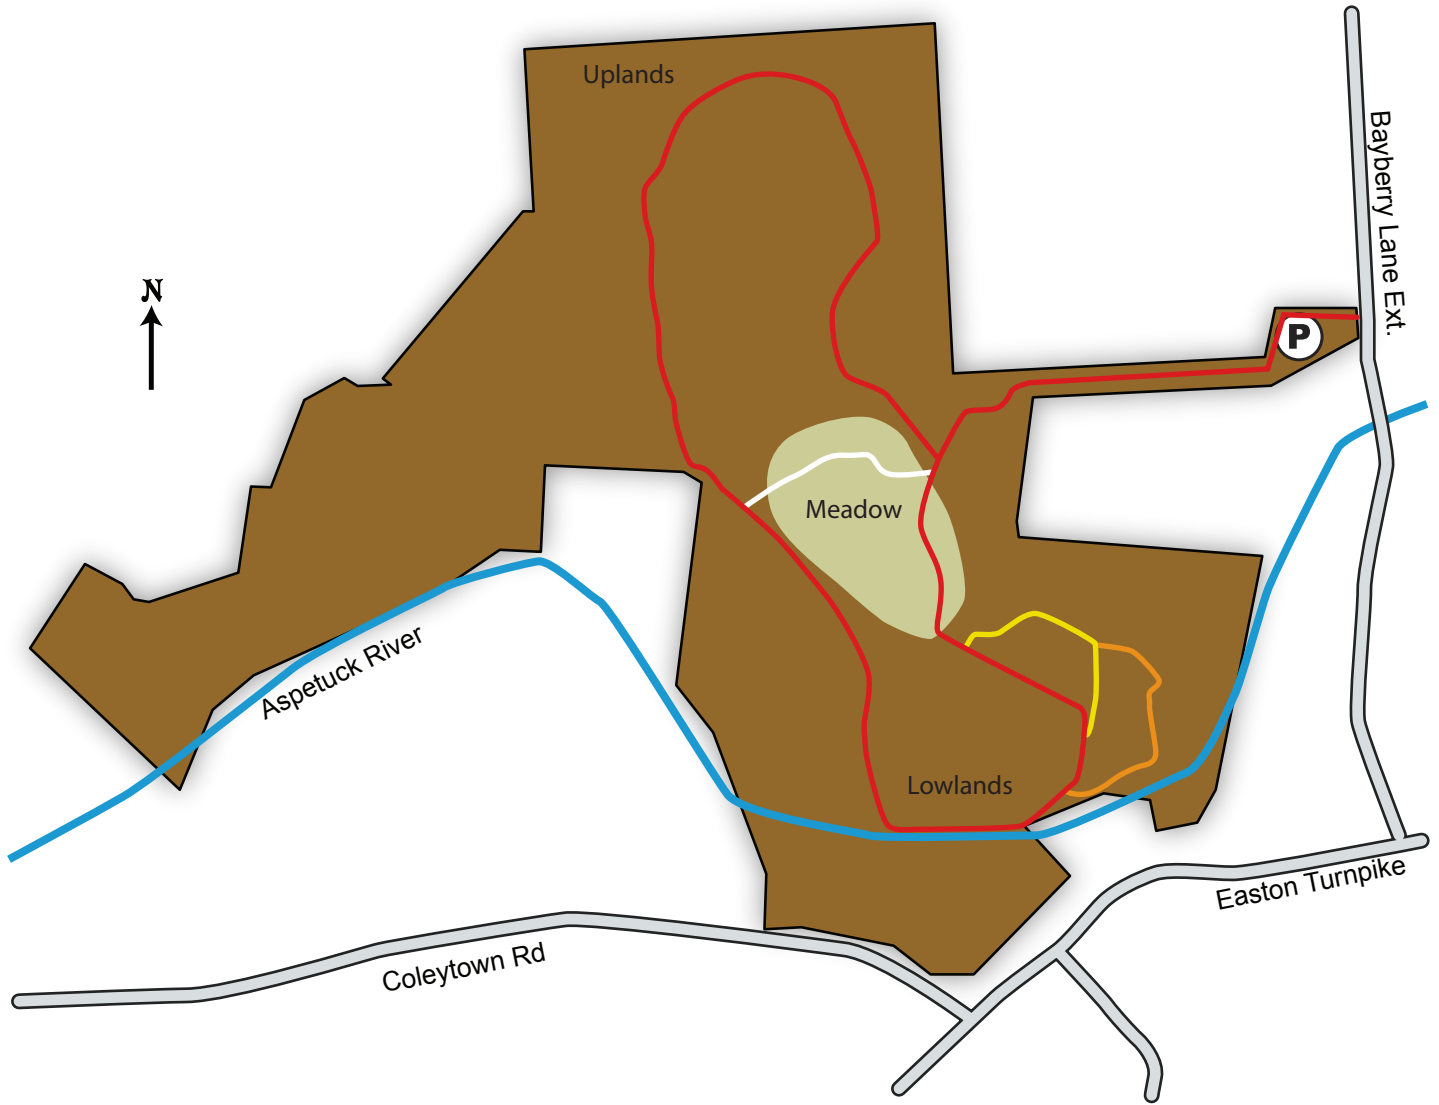

Newman-Poses Preserve

39 acres

- Orange Trail
- Red Trail
- Yellow Trail
- White Trail

www.aspetucklandtrust.org