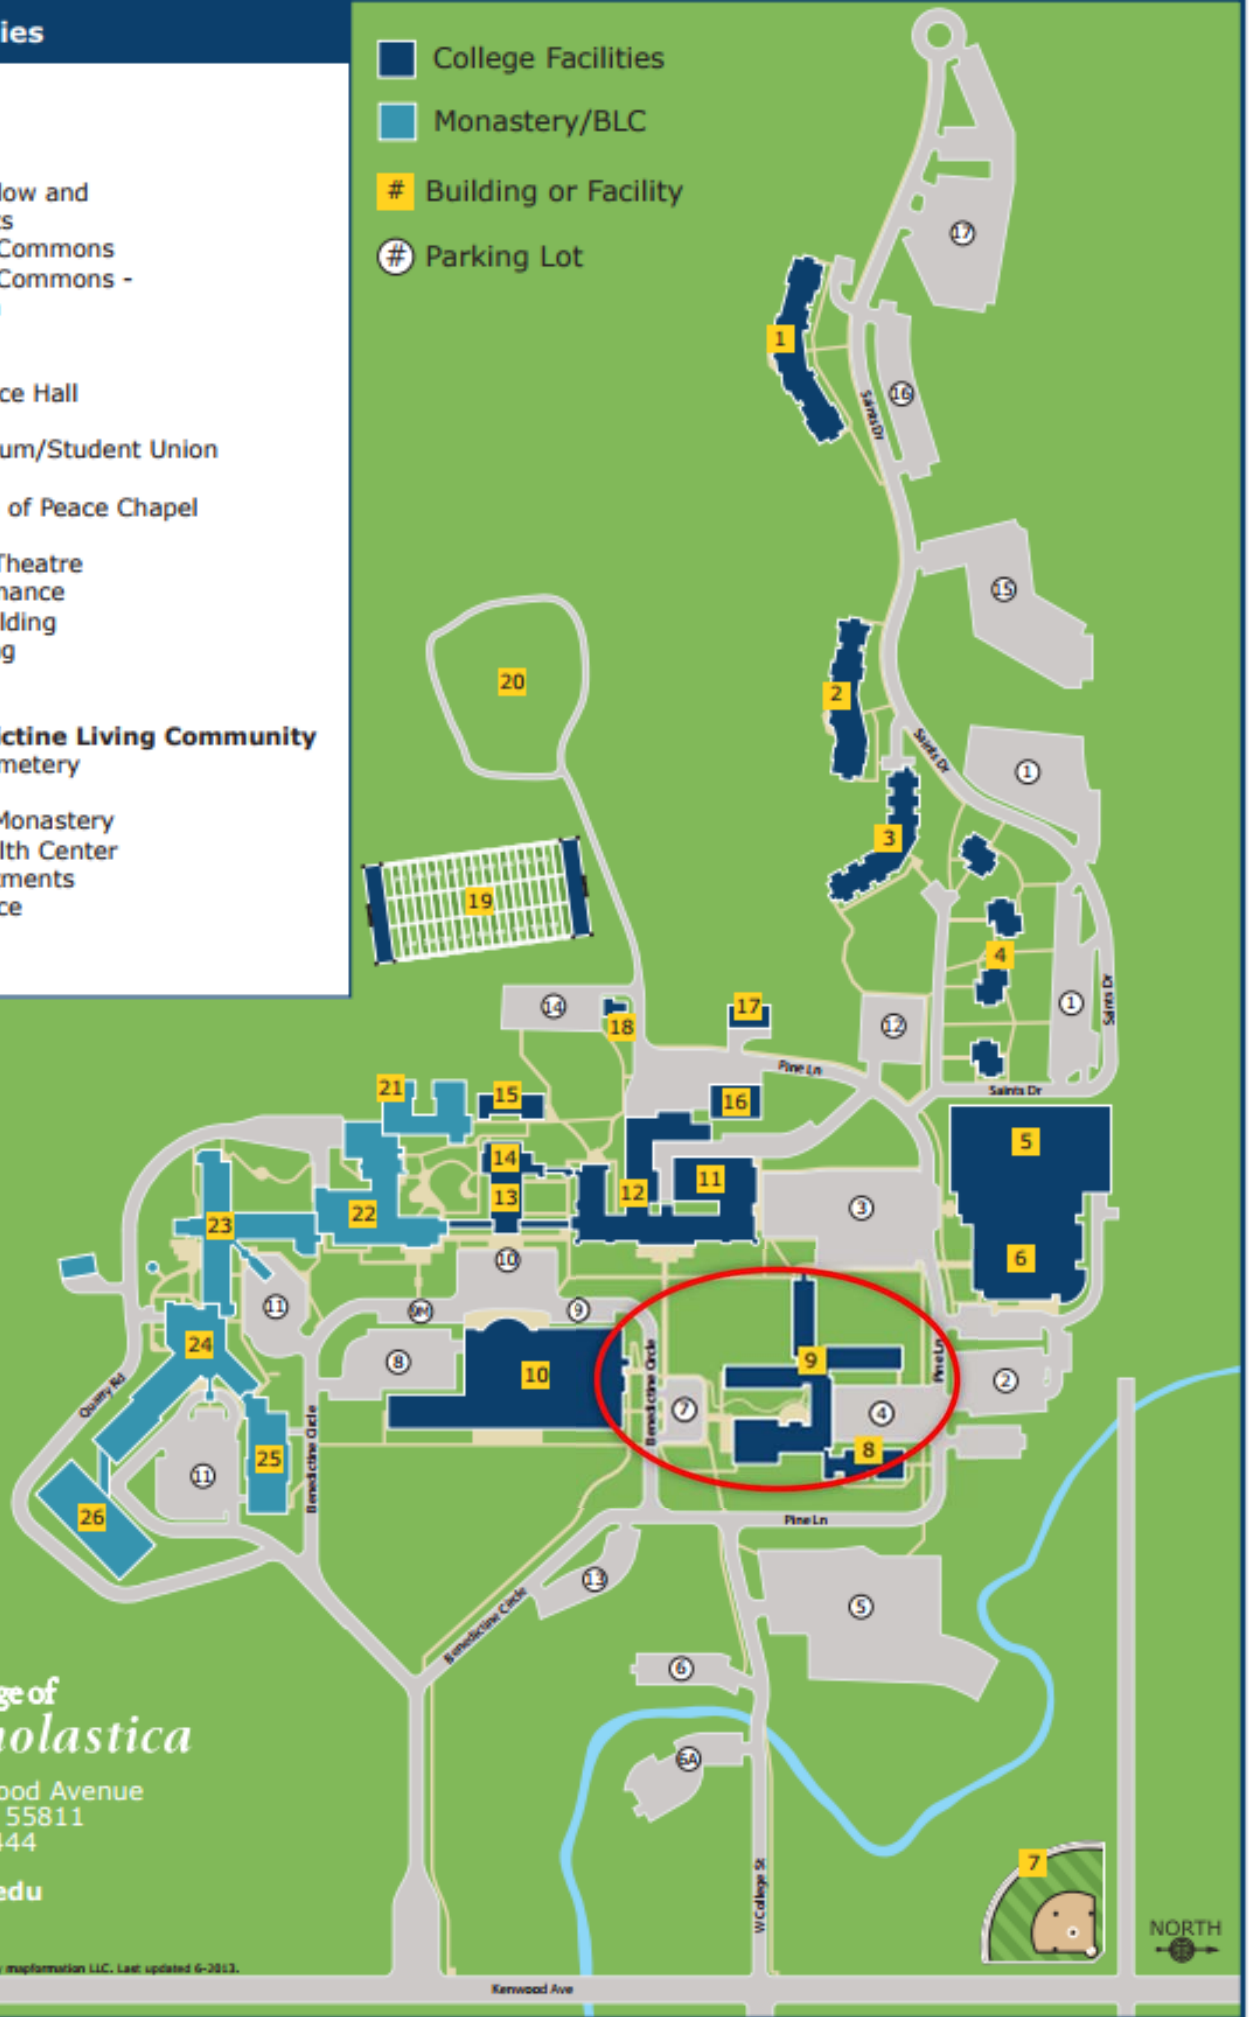

Campus Facilities

1. 1 Kerst Hall
2. 2 Scanlon Hall
3. 3 Cedar Hall
4. 4 Pine, Maple, Willow and Birch Apartments
5. 5 Burns Wellness Commons
6. 6 Burns Wellness Commons - Reif Gymnasium
7. 7 Softball Field
8. 8 Somers Suites
9. 9 Somers Residence Hall
10. 10 Science Center
11. 11 Mitchell Auditorium/Student Union
12. 12 Tower Hall
13. 13 Our Lady Queen of Peace Chapel
14. 14 College Library
15. 15 St. Scholastica Theatre
16. 16 Grounds Maintenance
17. 17 Wintergreen Building
18. 18 Pinecone Building
19. 19 Saints Field

Monastery/Benedictine Living Community

1. 20 Gethsemane Cemetery
2. 21 Stanbrook West
3. 22 St. Scholastica Monastery
4. 23 Benedictine Health Center
5. 24 Westwood Apartments
6. 25 Westwood Terrace
7. 26 Marywood

- College Facilities
- Monastery/BLC
- # Building or Facility
- # Parking Lot

The College of
St. Scholastica

1200 Kenwood Avenue
Duluth, MN 55811
800-447-5444

www.css.edu