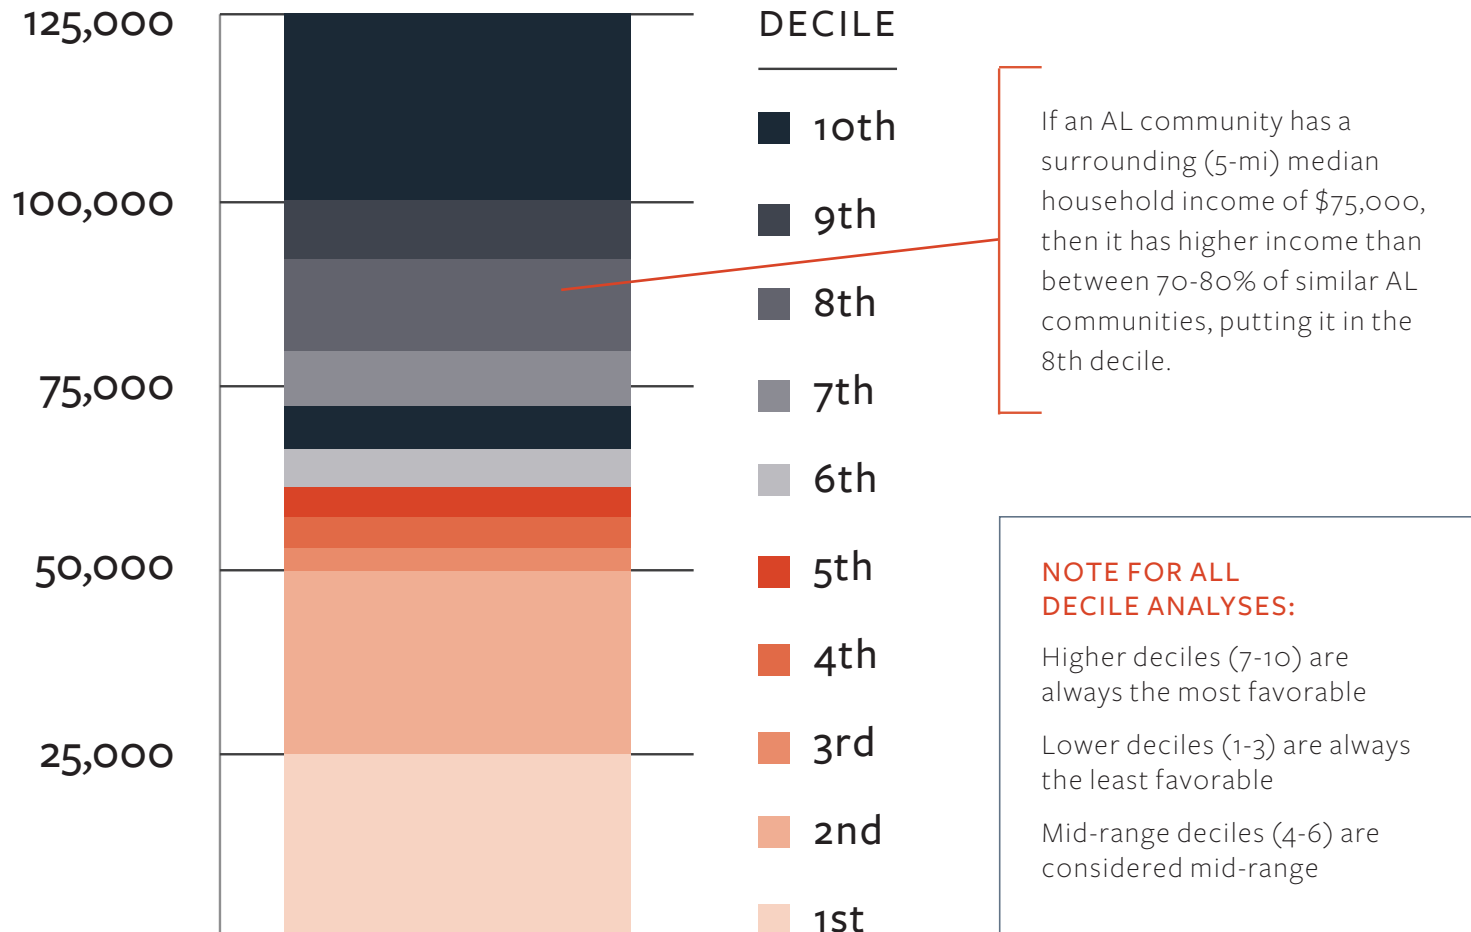

How Deciles Work

How does a community's surrounding median incomes stack up against those of its peers?

Peer data set: Majority AL communities nationwide (N= 3,929)