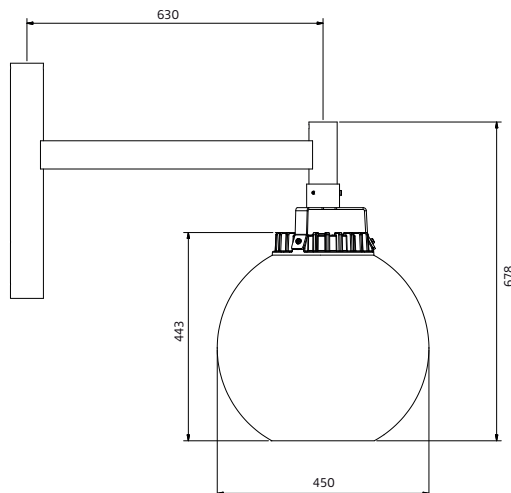

LED info

System power 32W. Luminaire Luminous Flux 1420LM. CCT 3000K. SDCM 3. CRI >80

Installation

On pole D60 mm.

Connection

Cable and quick-plug included when pole mounted

Design

Thomas Bernstrand 2019.