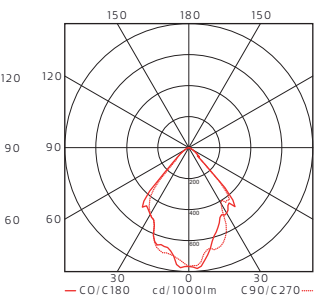

LED info: Luminaire Luminous Flux see above. CCT 3000K. SDCM 3. CRI >80

Installation: Wire-pendant.

Connection: Terminal block 3x4mm², when HFF 5x4mm².

Design: Thomas Bernstrand 2016.

3390-3

3391-3

3390-3 + 93390120