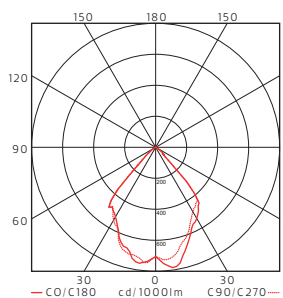

LED info: Luminaire Luminous Flux see above. CCT 3000K. SDCM 3. CRI >80

Installation: Wire-pendant.

Connection: Terminal block 3x4mm², when HFF 5x4mm².

Design: Thomas Bernstrand 2016.

3390-3

3391-3

3390-3 + 93390120