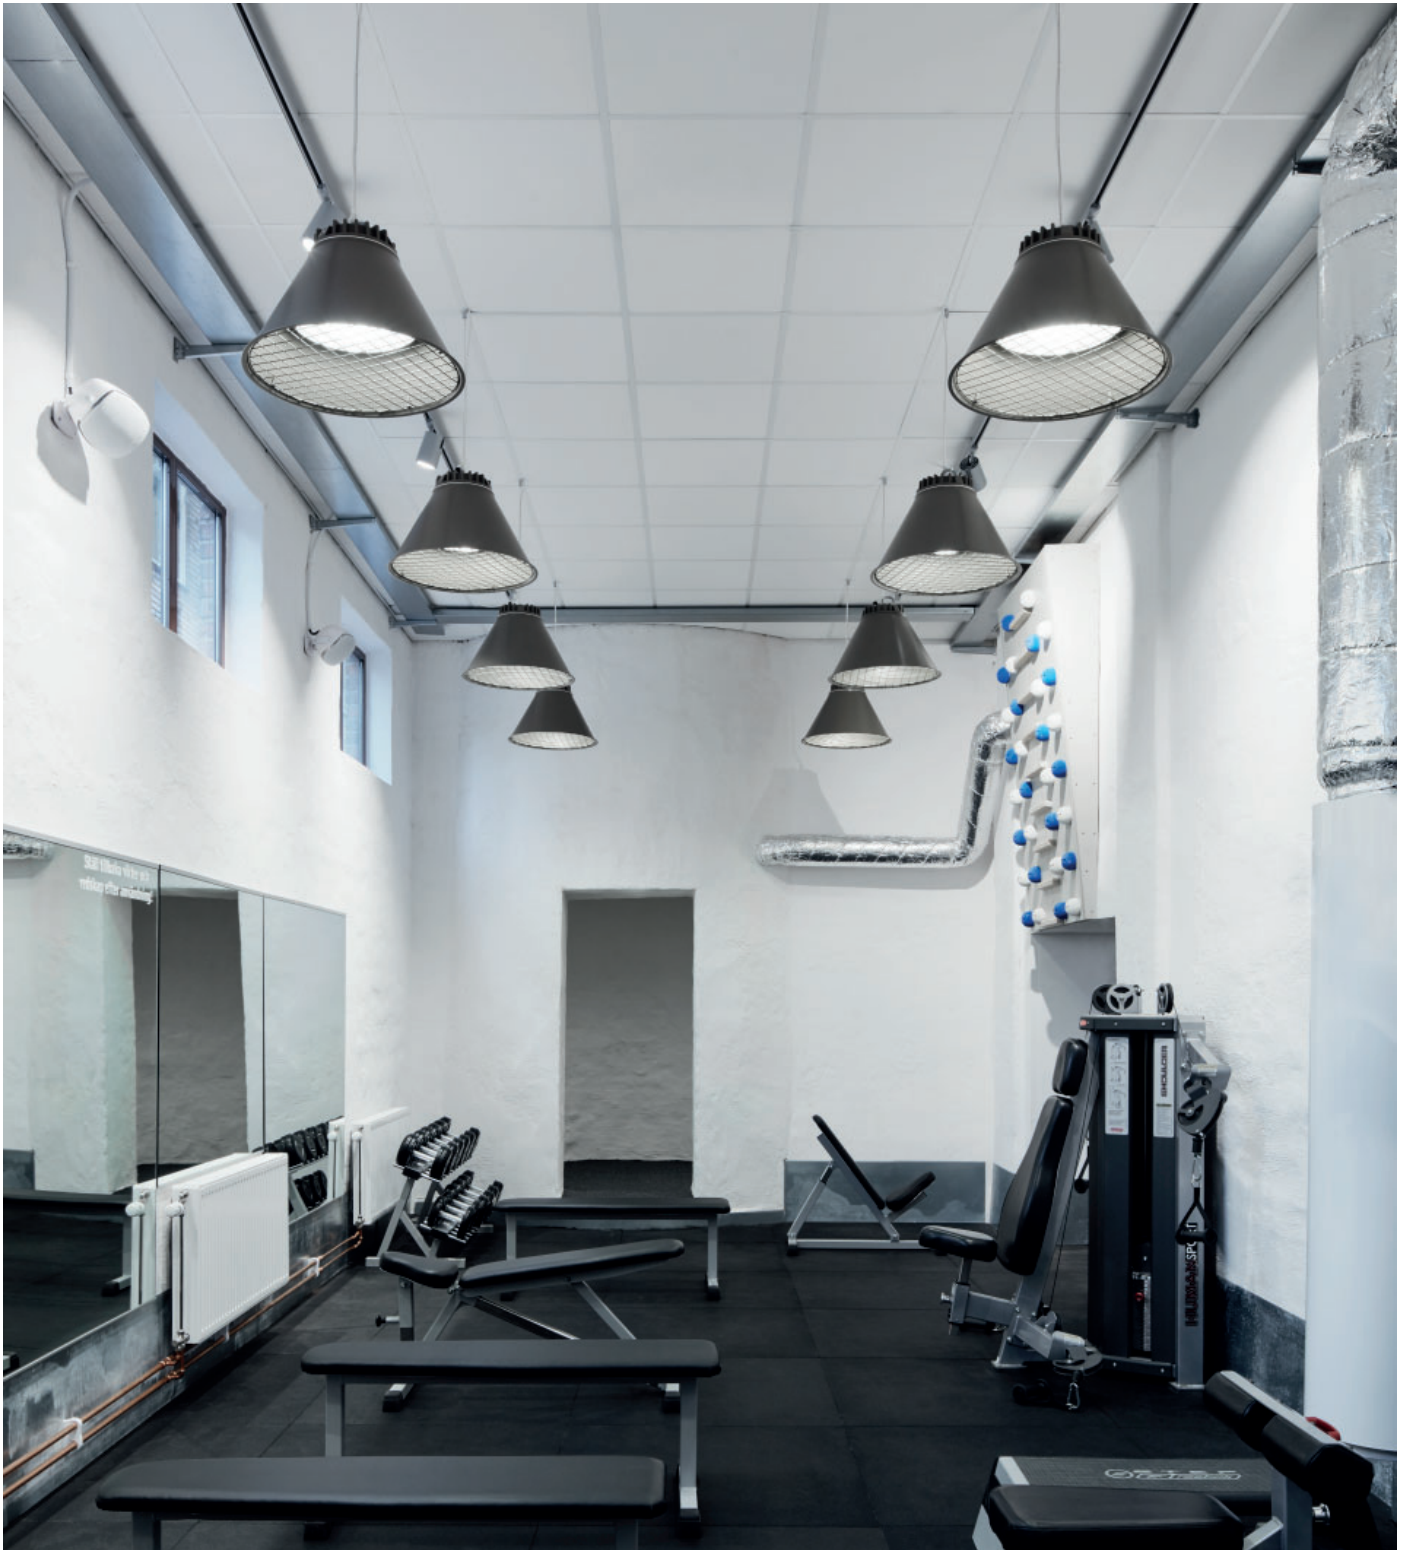

LED info: Luminaire Luminous Flux see above. CCT 3000K. SDCM 3. CRI >80

Installation: Wire-pendant.

Connection: Terminal block 3x4mm², when HFF 5x4mm².

Design: Thomas Bernstrand 2016.

3390-3

3391-3

3390-3 + 93390120