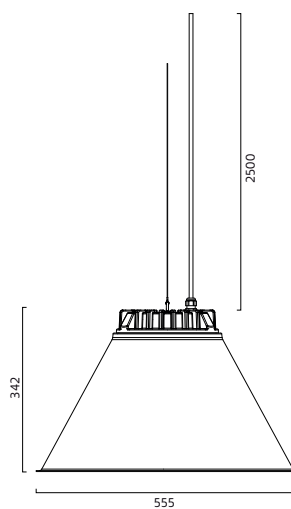

LED info: Luminaire Luminous Flux see above. CCT 3000K. SDCM 3. CRI >80

Installation: Wire-pendant.

Connection: Terminal block 3x4mm², when HFF 5x4mm².

Design: Thomas Bernstrand 2016.

3390-3

3391-3

3390-3 + 93390120