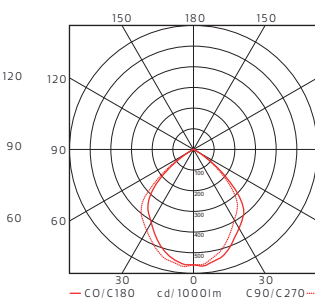

LED info: Luminaire Luminous Flux see above. CCT 3000K. SDCM 3. CRI >80

Installation: Wire-pendant.

Connection: Terminal block 3x4mm², when HFF 5x4mm².

Design: Thomas Bernstrand 2016.

3390-3

3391-3

3390-3 + 93390120