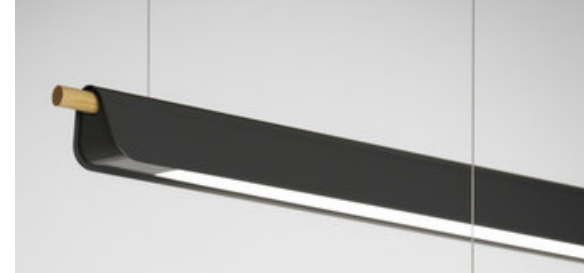

ZERO®

TRAPETS

PENDLAR/PENDANTS

PRODUKTFAKTA/PRODUCT SPECIFICATION - Svart/Black 3000K

Effekt/Power	LJUSFLÖDE/LUMINAIRE FLUX	KELVIN	CRI	FÄRG/COLOUR	L/MM	LJUS/LIGHT	ART.
T5/25/28W	2600LM	3000K	>80	Svart/Black	1400	Nedljus/Down light	8200-1-06
T5/25/28W	2600LM	3000K	>80	Svart/Black	1400	Nedljus/Down light	8200-1-06HFF
T5/25/28W	2600LM	3000K	>80	Svart/Black	1700	Nedljus/Down light	8200-3-06
T5/25/28W	2600LM	3000K	>80	Svart/Black	1700	Nedljus/Down light	8200-3-06HFF
LED 17W	1552LM	3000K	>80	Svart/Black	1400	Nedljus/Down light	8202-1-06
LED 17W	1552LM	3000K	>80	Svart/Black	1400	Nedljus/Down light	8202-1-06HFF
LED 33W	2516LM	3000K	>80	Svart/Black	1400	Nedljus/Down light	8203-1-06
LED 33W	2516LM	3000K	>80	Svart/Black	1400	Nedljus/Down light	8203-1-06HFF
LED 26W	2081LM	3000K	>80	Svart/Black	1700	Nedljus/Down light	8202-1-06
LED 26W	2081LM	3000K	>80	Svart/Black	1700	Nedljus/Down light	8202-1-06HFF
LED 40W	3220LM	3000K	>80	Svart/Black	1700	Nedljus/Down light	8203-3-06
LED 40W	3220LM	3000K	>80	Svart/Black	1700	Nedljus/Down light	8203-3-06HFF
T5/25/28W	2600LM	3000K	>80	Svart/Black	1400	Ned + uppljus/Down + uplight	8201-1-06
T5/25/28W	2600LM	3000K	>80	Svart/Black	1400	Ned + uppljus/Down + uplight	8201-1-06HFF
T5/25/28W	2600LM	3000K	>80	Svart/Black	1700	Ned + uppljus/Down + uplight	8201-3-06
T5/25/28W	2600LM	3000K	>80	Svart/Black	1700	Ned + uppljus/Down + uplight	8201-3-06HFF
LED 33W	2474LM	3000K	>80	Svart/Black	1400	Ned + uppljus/Down + uplight	8204-1-06
LED 33W	2474LM	3000K	>80	Svart/Black	1400	Ned + uppljus/Down + uplight	8204-1-06HFF
LED 40W	3166LM	3000K	>80	Svart/Black	1700	Ned + uppljus/Down + uplight	8204-3-06
LED 40W	3166LM	3000K	>80	Svart/Black	1700	Ned + uppljus/Down + uplight	8204-3-06HFF

HFF = Dimmbar DALI, SwitchDim, DSI.

TILLBEHÖR/ACCESSORIES	FÄRG/COLOUR	MODELL/MODEL	
Träknopp, mellan/Wood knob, connector	Vit/White	Mellanknopp/Connector knob	98201-1-01
Träknopp, mellan/Wood knob, connector	Svart/Black	Mellanknopp/Connector knob	98201-1-06
Träknopp, mellan/Wood knob, connector	Gul/Yellow	Mellanknopp/Connector knob	98201-1-14
Träknopp, mellan/Wood knob, connector	Ask/Ash	Mellanknopp/Connector knob	98201-1-37
Träknopp, mellan/Wood knob, connector	Grå/Grey	Mellanknopp/Connector knob	98201-1-86