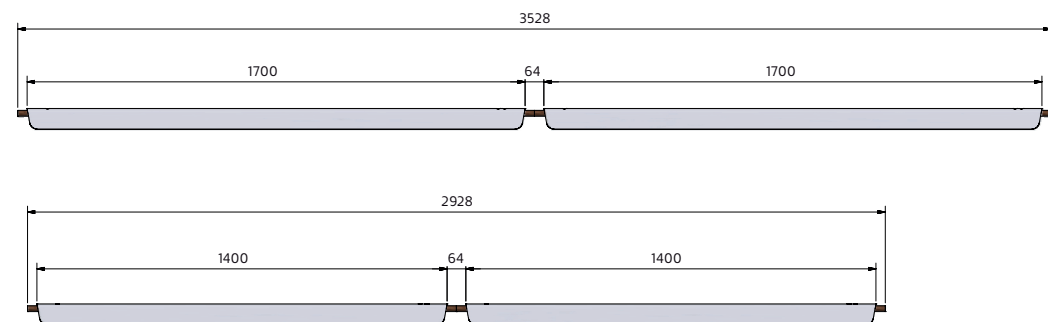

Design

Note Design Studio 2011.

Exempel på sammankoppling/Example on connected rows