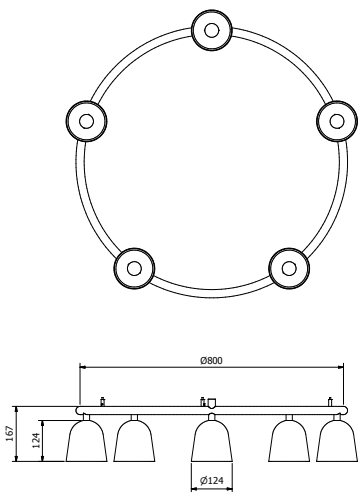

Montage

Pendlas i vajer från tak.

Anslutning

Kopplingsplint 3x4mm² i takkopp.

Design

Jens Fager 2019.

Finish

Painted metal. Grey RAL 9006, black NCS S 9000N. Black RAL 9005, white RAL 9010 or galvanized. Other colours on request.

LED info

Luminaire is delivered including dimmable LED light sources GU10. System power see product specification on page 3. Luminaire luminous flux see product specification on page 3. CCT 2700K or 3000K. SDCM 3. CRI 80 or 90.

Installation

Suspended on wire from ceiling.

Connection

Terminal block 3x4mm² in ceiling cup.

Design

Jens Fager 2019.

ZERO®

CONVEX CIRCLE