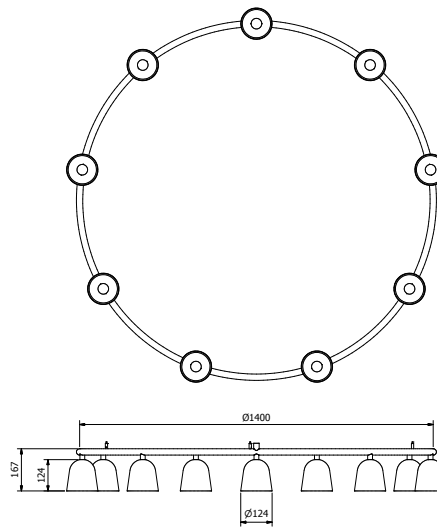

LED info

Luminaire is delivered including dimmable LED light sources GU10. System power see product specification on page 3. Luminaire luminous flux see product specification on page 3. CCT 2700K or 3000K. SDCM 3. CRI 80 or 90.

Installation

Suspended on wire from ceiling.

Connection

Terminal block 3x4mm² in ceiling cup.

Design

Jens Fager 2019.

ZERO®

CONVEX CIRCLE

PENDEL/PENDANT

PRODUKTFAKTA/PRODUCT SPECIFICATION

EFFEKT/POWER	LJUSFLÖDE/LUMINAIRE FLUX	KELVIN/KELVIN	CRI	Färg/Color	Diameter/mm	ART.
5x5W	5x422LM	2700K	90	Vit/White	800	8409301-27
5x5W	5x422LM	2700K	90	Svart/Black	800	8409306-27
5x5W	5x422LM	2700K	90	Galv/Galv	800	8409383-27
5x7W	5x685LM	3000K	80	Vit/White	800	8409301-30
5x7W	5x685LM	3000K	80	Svart/Black	800	8409306-30
5x7W	5x685LM	3000K	80	Galv/Galv	800	8409383-30
9x5W	7x422LM	2700K	90	Vit/White	1400	8409501-27
9x5W	7x422LM	2700K	90	Svart/Black	1400	8409506-27
9x5W	7x422LM	2700K	90	Galv/Galv	1400	8409583-27
9x7W	7x685LM	3000K	80	Vit/White	1400	8409501-30
9x7W	7x685LM	3000K	80	Svart/Black	1400	8409506-30
9x7W	7x685LM	3000K	80	Galv/Galv	1400	8409583-30