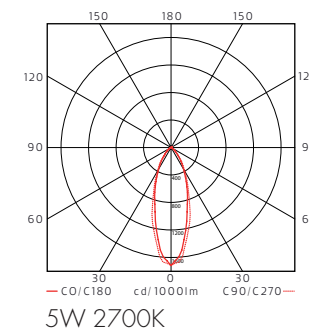

Design

Jens Fager 2019.