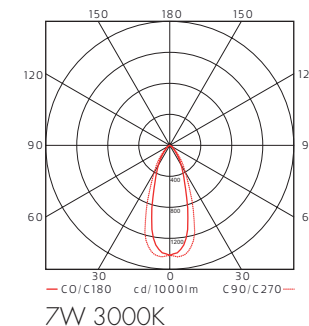

Design

Jens Fager 2019.