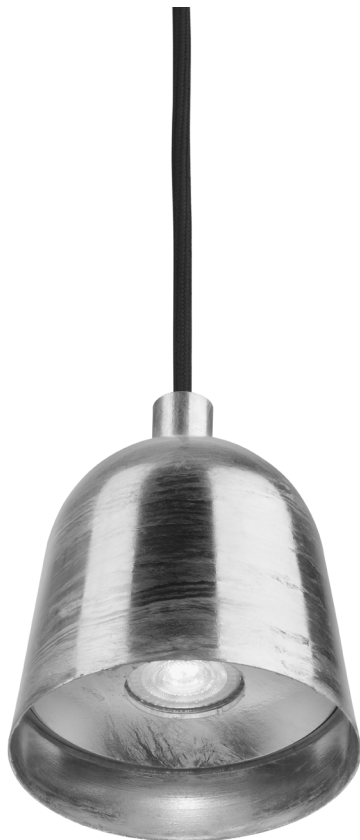

ZERO[®]

CONVEX MINI

PENDEL/PENDANT

ZERO®

CONVEX MINI

PENDEL/PENDANT

Utförande

Lackerad metall. Svart RAL 9005, vit RAL 9010 och galviserad som standard, andra färger på förfrågan.

LED info

Luminaire is delivered including dimmable LED light sources GU10. System power see product specification on page 3. Luminaire luminous flux see product specification on page 3. CCT 2700K or 3000K. SDCM 3. CRI 80 or 90.

Installation

In ceiling-hook, including ceiling cup.

Connection

Terminal block 3x4mm² in ceiling cup.

Design

Jens Fager 2019.

CONVEX MINI

PENDEL/PENDANT

ZERO[®]

CONVEX MINI

PENDEL/PENDANT

JENS FAGER

Jens philosophy - Everything is and will be different. The core that permeates every single project, is treating them all in a honestly way and highlight their main function. The second part is that we always add a sense of humour, poetry or surrealism. The conclusion of it all ends up in a natural product, both for the producer and the consumer.