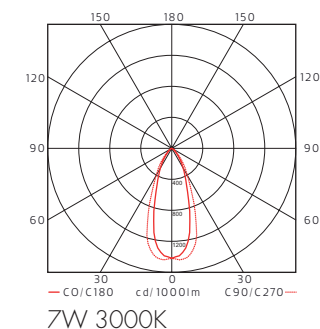

ZERO®

CONVEX MINI

PENDEL/PENDANT

Utförande

Lackerad metall. Svart RAL 9005, vit RAL 9010 och galviserad som standard, andra färger på förfrågan.

LED info

Armatyr levereras inklusive dimbar LED ljuskällor GU10. Systemeffekt se produktfakta tabellen. Armaturlumen se produktfakta tabellen. Korrelerad färgtemperatur 2700K alt. 3000K. Färgtolerans SDCM 3. Färgåtergivning RA 80 alt 90.

Montage

I takkrok, inklusive takkopp.

Anslutning

Kopplingsplint 3x4mm² i takkopp.

Design

Jens Fager 2019.

Finish

Painted metal. Grey RAL 9006, black NCS S 9000N. Black RAL 9005, white RAL 9010 or galvanized. Other colours on request.

LED info

Luminaire is delivered including dimmable LED light sources GU10. System power see product specification on page 3. Luminaire luminous flux see product specification on page 3. CCT 2700K or 3000K. SDCM 3. CRI 80 or 90.

Installation

In ceiling-hook, including ceiling cup.

Connection

Terminal block 3x4mm² in ceiling cup.

Design

Jens Fager 2019.