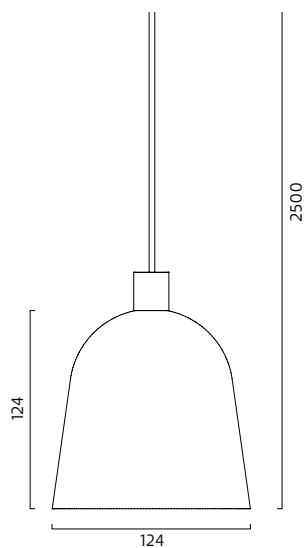

LED info

Luminaire is delivered including dimmable LED light sources GU10. System power see product specification on page 3. Luminaire luminous flux see product specification on page 3. CCT 2700K or 3000K. SDCM 3. CRI 80 or 90.

Installation

In ceiling-hook, including ceiling cup.

Connection

Terminal block 3x4mm² in ceiling cup.

Design

Jens Fager 2019.

CONVEX MINI

PENDEL/PENDANT