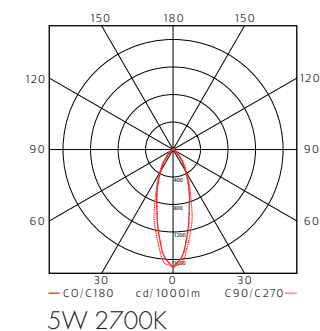

ZERO®

CONVEX MINI

PENDEL/PENDANT

Utförande

Lackerad metall. Svart RAL 9005, vit RAL 9010 och galviserad som standard, andra färger på förfrågan.

LED info

Armatyr levereras inklusive dimbar LED ljuskällor GU10. Systemeffekt se produktfakta tabellen. Armaturlumen se produktfakta tabellen. Korrelerad färgtemperatur 2700K alt. 3000K. Färgtolerans SDCM 3. Färgåtergivning RA 80 alt 90.

Montage

I takkrok, inklusive takkopp.

Anslutning

Kopplingsplint 3x4mm² i takkopp.

Design

Jens Fager 2019.

Finish

Painted metal. Grey RAL 9006, black NCS S 9000N. Black RAL 9005, white RAL 9010 or galvanized. Other colours on request.

LED info

Luminaire is delivered including dimmable LED light sources GU10. System power see product specification on page 3. Luminaire luminous flux see product specification on page 3. CCT 2700K or 3000K. SDCM 3. CRI 80 or 90.

Installation

In ceiling-hook, including ceiling cup.

Connection

Terminal block 3x4mm² in ceiling cup.

Design

Jens Fager 2019.