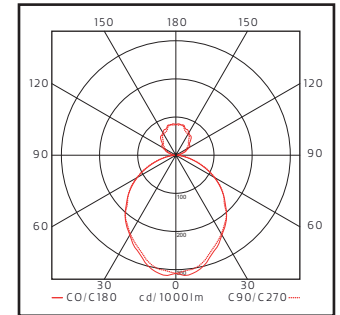

ZERO®

ELEMENTS XS

PENDEL/PENDANT

Utförande

Lackerad metall. Vit RAL 9010, svart RAL 9005, grå RAL 7030. Andra färger på begäran. Bländskydd uppåt och nedåt i matt akryl.

LED info

Systemeffekt 9W. Armaturlumen 420LM. Korrelerad färgtemperatur 2700K. Färgtolerans SDCM 3. Färgåtergivning >RA 80. Inklusive dimbar 230V/E27 LED retrofit ljuskälla.

Montage

I takkrok, 2,5 m kabel. Inklusive takkopp.

Anslutning

Takkontakt alt. kopplingsplint 2x2,5mm².

Design

Note Design Studio 2018.

Finish

Painted metal. White RAL 9010, black RAL 9005 or grey RAL 7030. Diffuser in opal acrylic. Other colours on request.

LED info

System power 9W. Luminaire Luminous Flux 420LM. CCT 2700K. SDCM 3. CRI >80. Including dimable LED lightsource 230V/E27.

Installation

In ceiling-hook. 2,5 m cable. Including ceiling cup.

Connection

Terminal block 2x2,5mm².

Design

Note Design Studio 2018.