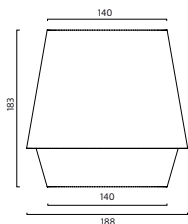

ZERO®

ELEMENTS XS

PENDEL/PENDANT

Utförande

Lackerad metall. Vit RAL 9010, svart RAL 9005, grå RAL 7030. Andra färger på begäran. Bländskydd uppåt och nedåt i matt akryl.

LED info

Systemeffekt 9W. Armaturlumen 420LM. Korrelerad färgtemperatur 2700K. Färgtolerans SDCM 3. Färgåtergivning >RA 80. Inklusive dimbar 230V/E27 LED retrofit ljuskälla.

Montage

I takkrok, 2,5 m kabel. Inklusive takkopp.

Anslutning

Takkontakt alt. kopplingsplint 2x2,5mm².

Design

Note Design Studio 2018.

Finish

Painted metal. White RAL 9010, black RAL 9005 or grey RAL 7030. Diffuser in opal acrylic. Other colours on request.

LED info

System power 9W. Luminaire Luminous Flux 420LM. CCT 2700K. SDCM 3. CRI >80. Including dimable LED lightsource 230V/E27.

Installation

In ceiling-hook. 2,5 m cable. Including ceiling cup.

Connection

Terminal block 2x2,5mm².

Design

Note Design Studio 2018.