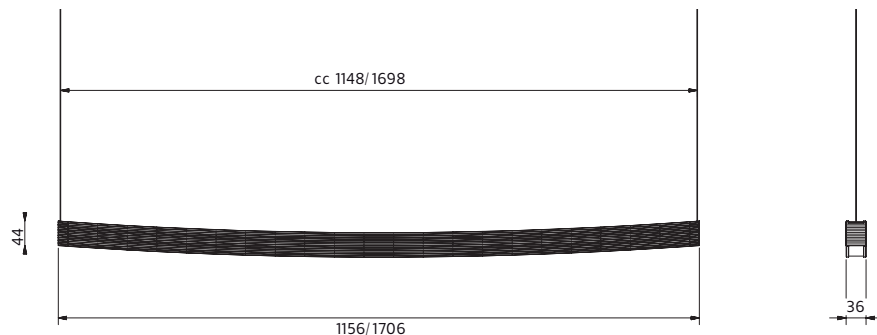

ZERO® LANDSCAPE

PENDLAR/PENDANTS

Utförande

Lackerad aluminium. Vit RAL 9010, svart RAL 9005, alugrå, blå metallic alt. lila metallic. Bländskydd av microprisma. 60% uppljus 40% nedljus. Tillbehör för rak och 90gr rampmontage finns, ndra vinklar på förfrågan. Andra färger på förfrågan. UGR<19. DALI, SwitchDim som standard.

LED info

Systemeffekt 50W, 93W. Armaturlumen 4140LM, 4456LM, 5210LM, 6685LM. Korrelerad färgtemperatur 3000K, 4000K. Färgtolerans SDCM 3. Färgåtergivning RA 80. L90 >100.000h.

Montage

Pendlas från tak i 2,5 m transparent kabel och vajer.

Anslutning

Kopplingsplint 5x4mm².

Design

Note Design Studio 2020.

Idén att omvandla miljöer förknippade med raka linjer och repetitive strukturer, var utgångspunkten vid utformningen av Landscape. Inspirerad av frånvaron av raka linjer i naturen extraherade vi siluetten av avlägsna bergskedjor. I mötet mellan flera armaturer kan man särskilja toppar och dalar, som ett rullande landskap. Använd Landscape som en pendel på egen hand, eller skapa en kontinuerlig siluett.

The idea of transforming environments associated with straight lines and repetitive structures, was the starting point when designing the Landscape pendant. Inspired by the absence of linearity in the unrestricted nature, we extracted the silhouette of distant mountain ranges. In the meeting between several luminaries, one can distinguish peaks and valleys, as a rolling landscape. Use as a signum pendant on its own, or create a continuous silhouette.

Finish