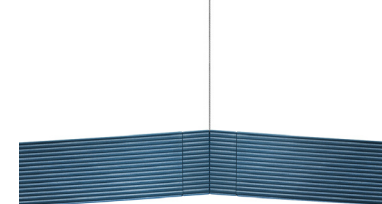

PRODUKTFAKTA/PRODUCT SPECIFICATION

EFFEKT/POWER	KELVIN	CRI	FÄRG/COLOUR	L/MM	ART.
LED					
50W/4140LM	3000K	>80	Vit/White	1156	16300101D30
50W/4140LM	3000K	>80	Svart/Black	1156	16300106D30
50W/4140LM	3000K	>80	Blå/Blue	1156	16300108D30
50W/4140LM	3000K	>80	Alu/Alu	1156	16300111D30
50W/4140LM	3000K	>80	Lila/Purple	1156	16300144D30
50W/4456LM	4000K	>80	Vit/White	1156	16300101D40
50W/4456LM	4000K	>80	Svart/Black	1156	16300106D40
50W/4456LM	4000K	>80	Blå/Blue	1156	16300108D40
50W/4456LM	4000K	>80	Alu/Alu	1156	16300111D40
50W/4456LM	4000K	>80	Lila/Purple	1156	16300144D40
93W/6210LM	3000K	>80	Vit/White	1706	16300301D30
93W/6210LM	3000K	>80	Svart/Black	1706	16300306D30
93W/6210LM	3000K	>80	Blå/Blue	1706	16300308D30
93W/6210LM	3000K	>80	Alu/Alu	1706	16300311D30
93W/6210LM	3000K	>80	Lila/Purple	1706	16300344D30
93W/6685LM	4000K	>80	Vit/White	1706	16300301D40
93W/6685LM	4000K	>80	Svart/Black	1706	16300306D40
93W/6685LM	4000K	>80	Blå/Blue	1706	16300308D40
93W/6685LM	4000K	>80	Alu/Alu	1706	16300311D40
93W/6685LM	4000K	>80	Lila/Purple	1706	16300344D40

D = Dimbar DALI alt. SwitchDim/Dimmable DALI or SwitchDim.

TILLBEHÖR/ACCESSORIES

Rak koppling/Straight connector	916300101
L-koppling/L-connector	916300201