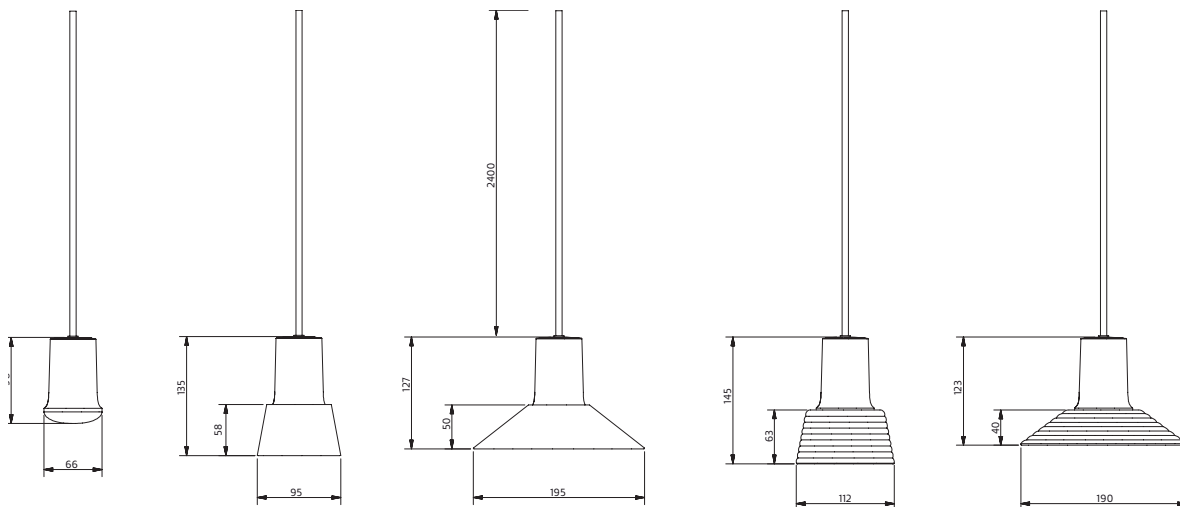

DCL plug or terminal block 2x2,25mm² or 5x2,25mm².

Design

Jens Fager 2020

16200 Comfort

16202 Hight Output

16204 Comfort

16206 Hight Output

COMPOSE