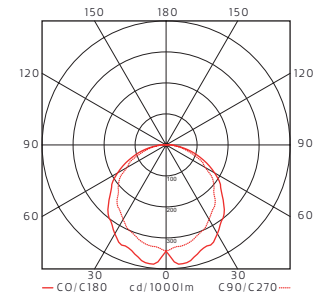

16200 Comfort

16202 Hight Output