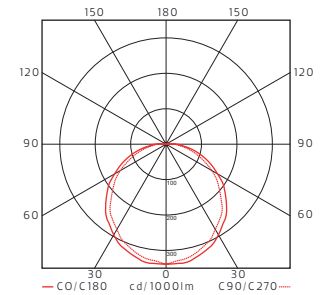

DCL plug or terminal block 2x2,25mm² or 5x2,25mm².

Design

Jens Fager 2020

16200 Comfort

16202 Hight Output

16204 Comfort

16206 Hight Output

COMPOSE