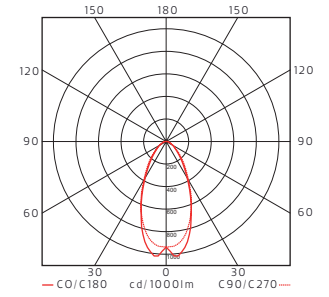

DCL plug or terminal block 2x2,25mm² or 5x2,25mm².

Design

Jens Fager 2020

16200 Comfort

16202 Hight Output

16204 Comfort

16206 Hight Output

COMPOSE