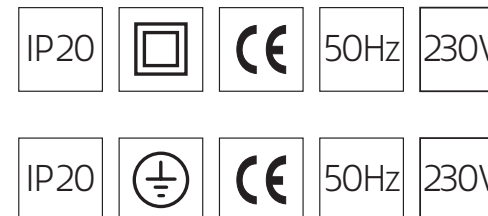

DCL plug or terminal block 2x2,25mm² or 5x2,25mm².

Design

Jens Fager 2020

16200 Comfort

16202 Hight Output

16204 Comfort

16206 Hight Output

COMPOSE