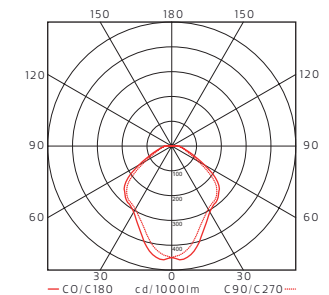

DCL plug or terminal block 2x2,25mm² or 5x2,25mm².

Design

Jens Fager 2020

16200 Comfort

16202 Hight Output

16204 Comfort

16206 Hight Output

COMPOSE