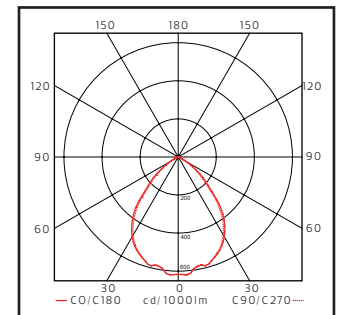

Microprisma