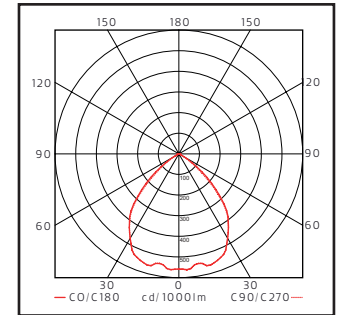

Matt acrylic