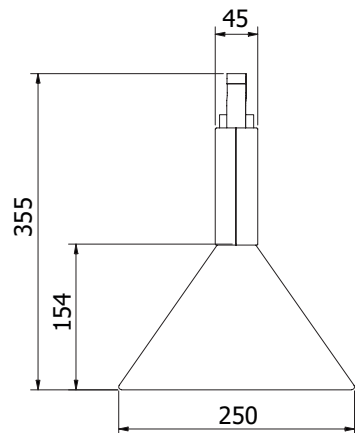

ZERO® LUMO

VAJERPENDEL/CATENARY

Utförande

Lackerad pressgjuten aluminium. Svart RAL 9005, orange RAL 3022, grå RAL 7030, grön RAL 6011, brungrå RAL 7006. Bländskydd av matt akryl. Kan beställas med bländskydda av microprisma. Andra färger på begäran. Levereras exklusive kabel och vajer.

LED info

Systemeffekt 10W. Armaturlumen 830LM. Korrelerad färgtemperatur 3000K. Färgtolerans SDCM 3. Färgåtergivning >RA 90. L70/55000H. Alt. inklusive dimbar GU10 LED ljuskälla 4,9W alt 6,2W.

Montage

Monteras på vajer, 3mm.

Anslutning

Kopplingsplint 3x4mm², vid DALI 5x4mm². Överkopplingsbar.

Design

Thomas Bernstrand 2022.

Finish

Painted die-cast aluminum in black RAL 9005, orange RAL 3022, grey RAL 7030, green RAL 6011, brown/grey RAL 7006. Diffuser in matt acrylic. Can be ordered with diffuser in microprisma. Other colours on request. Delivered excluding cable and wire.

LED info

System power: 10W. Luminaire Luminous Flux: 830LM. CCT 3000K. SDCM 3. CRI 90. L70/55000H. Alternative including dimmable GU10 LED lightsource 4,9W or 6,2W.

Installation

On wire, 3mm.

Connection

Terminalblock 3x4 mm². When DALI 5x4mm². Double conduit entry.

Design

Thomas Bernstrand 2022.