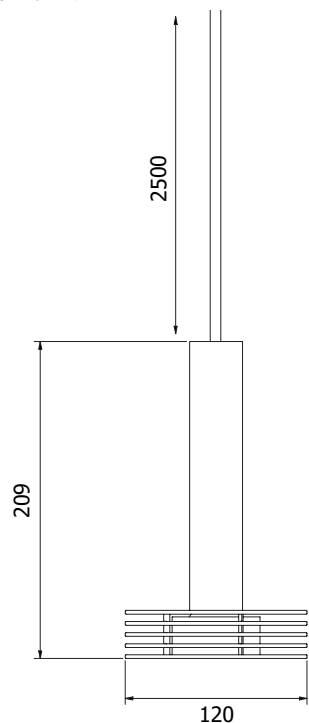

LED info

Inklusive dimbar LED ljuskälla 4,9W, 6,2/GU10 CRI 90 2700K, 3000K.

Montage

I takkrok. Inklusivt takkopp.

Anslutning

DCL kontakt alt. kopplingsplint 3x2,5mm².

Design

Note Design Studio 2022.

LED info:

Including dimmable Led lightsource 4,9W,6,2W/GU10 CRI 90.

Installation

In ceiling-hook. Including ceiling cup.

Connection

DCL-plug or terminal block 3x2,5mm².

Design

Note Design Studio 2022.