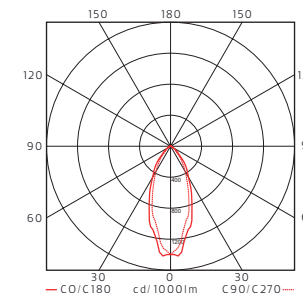

LED info:

Including dimmable Led lightsource 4,9W,6,2W/GU10 CRI 90.

Installation

In ceiling-hook. Including ceiling cup.

Connection

DCL-plug or terminal block 3x2,5mm².

Design

Note Design Studio 2022.