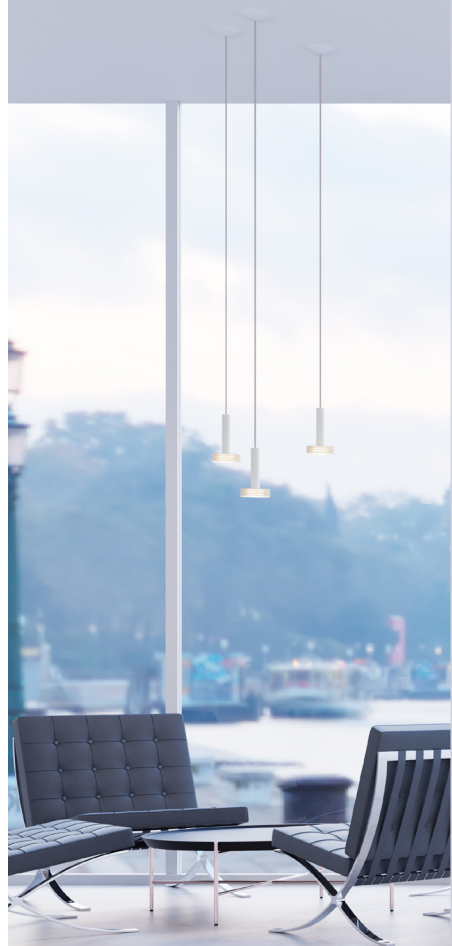

ZERO®

SPRINKLE

PENDEL/PENDANT