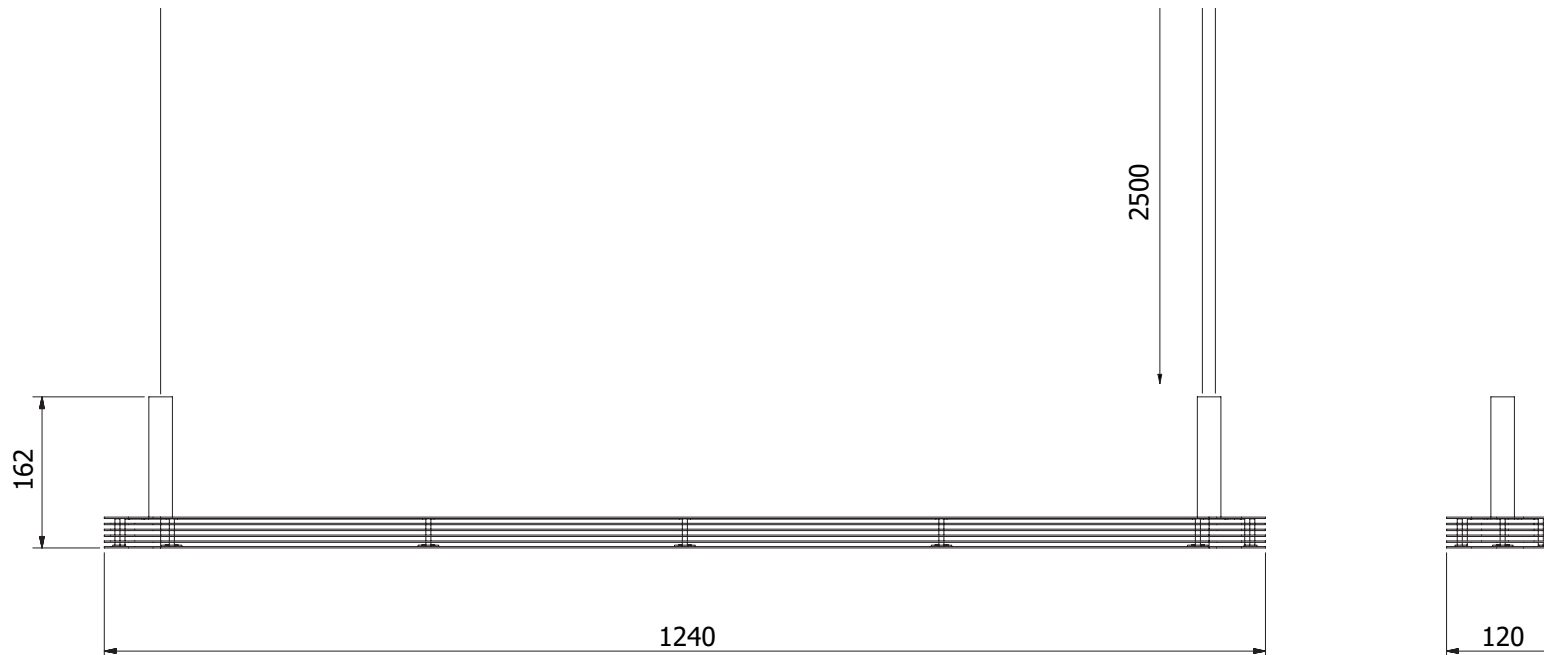

Design

Note Design Studio 2023.