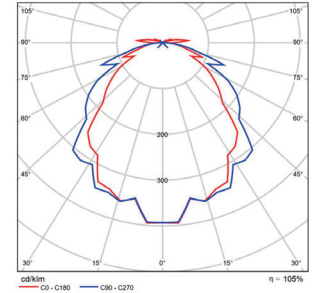

Design

Note Design Studio 2023.