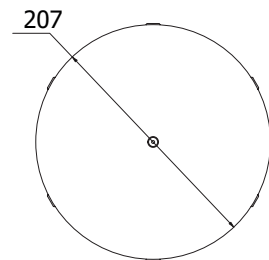

Montage

Pendlas från tak, 2,5m kabel. Inklusive takkopp.

Anslutning

Kopplingsplint 3x4mm², vid DALI 5x4mm².

Design Thomas Bernstrand 2022.

Takkopp 6 armaturer/Ceiling cup 6 fittings

Finish

Painted die-cast aluminum in black RAL 9005, orange RAL 3022, grey RAL 7047, green RAL 6011, brown/grey RAL 7006, raw aluminum. Diffuser in matt acrylic. Can be ordered with diffuser in microprisma. Other colours on request. Textile cable in matching colour. Raw aluminum model is untreated = defects and spots are visible and change over time.