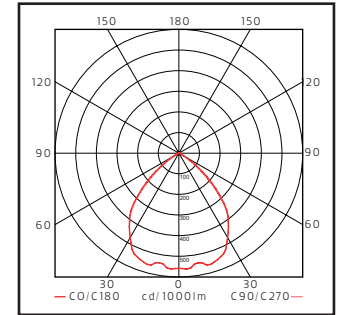

Matt acrylic