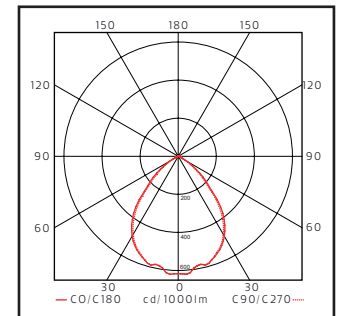

Microprisma

Lumo är en klassisk konformad pendelarmatur, helgjuten i aluminium. Den hela sex millimeter tjocka skärmen avslutas elegant med en snäll fullradie.

Bländskyddet är osynligt monterat i skärmen på ett sätt som undviker bländning. Lumo kan byggas ihop till olika railarmaturer i raka, runda, tre- och fyrkantiga formationer med finurlig upphängning genom armaturens kablar.

Lumo is a classical, cone-shaped pendant, cast from a single piece of aluminium. The six-millimetre thick shade ends elegantly with a nice full radius.

The diffuser is imperceptibly mounted into the shade in a way that avoids glare. Lumo can be built together with various railing fixtures to form straight, round, triangular or quadrilateral formations, suspended cleverly with the fixture's cables.