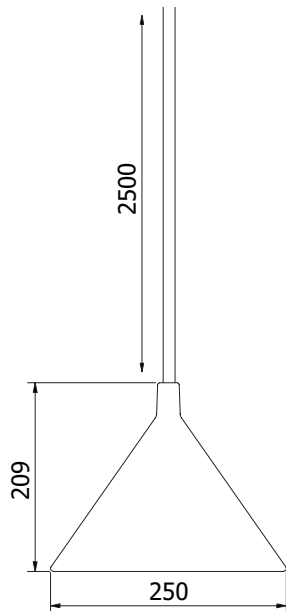

Anslutning

Kopplingsplint 3x4mm², vid DALI 5x4mm².

Design Thomas Bernstrand 2022.

Takkopp 6 armaturer/Ceiling cup 6 fittings