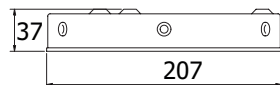

Montage

Pendlas från tak, 2,5m kabel. Inklusive takkopp.

Anslutning

Kopplingsplint 3x4mm², vid DALI 5x4mm².

Design Thomas Bernstrand 2022.

Takkopp 6 armaturer/Ceiling cup 6 fittings

Finish

Painted die-cast aluminum in black RAL 9005, orange RAL 3022, grey RAL 7047, green RAL 6011, brown/grey RAL 7006, raw aluminum. Diffuser in matt acrylic. Can be ordered with diffuser in microprisma. Other colours on request. Textile cable in matching colour. Raw aluminum model is untreated = defects and spots are visible and change over time.