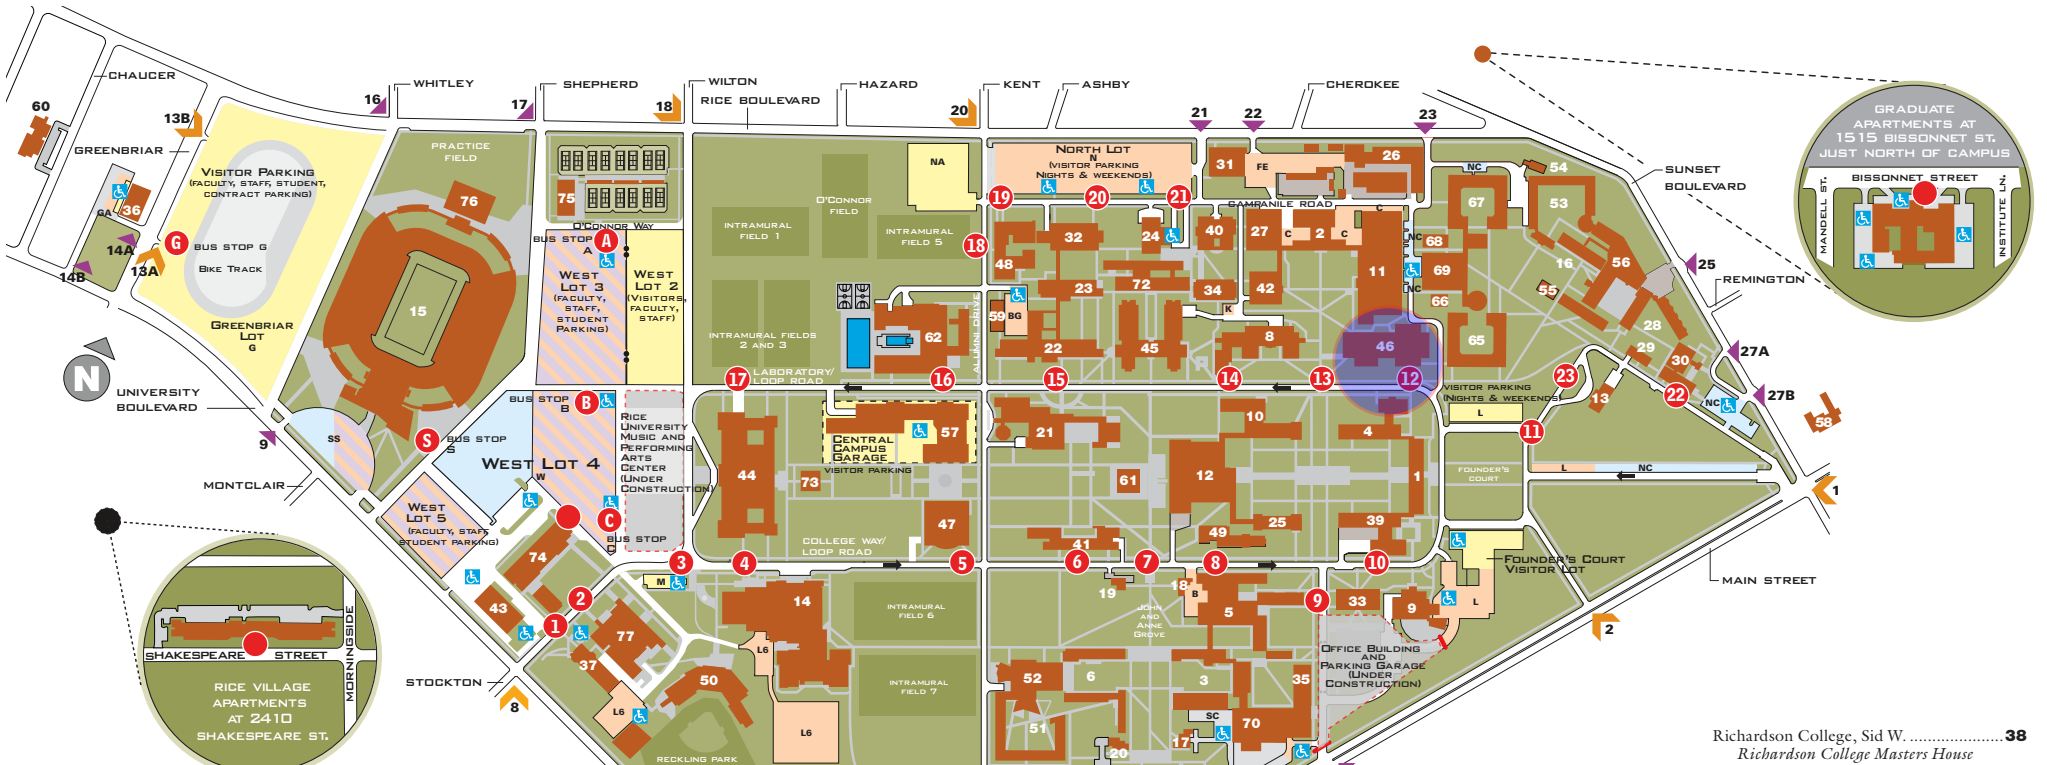

RICE UNIVERSITY CAMPUS MAP

1. **MAP KEY**
2. Entrance Gates
   - Visitor's Entrances
   - Bus Stops
   - One-way Road

1. **PARKING KEY**
2. Faculty/Staff Parking
   - Resident Student Parking
   - Commuter Parking
   - Visitor Parking
   - Accessible Parking

1. **PARKING LOTS:**
2. **B** Baker College-Housing & Dining Lot
   - **BA** BioScience Research Collaborative (BRC) Annex
   - **BG** Biology-Geology Lot
   - **BRC** BioScience Research Collaborative Garage
   - **C** Campanile Lot
   - **CG** Central Campus Garage
   - **FC** Founder's Court Visitor Lot
   - **FE** Facilities, Engineering and Planning Lot
   - **G** Greenbriar Lot
   - **GA** Greenbriar Annex
   - **K** Keck Lot
   - **L** Lovett Lot
   - **L6** Lot Six
   - **M** Moody Lot

- **N** North Lot
- **NA** North Annex Lot
- **NC** North Colleges Residents Lot
- **SC** South Colleges Residents Lot
- **SS** South Stadium Lot
- **W** West Lot

PARKING RATES:
Greenbriar Lot: $2 per entry, per day
BRC Annex Lot: $6 per entry, per day
All Other Visitors' Lots: $1 each
10 minutes, $12 daily maximum

PAYMENT METHODS:
BioScience Research Collaborative Garage and Central Campus Garage: cash or credit card
BRC Annex, Founder's Court, Greenbriar Lot, North and West Lots Visitor Section: credit card

1. **BUILDINGS**
2. Abercrombie Engineering Laboratory 11
   - Allen Business Center 33
   - President's Office
   - Anderson Biological Laboratories, M.D. 22
   - Anderson-Clarke Center 74
   - Dean of Susanne M. Glasscock School of Continuing Studies, Hudspeth Auditorium
   - Anderson Hall, M.D. 10
   - Dean of Architecture
   - Baker College 5

- Baker College Masters House 18
- Baker Hall, James A. III 47
- Dean of Social Sciences, James A. Baker III Institute for Public Policy
- BioScience Research Collaborative 63
- Brochstein Pavilion, Raymond and Susan 61
- Brockman Hall for Physics 72
- Brown College, Margaret Root 28
- Brown College Masters House 29
- Brown Hall, Alice Pratt 44
- Dean of Shepherd School of Music
- Brown Hall, George R. 45
- Dean of Wiess School of Natural Sciences
- Brown Hall for Mathematical Sciences, Herman 34
- Brown Tennis Center, George R. 75
- Butcher Hall, Dell 48

- Cohen House, Robert and Agnes 9
- Duncan College 67
- Duncan College Masters House 68
- Duncan Hall, Anne and Charles 46
- Dean of George R. Brown School of Engineering
- Facilities Engineering and Planning Building 26
- Fondren Library 12
- Gibbs Recreation and Wellness Center, Barbara and David 62
- Greenbriar Building 36
- Greenhouse 59
- Hamman Hall 24
- Hansen College 6
- Hansen College Masters House 20
- Herring Hall, Robert R. 41
- Herzstein Hall 4
- Holloway Field 7
- Dean of Wendel D. Ley Track
- Housing and Dining 19
- Huff House, Peter and Nancy 13
- Alumni Affairs
- Humanities Building 49
- Dean of Humanities
- Jones College, Mary Gibbs 16