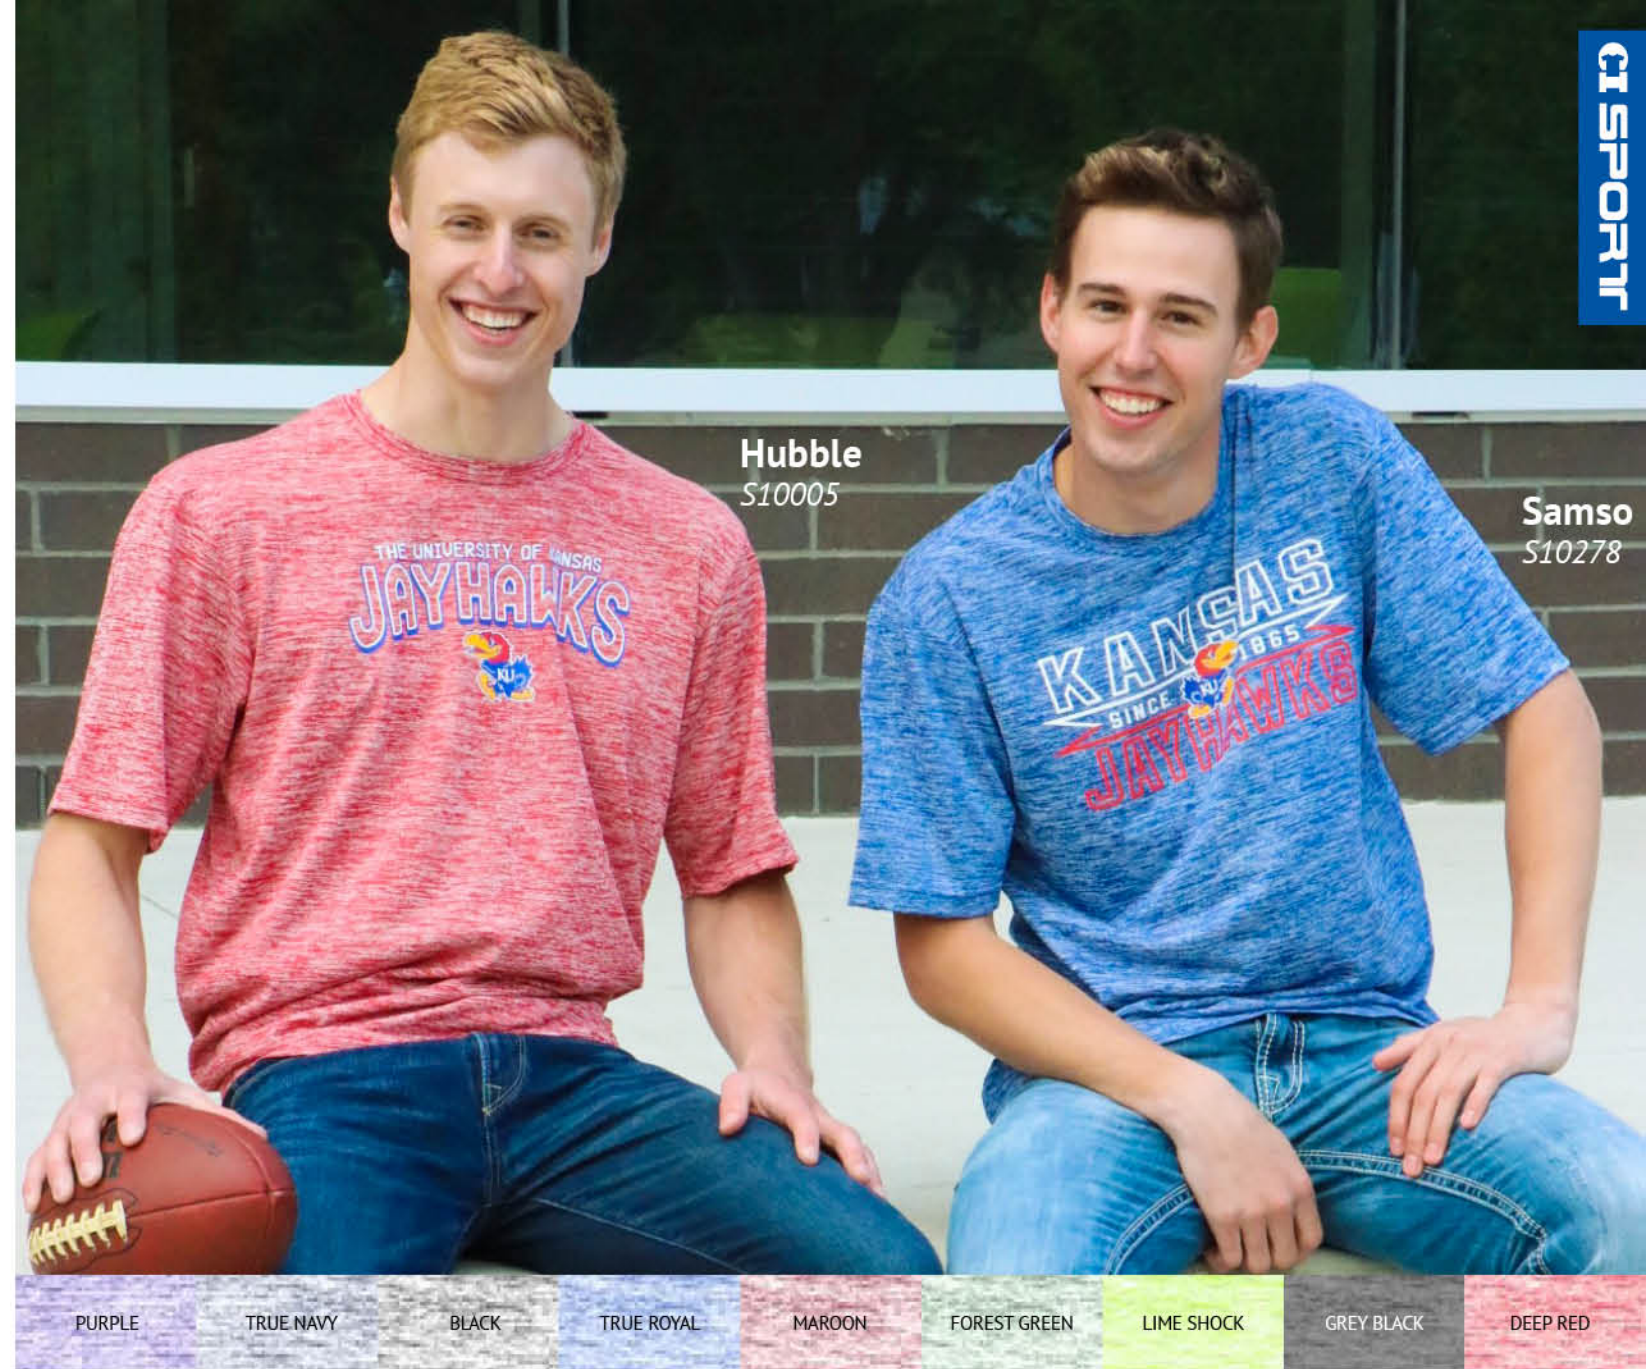

PURPLE RUSH/ HEATHER WHITE	PINK/ HEATHER WHITE	TAHITI BLUE/ HEATHER WHITE
ENVY/ HEATHER WHITE	ROYAL/ HEATHER WHITE	HEATHER/ HEATHER WHITE
VENETIAN GREY/ HEATHER WHITE	BLACK/ HEATHER WHITE	INDIGO/ HEATHER WHITE
PURPLE/ HEATHER WHITE	RED/ HEATHER WHITE	ROYAL/ HEATHER
RED/ HEATHER	ENVY/ HEATHER	NAVY/ HEATHER
BLACK/ HEATHER	RED/ BLACK	HEATHER/ BLACK
BLACK/ BLACK		

Hubble
S10005

Samso
S10278

Triblend 3/4 Raglan T-Shirt

6051

This tee has it all. With incredibly soft fabric that moves like you do, you'll be ready for anything in this triblend. Three fabrics act as one with a smooth comfortable feel, providing plenty of stretch and recovery for any activity. Polyester cotton rayon blend, 4.3-ounce. ADULT SIZES: XS-3XL

Short Sleeve Electric T-Shirt

ST390

This color-locking tee has a soft hand, wicks moisture, resists snags and is energized with an all-over heather pattern. 100% polyester, 4.1-ounce. ADULT SIZES: XS-4XL

Blizzard T-Shirt

104A

The blizzard tee is your new vintage t-shirt with a twist. Authentic contrast color marble yarn blends together seamlessly for an incredibly smooth surface and a superior soft feel. Cotton polyester blend, 4.1-ounce.