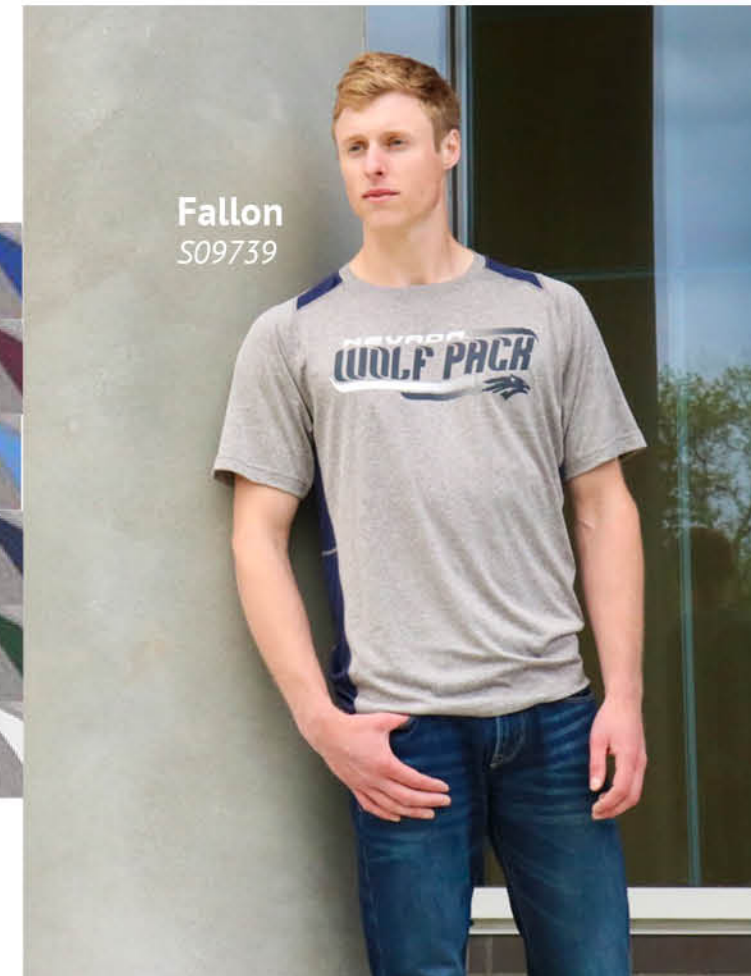

ADULT SIZES: S-2XL

LOCKED DOWN COMFORT,
LIVED IN STYLE

Fleck T-Shirt

103A

The fleck tee is well made and perfect to wear for any occasion. The contrasting color yarn gives this flecked t-shirt a print friendly surface with just the right amount of texture. Cotton polyester blend, 4.1-ounce. ADULT SIZES: S-2XL

Interstellar
S09994

CI SPORT EXCEPTIONAL
PERFORMANCE & VALUE

**Long Sleeve & Short Sleeve
Colorblock Competitor T-Shirt**

Long Sleeve: ST361LS

Short Sleeve: ST361

Extra color at the neck and sides with exceptional breathability, moisture-wicking, snag-resistant performance and value. 100% polyester, 3.8-ounce. ADULT SIZES: XS-4XL

Sula
S10267

CI SPORT

Pigment Dyed T-Shirt

PC099

This tee is unique and incredibly soft with a worn-in, vintage look. Specially dyed cotton gives this piece a vibrant color and a standard fit. 100% cotton, 5.5-ounce. ADULT SIZES: S-5XL