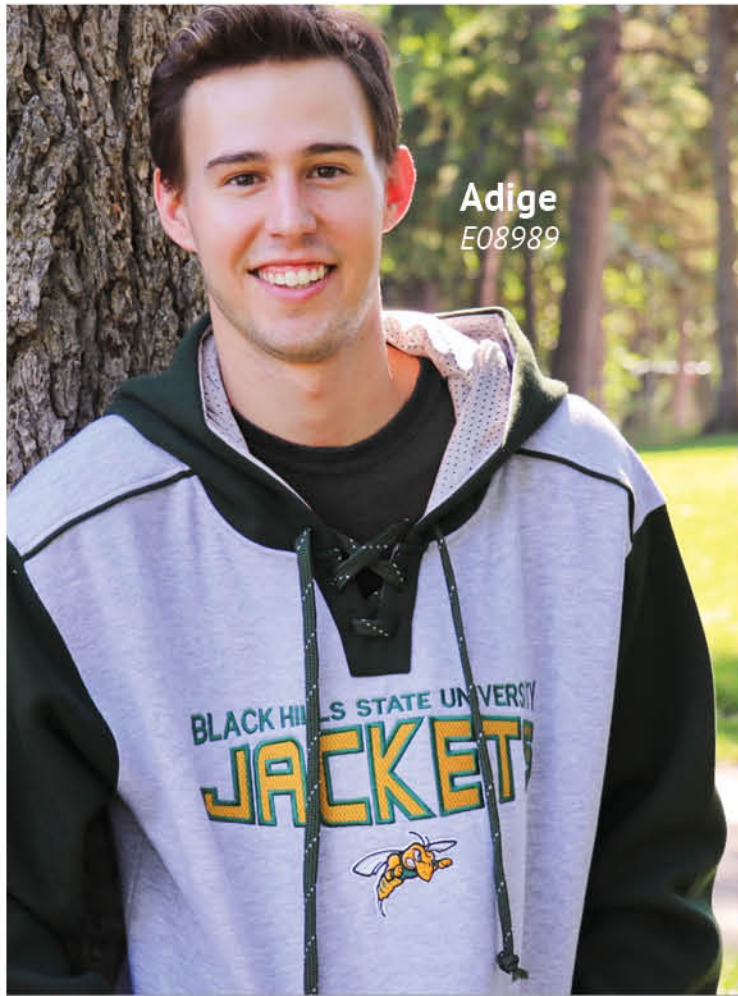

Adige
E08989

Power Play Hockey Hooded Sweatshirt
CIPWRHH

Once a fan, always a fan. Support your team with the power play hockey hood. It features a color blocked hood, sleeves, and placket to show your team colors and spirit. Cotton polyester blend, 10-ounce. ADULT SIZES: S-3XL