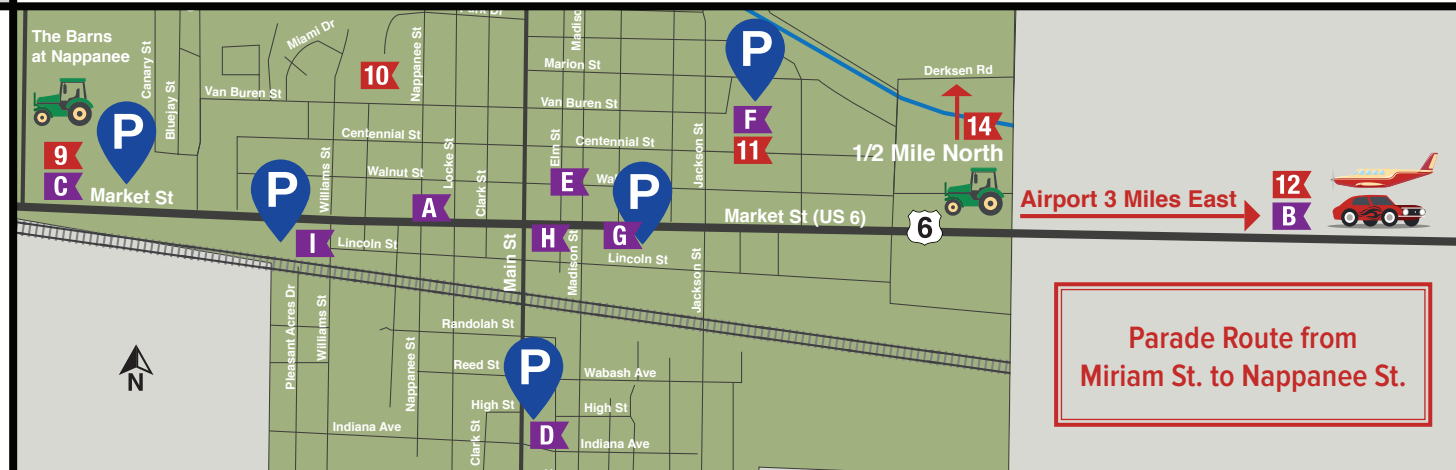

Shuttle from Public Parking Lot (I)  
 Two blocks west of festival center on East Lincoln Street  
 (Golf cart shuttle available Friday-Sunday)

**ROUTE 2:**  
 Chamber Parking Lot (A) to The Barns at Nappanee/Nappanee Power From The Past Showgrounds (C) to Chamber Parking Lot (A)  
*Sponsor: OSMC*  
 Departs every 30 minutes  
**FRIDAY:** 12-9:30pm  
**SATURDAY:** 8am-10pm  
**SUNDAY:** 12-5pm

**ROUTE 4:**  
 Chamber Parking Lot (A) to Airport (B) to Chamber Parking Lot (A)  
 Departs every 30 minutes  
**SATURDAY:** 12-4pm (during Wings & Wheels)

### MAP INFORMATION

- Information
- Food
- Carnival Rides
- Baby Changing Station
- Restrooms
- Parking
- Handicap Parking
- ATM
- First Aid
- Police

*Connect with us*

@napplefest  
 #napplefest23

nappaneeapplefestival.org

Festival Website

**Parade Route from  
 Miriam St. to Nappanee St.**