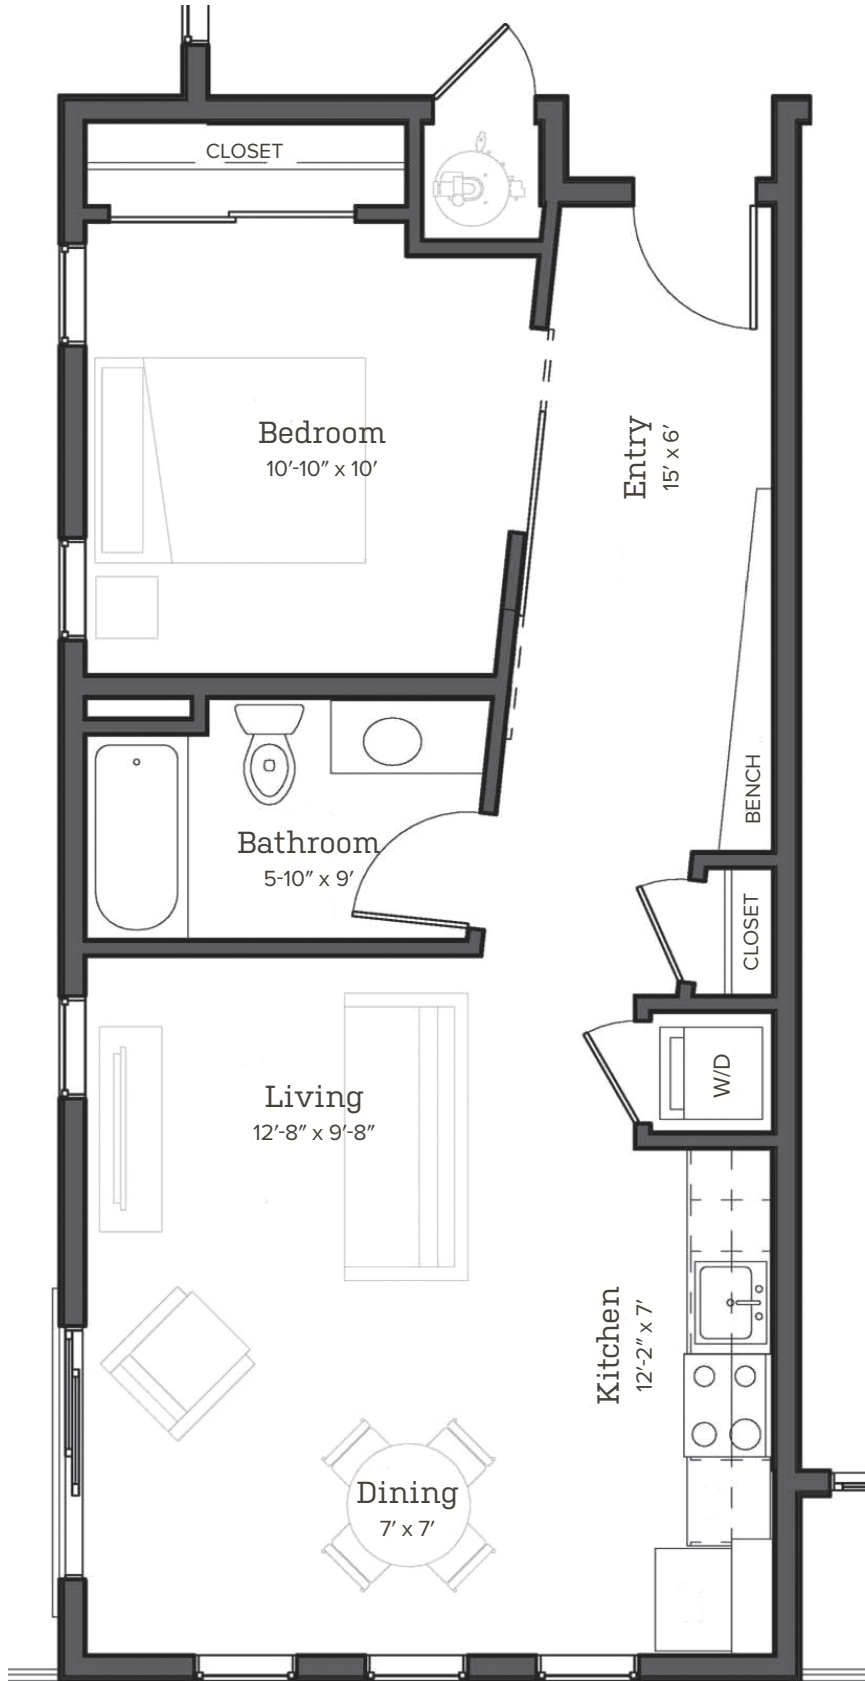

SloHi
FLATS

UNIT B2

1 BED · 1 BATH
676 SF

ALL DIMENSIONS ARE
APPROXIMATE AND
SUBJECT TO CHANGE