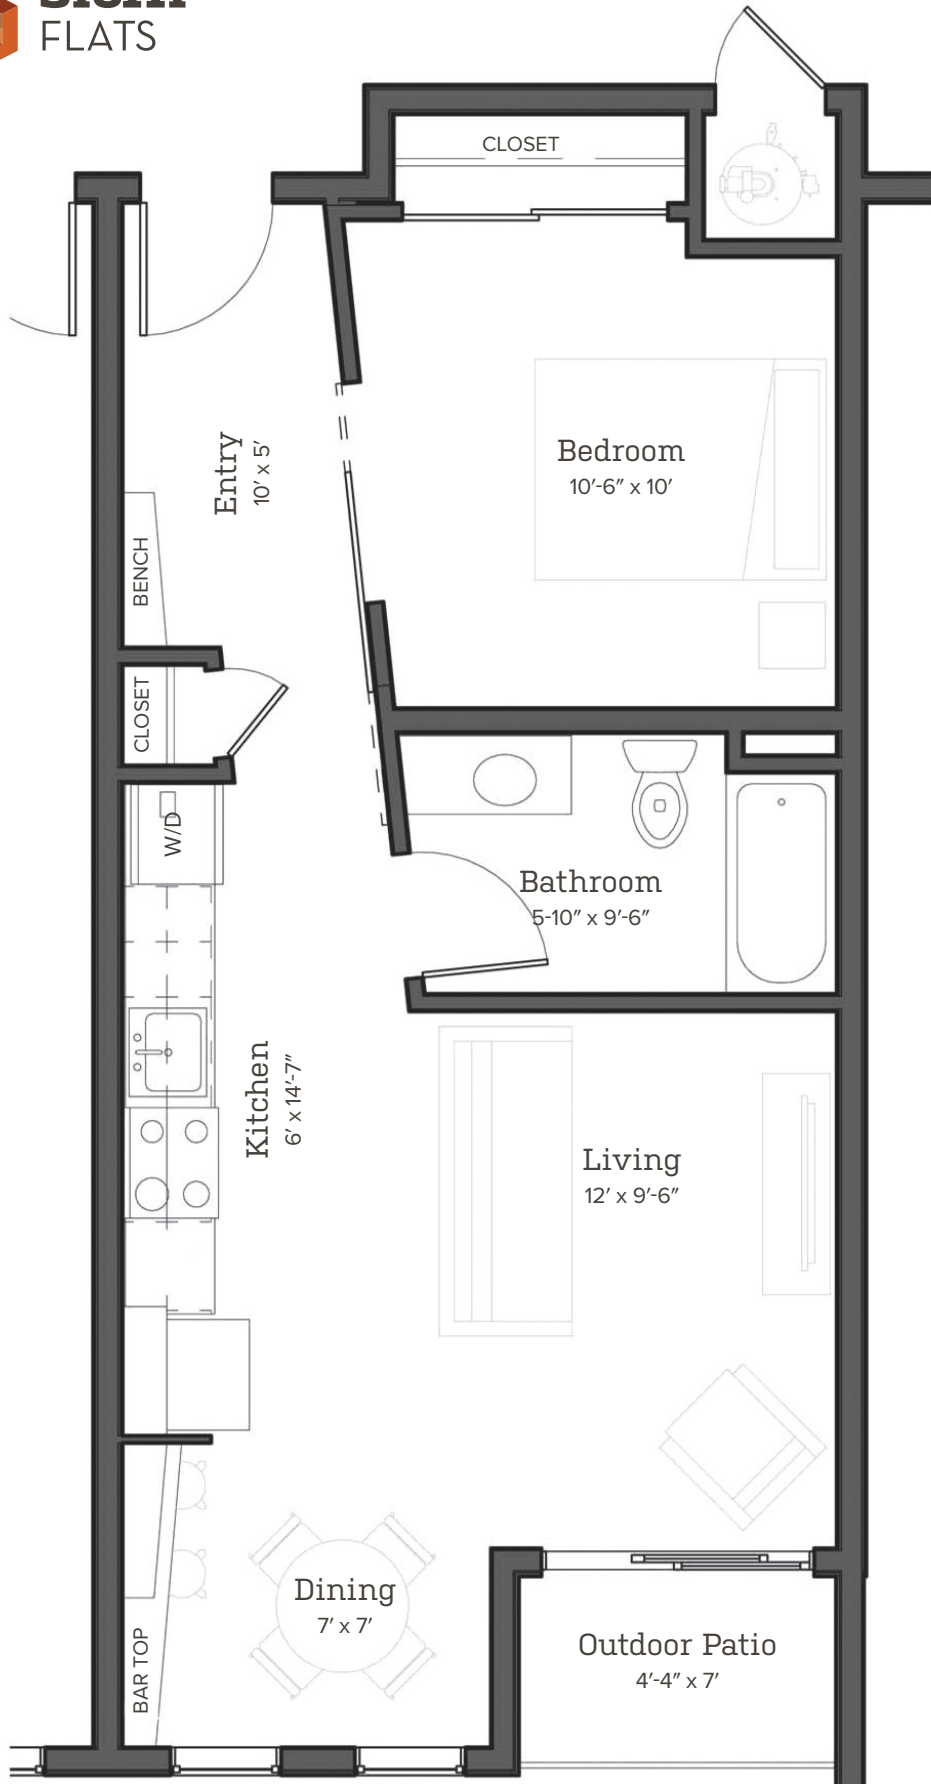

SloHi
FLATS

UNIT B4

1 BED · 1 BATH
638 SF

ALL DIMENSIONS ARE
APPROXIMATE AND
SUBJECT TO CHANGE