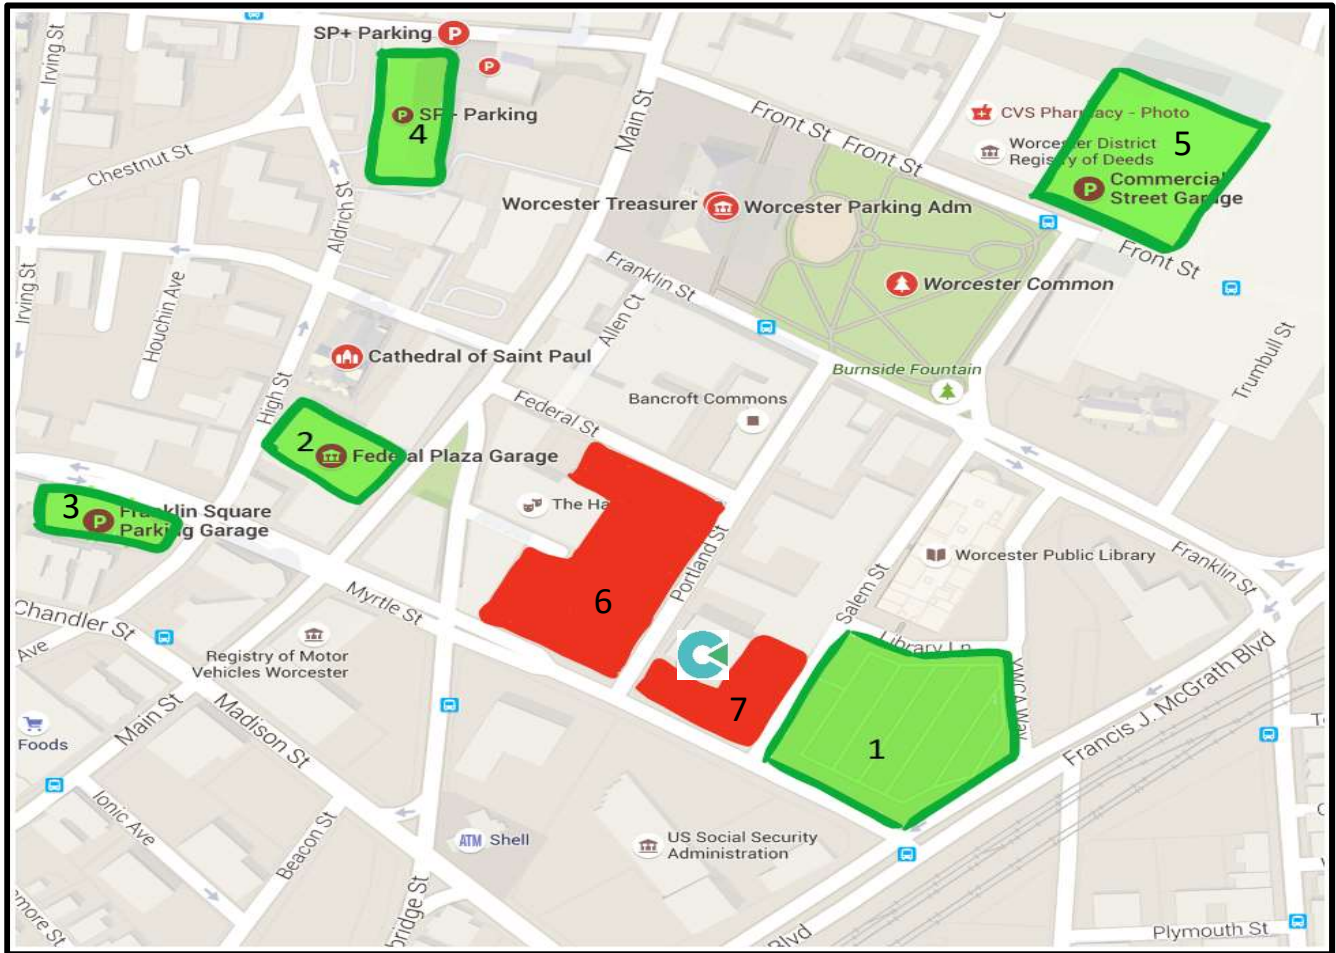

Parking Directory

-WCTI Large Events-

44 Portland Street, Worcester, MA

- 1) **Worcester Public Library** – 3 Salem Street, Worcester, MA
 - Hourly Rate: \$0.80
- 2) **Federal Plaza Garage** – 570 Main Street, Worcester, MA
 - Hourly Rate: \$2.00 first hour +\$1.00 up to 4 hours
 - Over 4 hours through 24 hours: \$8.00
- 3) **Franklin Square Parking Garage** – 27 Austin Street, Worcester, MA
 - Hourly Rate: \$2.00
- 4) **SP + Parking** – 40 Pleasant Street, Worcester, MA
 - Hourly Rate: \$2.00
- 5) **Commercial Street Garage** – 201 Commercial Street, Worcester, MA
 - Hourly Rate: \$3.00 + \$1.00 / Hour
- 6) **Hanover Theater and 7) Private Parking** – 2 Southbridge Street, Worcester, MA
 - Do not park here. Will be fined and towed.