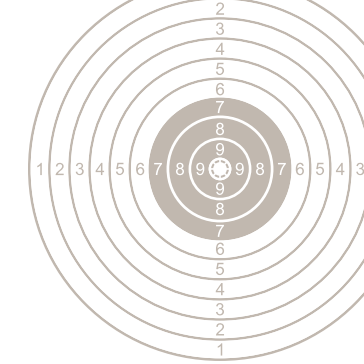

PEARSON
ARCHERY

WHERE QUALITY
IMPROVES
PERFORMANCE.

est.
1927
THE FIRST BOW COMPANY IN AMERICA

trust

LS4 : LMS

LS4

DRAW WEIGHTS
40-45 45-50 50-55
55-60 60-65 65-70

IBO Speed : 315+
Axle to Axle : 38 $\frac{5}{8}$ "
Brace Height : 7 $\frac{7}{8}$ "
Bow Weight : 4 lbs 10 oz
AMO Draw Length : 28-32.5
Let Off : 50-80%

LMS

DRAW WEIGHTS
40-45 45-50 50-55
55-60 60-65 65-70

IBO Speed : 315+
Axle to Axle : 38 $\frac{5}{8}$ "
Brace Height : 7 $\frac{1}{2}$ "
Bow Weight : 4 lbs 10 oz
AMO Draw Length : 25-27.5
Let Off : 50-80%

x out

LS4 : LMS

LS4

DRAW WEIGHTS
40-45 45-50 50-55
55-60 60-65 65-70

IBO Speed : 320+
Axle to Axle : 36 $\frac{7}{8}$ "
Brace Height : 6 $\frac{1}{2}$ "
Bow Weight : 4 lbs 5 oz
AMO Draw Length : 27-31.5
Let Off : 50-85%

LMS

DRAW WEIGHTS
40-45 45-50 50-55
55-60 60-65 65-70

IBO Speed : 320+
Axle to Axle : 36 $\frac{7}{8}$ "
Brace Height : 6 $\frac{1}{2}$ "
Bow Weight : 4 lbs 4 oz
AMO Draw Length : 24-26.5
Let Off : 50-85%