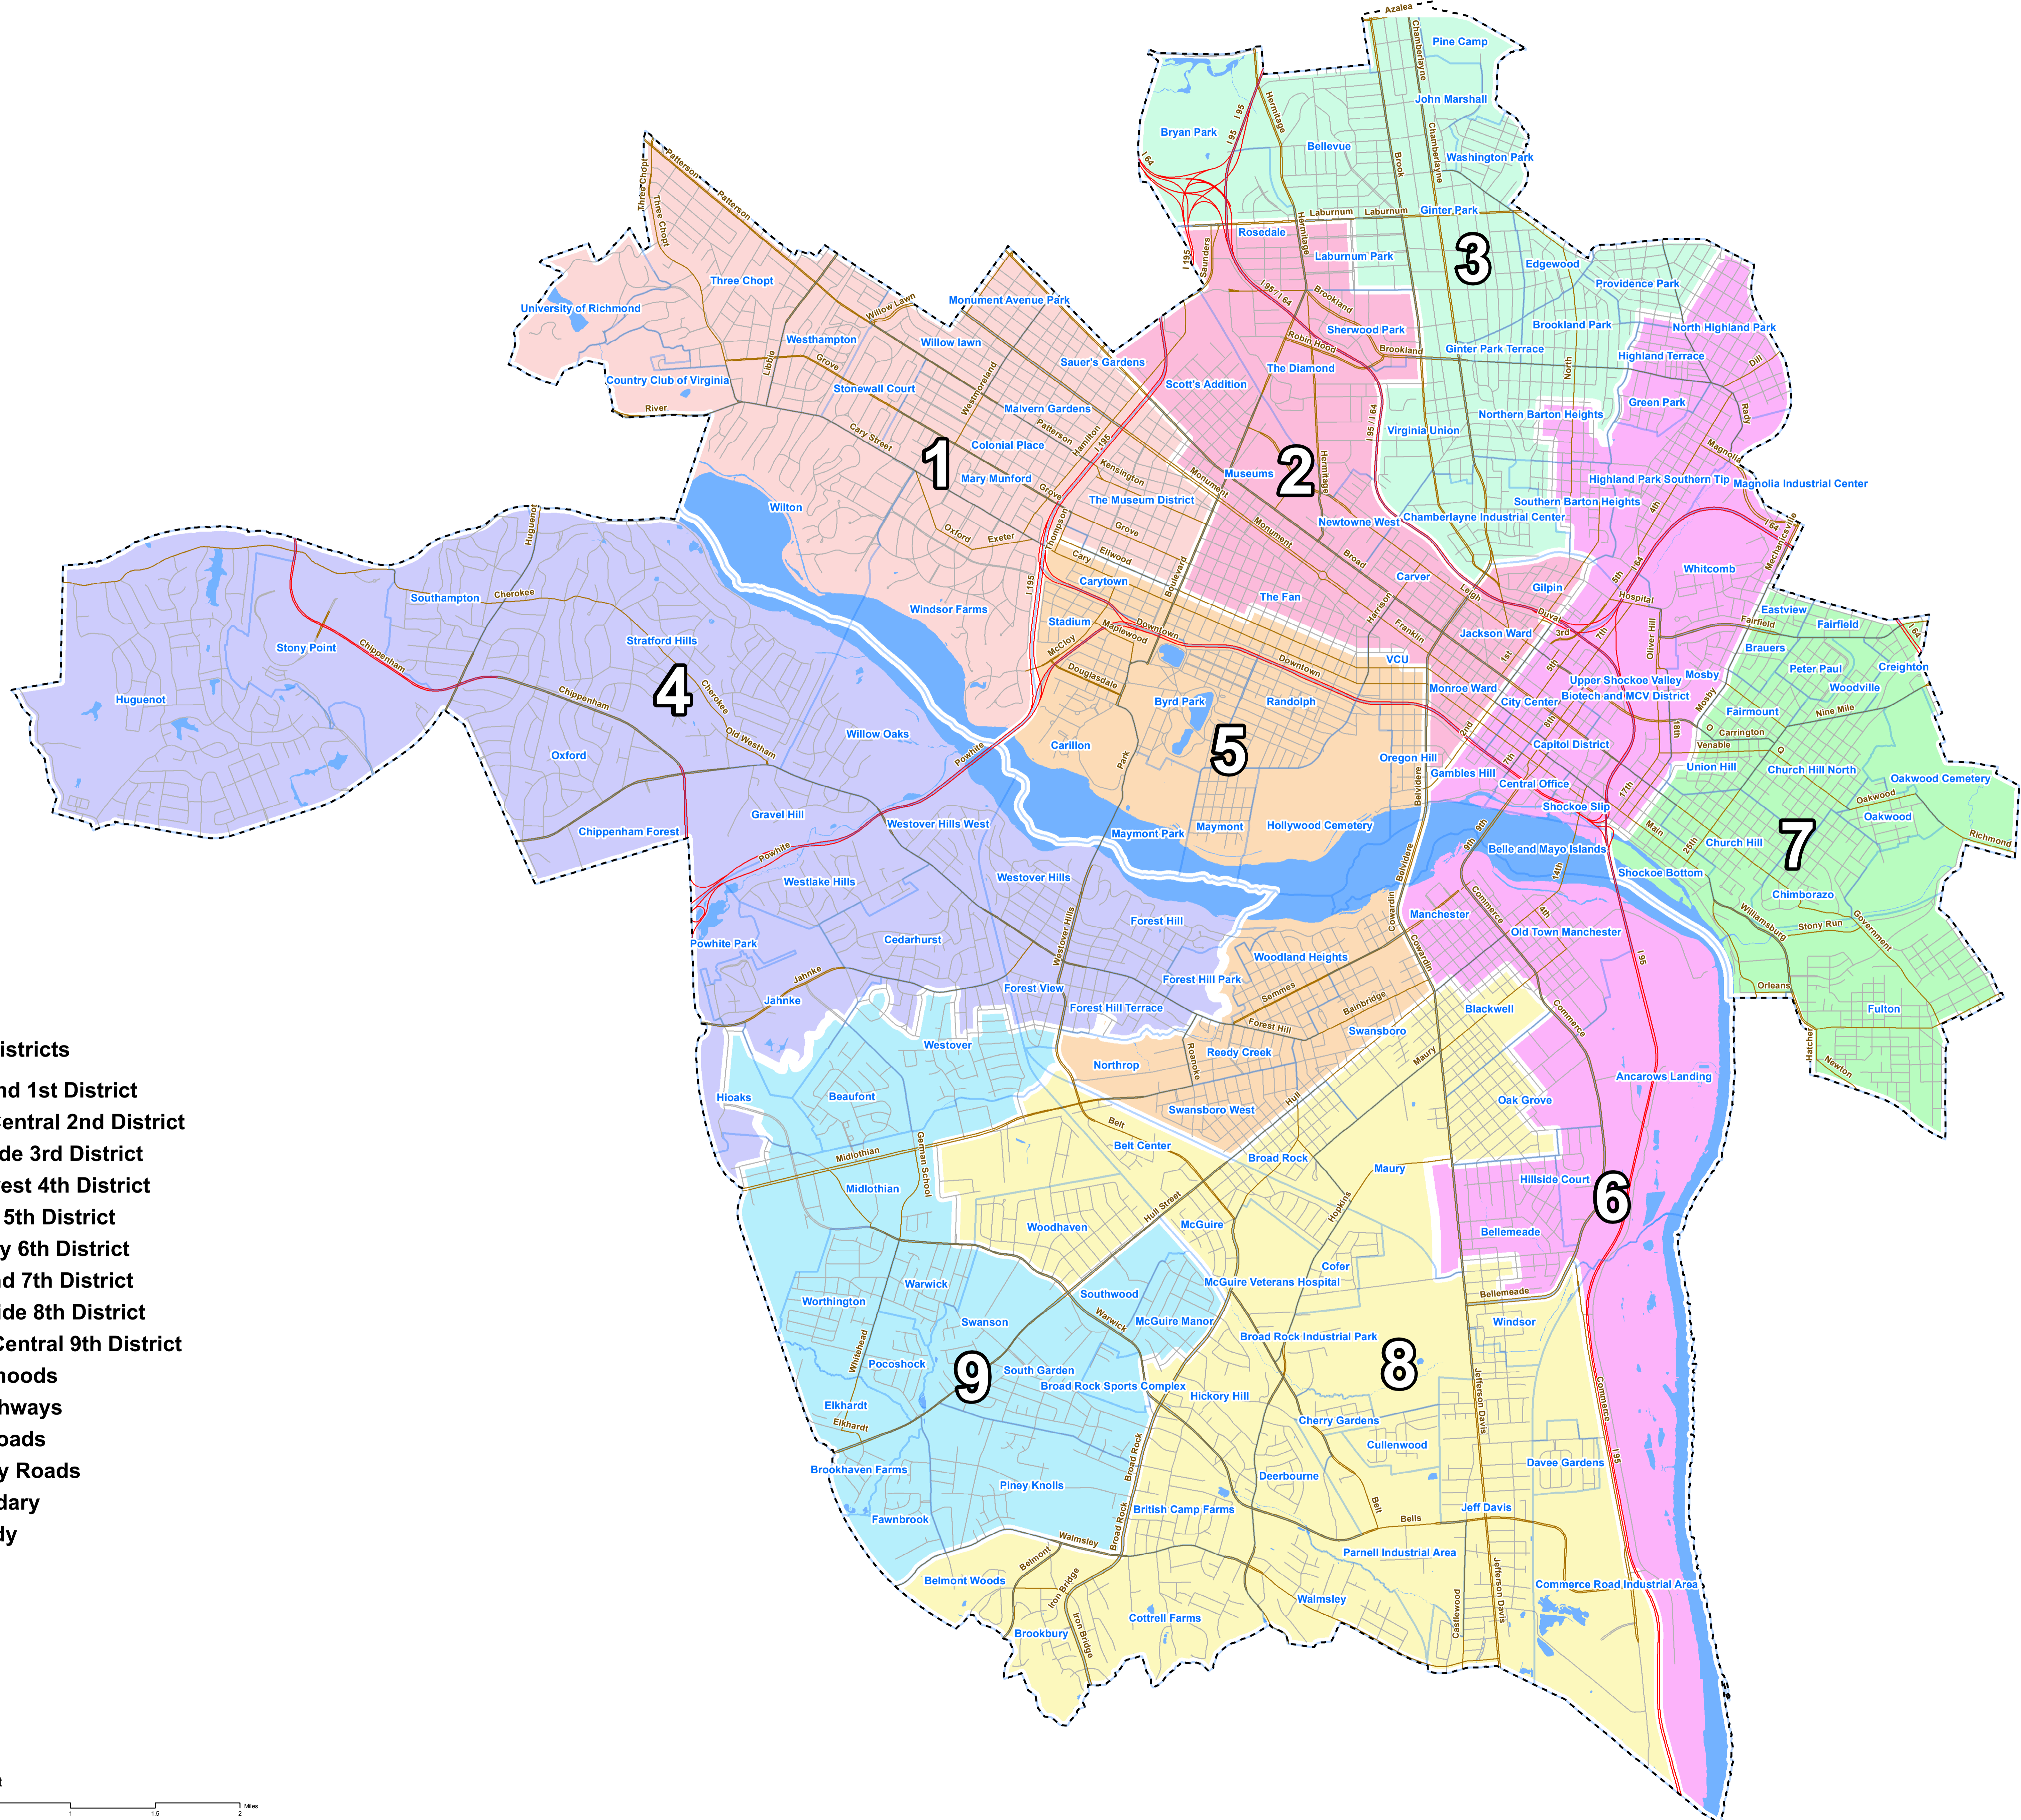

City of Richmond Council Districts and Neighborhoods

City of Richmond, VA
Geographic Information Systems

- Council Districts**
- 1, West End 1st District
 - 2, North Central 2nd District
 - 3, Northside 3rd District
 - 4, Southwest 4th District
 - 5, Central 5th District
 - 6, Gateway 6th District
 - 7, East End 7th District
 - 8, Southside 8th District
 - 9, South Central 9th District
- Neighborhoods**
- Major Highways**
- Arterial Roads**
- Secondary Roads**
- City Boundary**
- Water Body**

1 inch = 2,000 feet