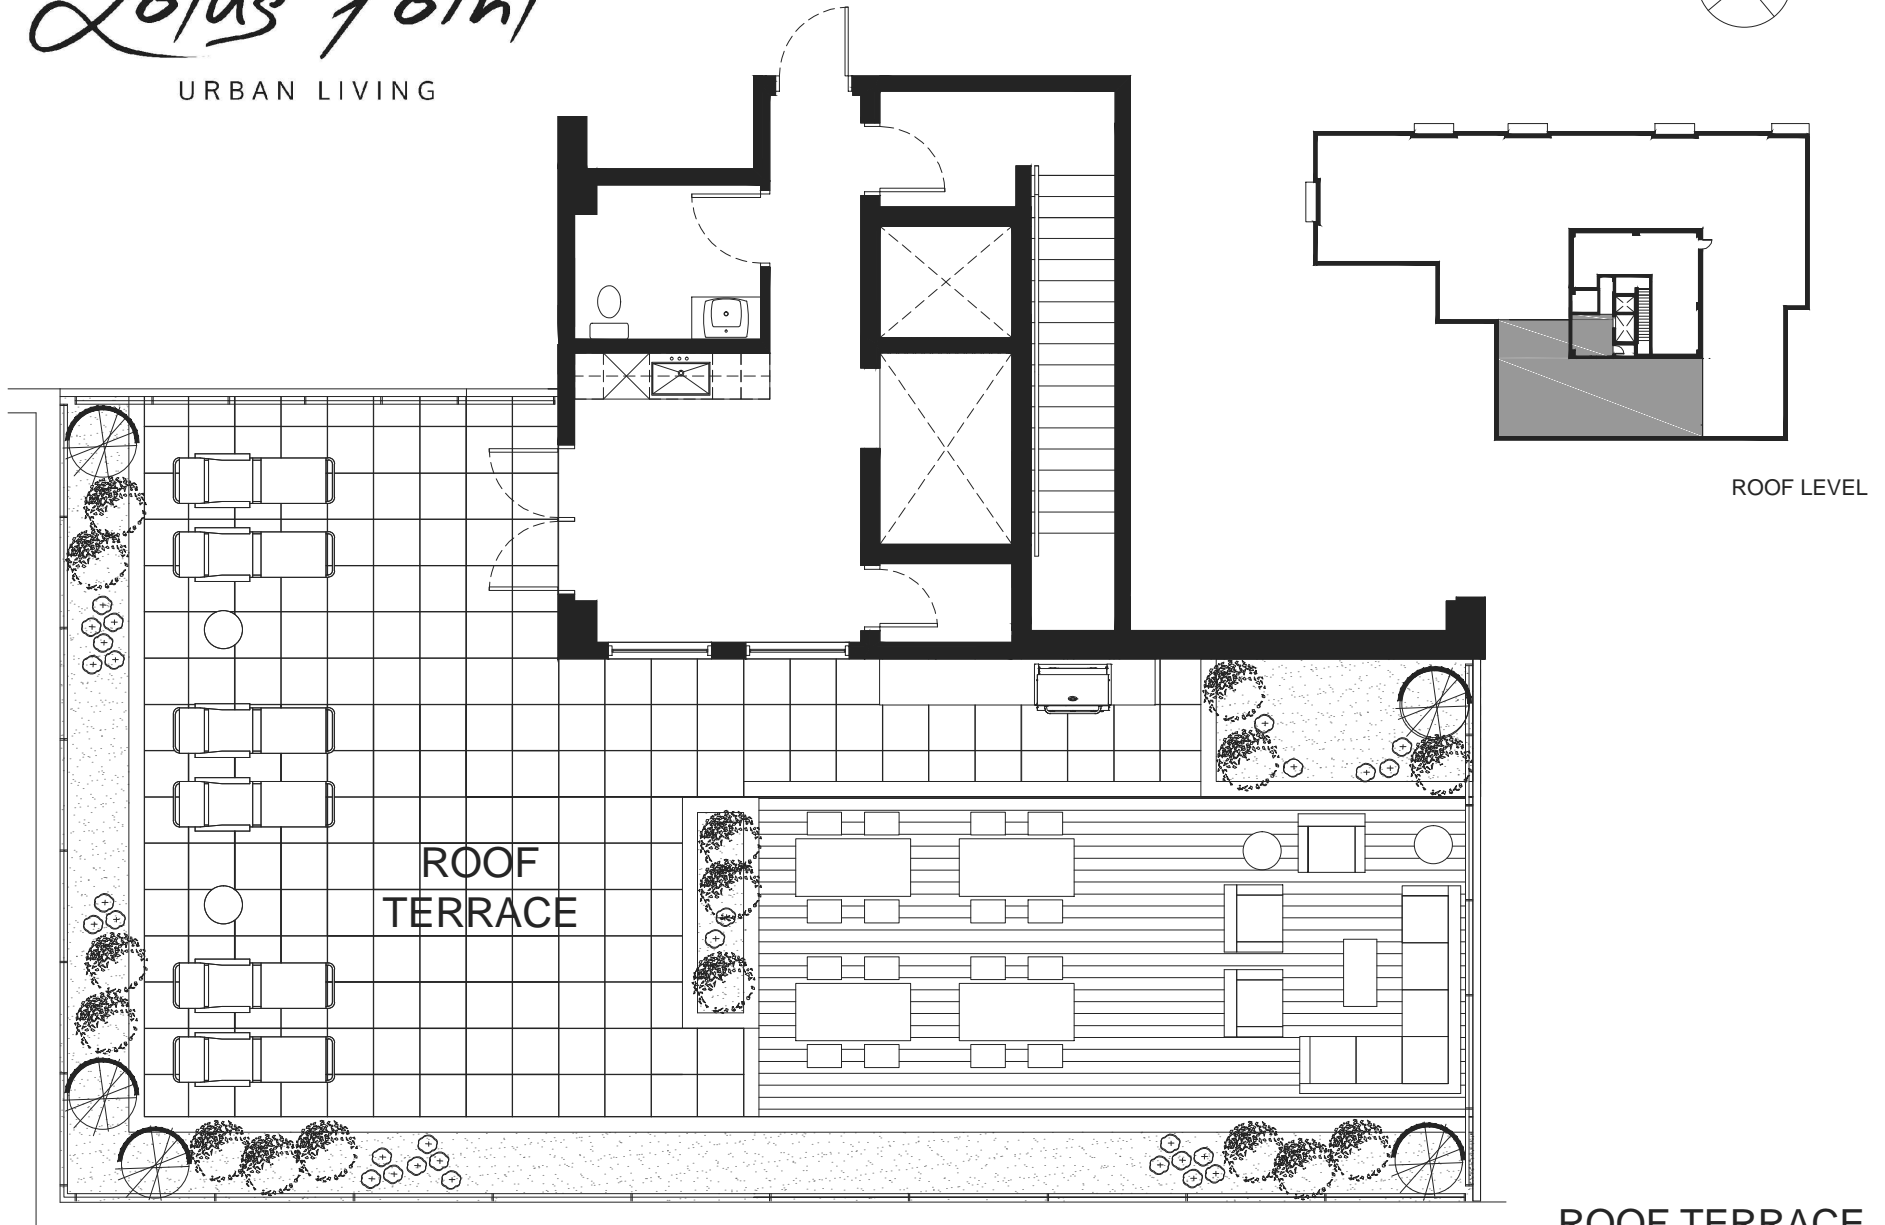

Lotus Point

URBAN LIVING

ROOF
TERRACE

ROOF LEVEL

ROOF TERRACE

1876 SQ FT

lotuspointliving.com

23.01.2018

PLAN SUBJECT TO CHANGE WITHOUT NOTICE. ACTUAL MAY VARY.