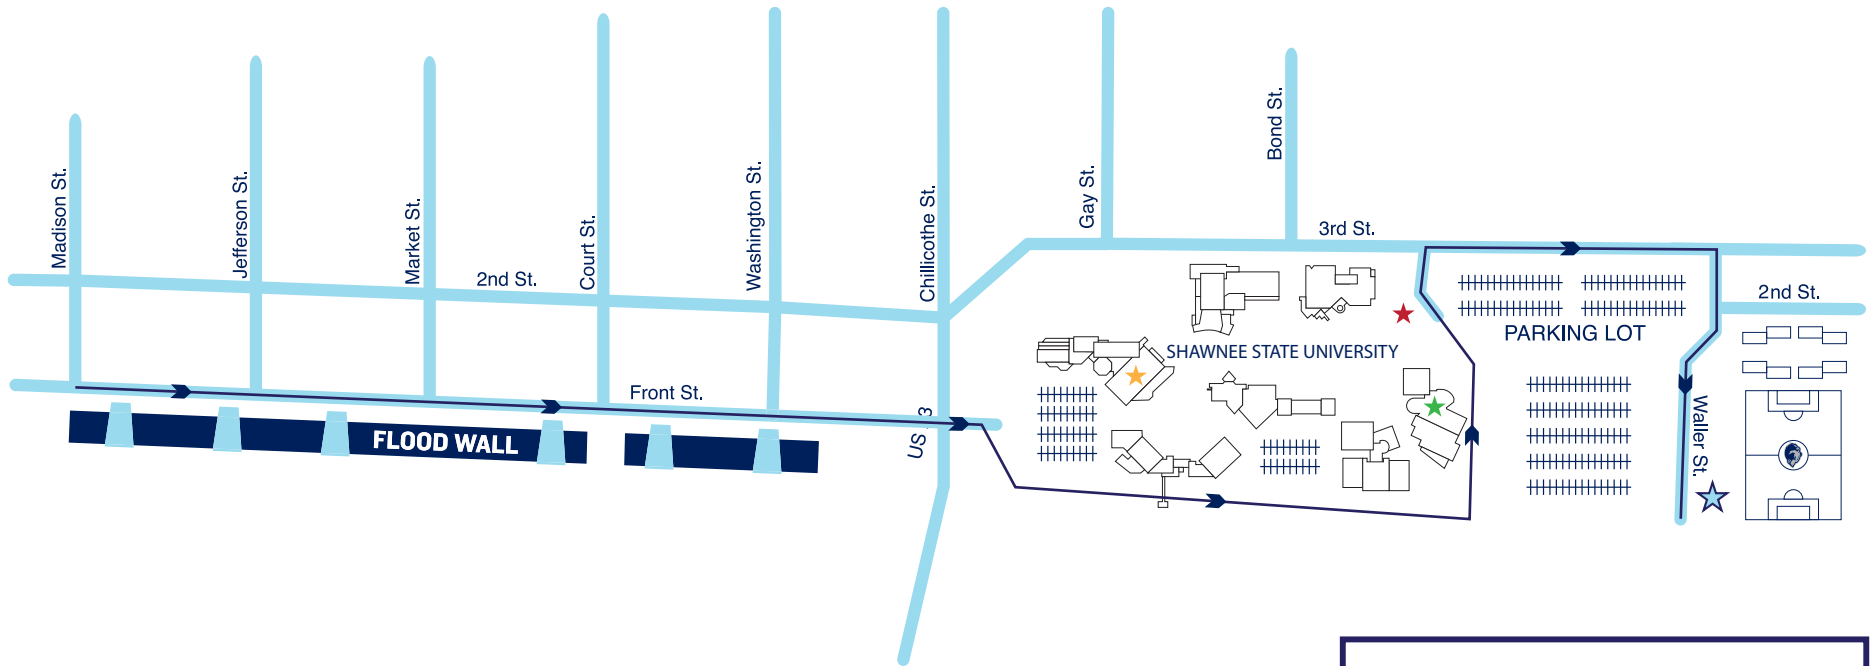

# SHAWNEE STATE HOMECOMING

## MAP

- ➔ Homecoming Parade: Starts @ 10:30am
- ★ Waller Gymnasium: Home of Bears Volleyball Volleyball game @ 4pm
- ★ Shawnee State Tailgate: 11:30am-4:00pm
- ★ Carnival: 11:30am-4:00pm
- ★ Morris University Center: Homecoming Check-in From 9:30am-6:00pm
- 🐻 Shawnee Turf: Home of Bears Soccer Women's Game-12pm Men's Game-2pm Alumni Game-4pm