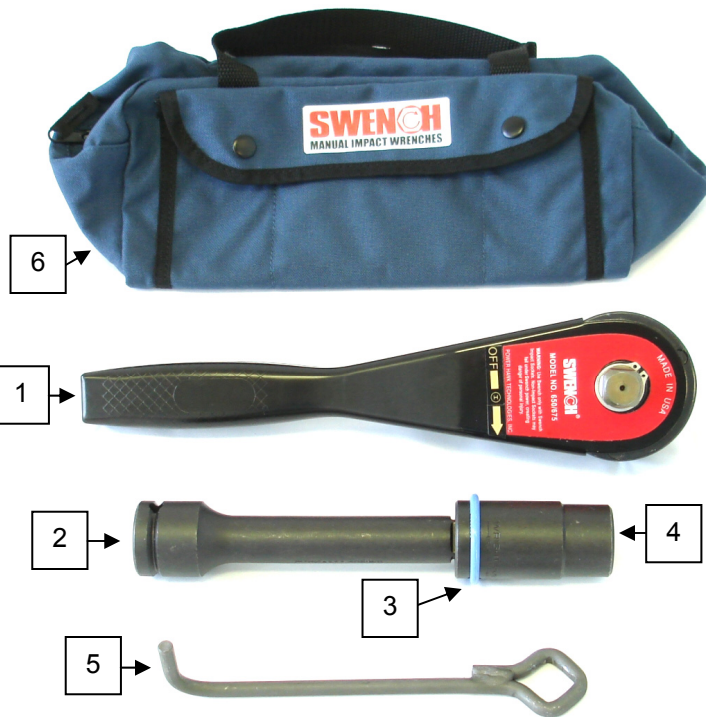

SWENCH[®]

MANUAL IMPACT WRENCHES

P/N 41-94000-00 MANUAL IMPACT WRENCH KIT for HMMWV TIRE

PARTS LIST:

- ITEM 1 41-90625-75 SWENCH 625-75
- ITEM 2 41-94001-00 EXTENSION, 7"
- ITEM 3 41-94002-00 RING, RETAINING
- ITEM 4 41-94003-00 SOCKET, IMPACT 7/8"
- ITEM 5 41-00765-00 NUT RUNNER
- ITEM 6 41-94004-00 BAG, CARRYING
- ITEM 7 INSTRUCTION MANUAL (not shown)