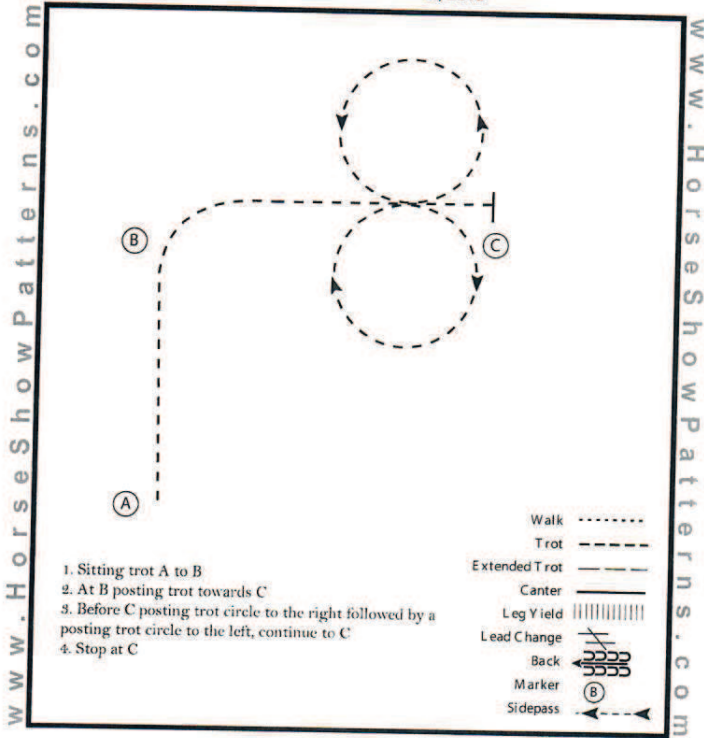

Love Circuit - Venice, Fl.

W/T Equitation

Show Date: March 17 - 18, 2018