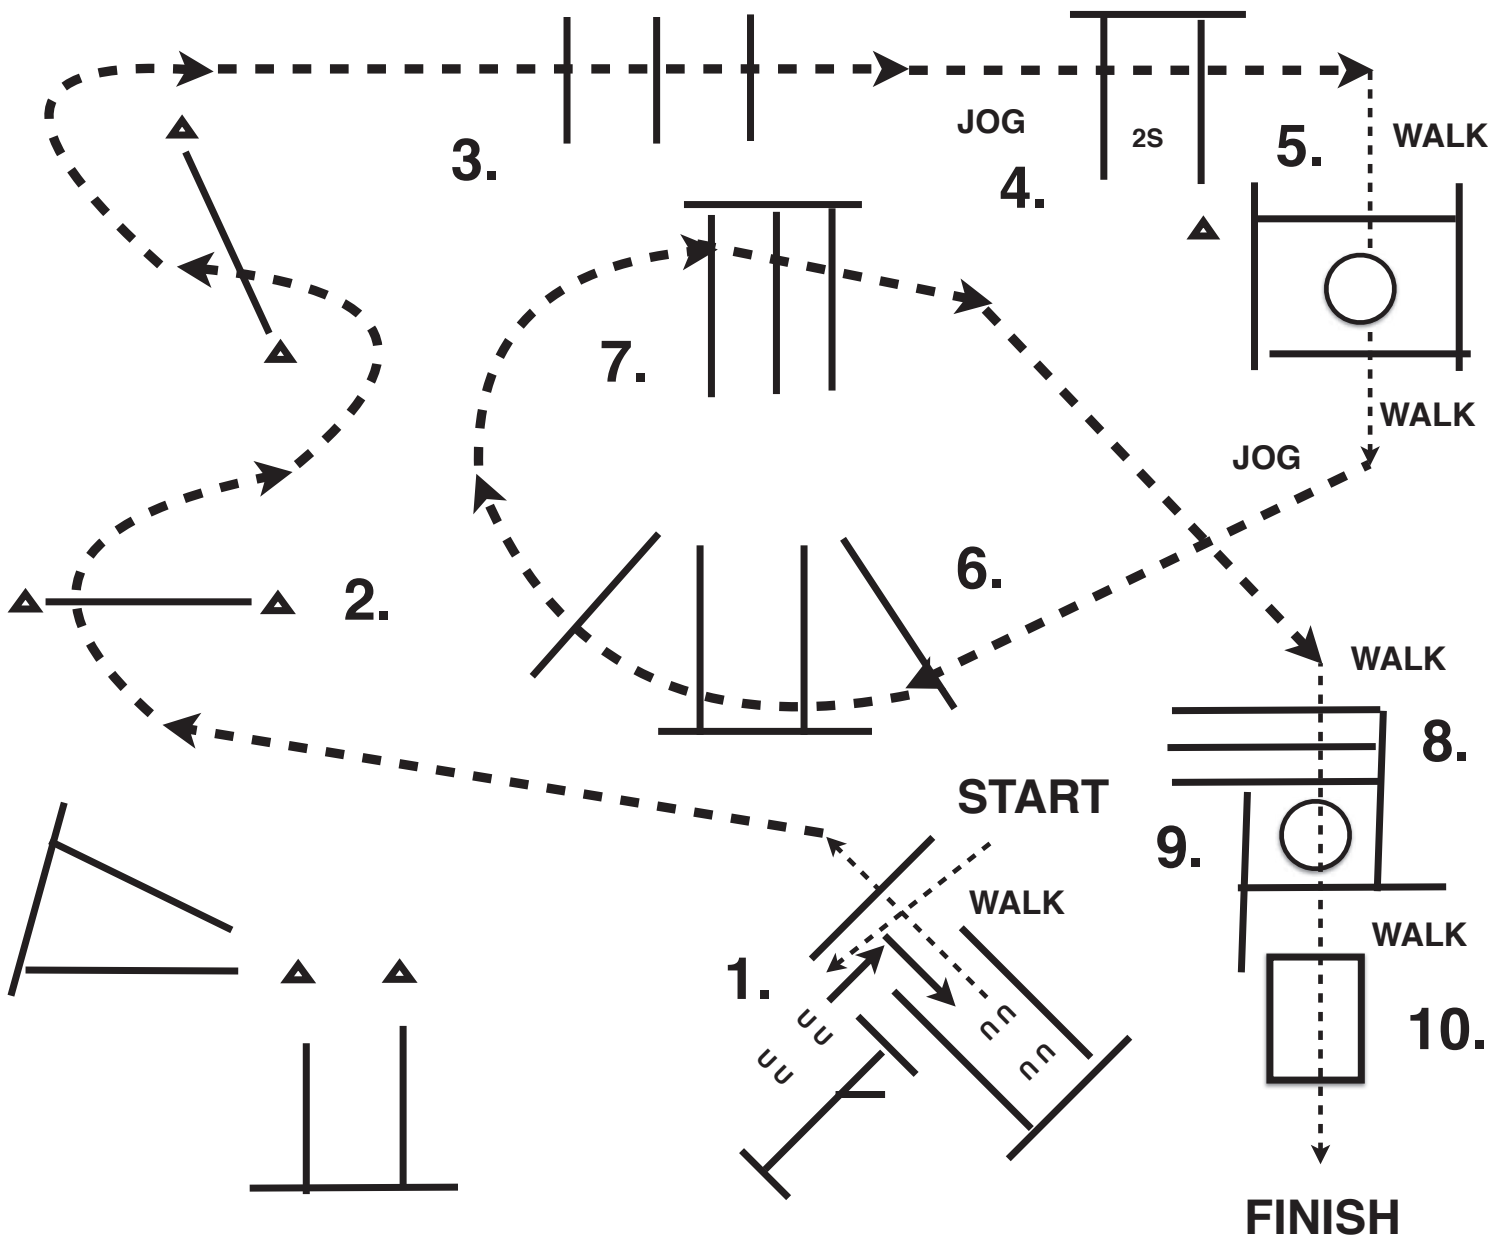

# Pattern Book

**2018 LOVE CIRCUIT  
FRIDAY MARCH 16**

**TRAIL:  
SMAL FRY WT  
L1 AMATEUR WT, L1 YOUTH WT**

1. WALK UP TO GATE, THEN BACK BETWEEN POLES, WALK OUT OVER POLE.
2. JOG OVER POLES, JOG THRU SERPENTINE.
3. JOG OVER POLES.
4. JOG OVER POLES.
5. WALK INTO BOX, EXECUTE A 360 TURN EITHER WAY, WALK OUT.
6. JOG OVER POLES.
7. JOG OVER POLES.
8. WALK OVER POLES AND INTO BOX.
9. BOX EXECUTE A 360 TURN EITHER DIRECTION, WALK OUT BOX.
10. WALK OVER BRIDGE.

## Small Fry Showmanship

Show Date: March 17 - 18, 2018

Pattern Provided by:

©2018 HorseShowPatterns.com. All Rights Reserved.

1. WALK UP TO GATE  
 BACK STRAIGHT THEN TURN  
 AND BACK CORNER, WALK OVER POLE
2. JOG OVER POLES.
3. JOG OVER POLES.
4. JOG OVER POLES.
5. JOG OVER POLES
6. JOG OVER POLES,