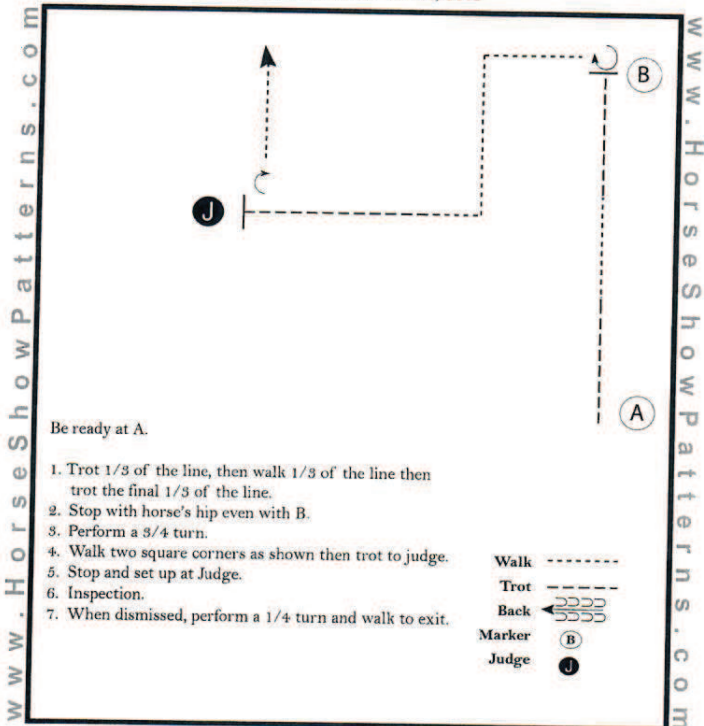

Love Circuit - Venice, Fl.

Small Fry Showmanship

Show Date: March 17 - 18, 2018