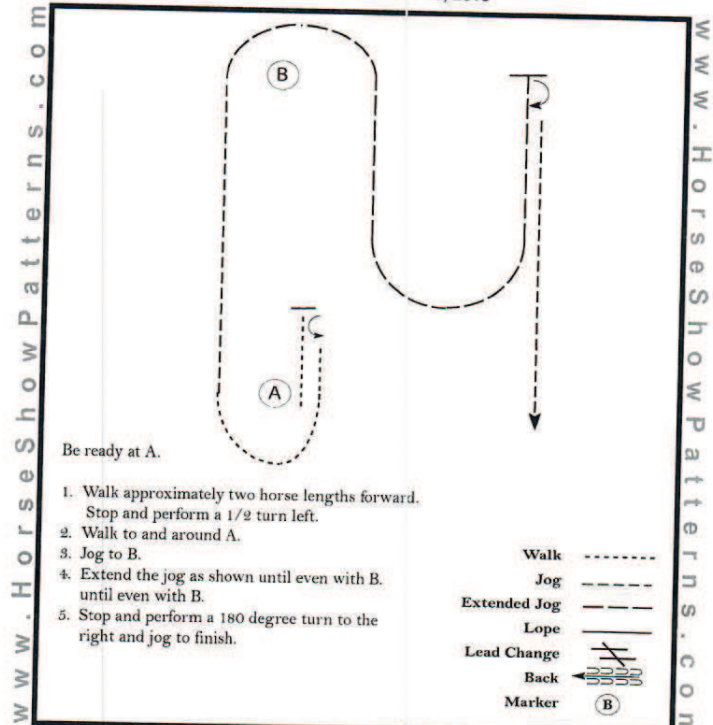

Love Circuit - Venice, Fl.

W/T Horsemanship

Show Date: March 17 - 18, 2018