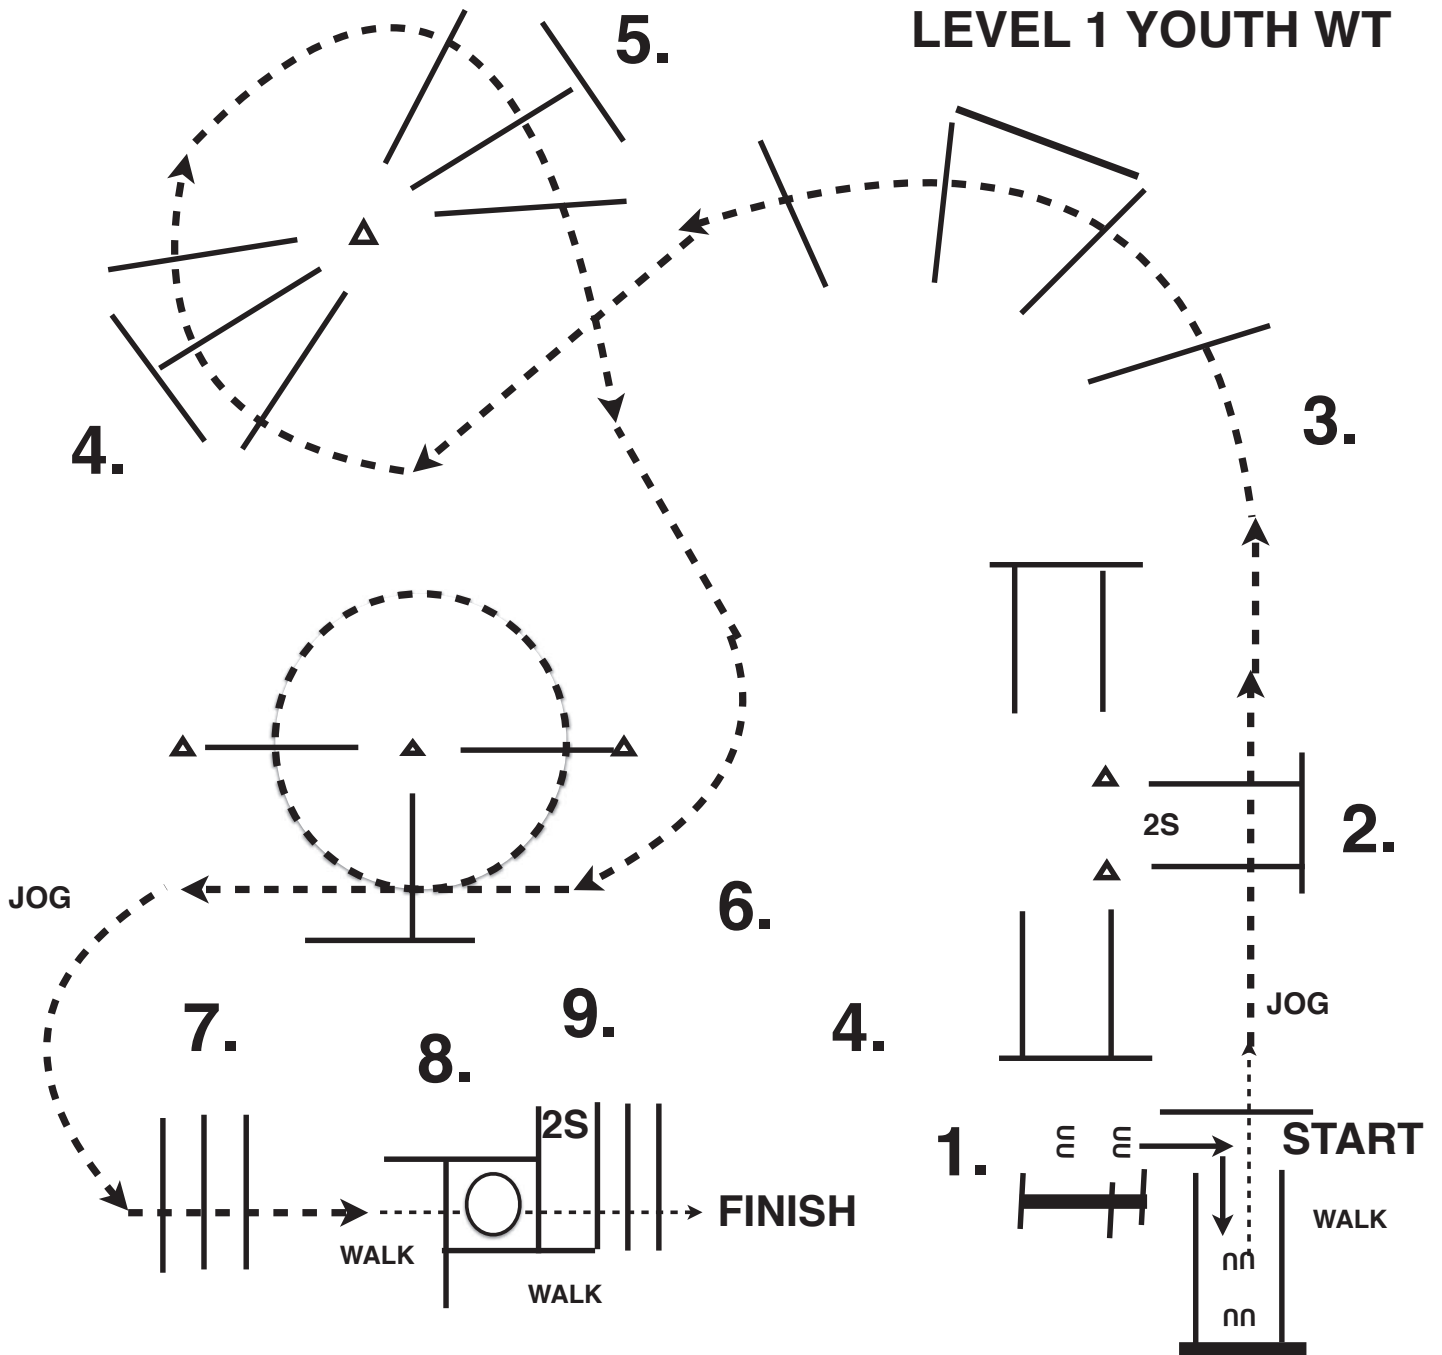

## W/T Horsemanship

Show Date: March 17 - 18, 2018

Pattern Provided by:

©2018 HorseShowPatterns.com. All Rights Reserved.

# Love Circuit - Venice, Fl.

## Small Fry Showmanship

Show Date: March 17 - 18, 2018

Pattern Provided by:

©2018 HorseShowPatterns.com. All Rights Reserved.

1. WALK UP TO GATE  
 BACK STRAIGHT THEN TURN  
 AND BACK CORNER, WALK OVER POLE
2. JOG OVER POLES.
3. JOG OVER POLES.
4. JOG OVER POLES.
5. JOG OVER POLES
6. JOG OVER POLES,

7. JOG OVER POLES
8. STOP OR BREAK TO THE WALK,  
 WALK INTO BOX, EXECUTE A 360 TURN  
 TO THE LEFT, WALK OUT BOX.
9. WALK OVER POLES.