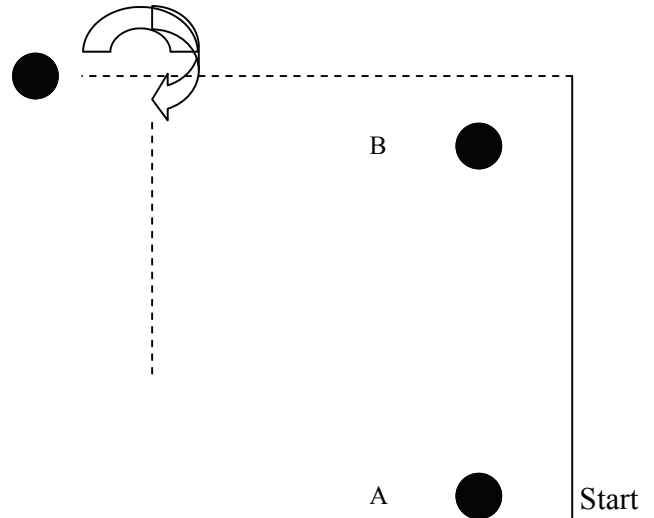

National Quarter Horse League
NQHL.com

All Walk/Jog

Pattern Book

2018 LOVE RETURNS CIRCUIT

FRIDAY
MARCH 23TH

TRAIL:
SM FRY WT
LEVEL 1 AMATEUR WT
LEVEL 1 YOUTH WT

1. JOG OVER POLES AND INTO BOX. STOP
2. EXECUTE A 360 TURN EITHER WAY.
3. BACK THRU POLES AND AROUND CORNER.
4. JOG OVER POLES.
5. JOG OVER POLES
6. JOG THRU SERPENTINE, JOG OVER POLES.
7. JOG OVER POLES

8. JOG OVER POLES.
9. JOG OVER POLES
10. STOP OR BREAK TO THE WALK, WALK OVER POLES

Good luck! Jessica Gilliam

Walk Trot

All Showmanship

1. Start at Marker A, when instructed Walk from marker A to Marker B
2. At B trot around the corner and straight to the judge
3. Stop, Set up for inspection
4. When dismissed perform a 3/4 turn to the right
5. Exit at a walk

All Equitation

1. Start at Marker A, when instructed perform a sitting trot from Marker A to Marker B
2. At B pick up the left diagonal and continue a circle to the right
3. When circle is complete pick up the right diagonal and circle left
4. Close circle break to the walk at Marker B
5. At Marker C stop and back 4 to 5 steps and proceed to the rail at a trot