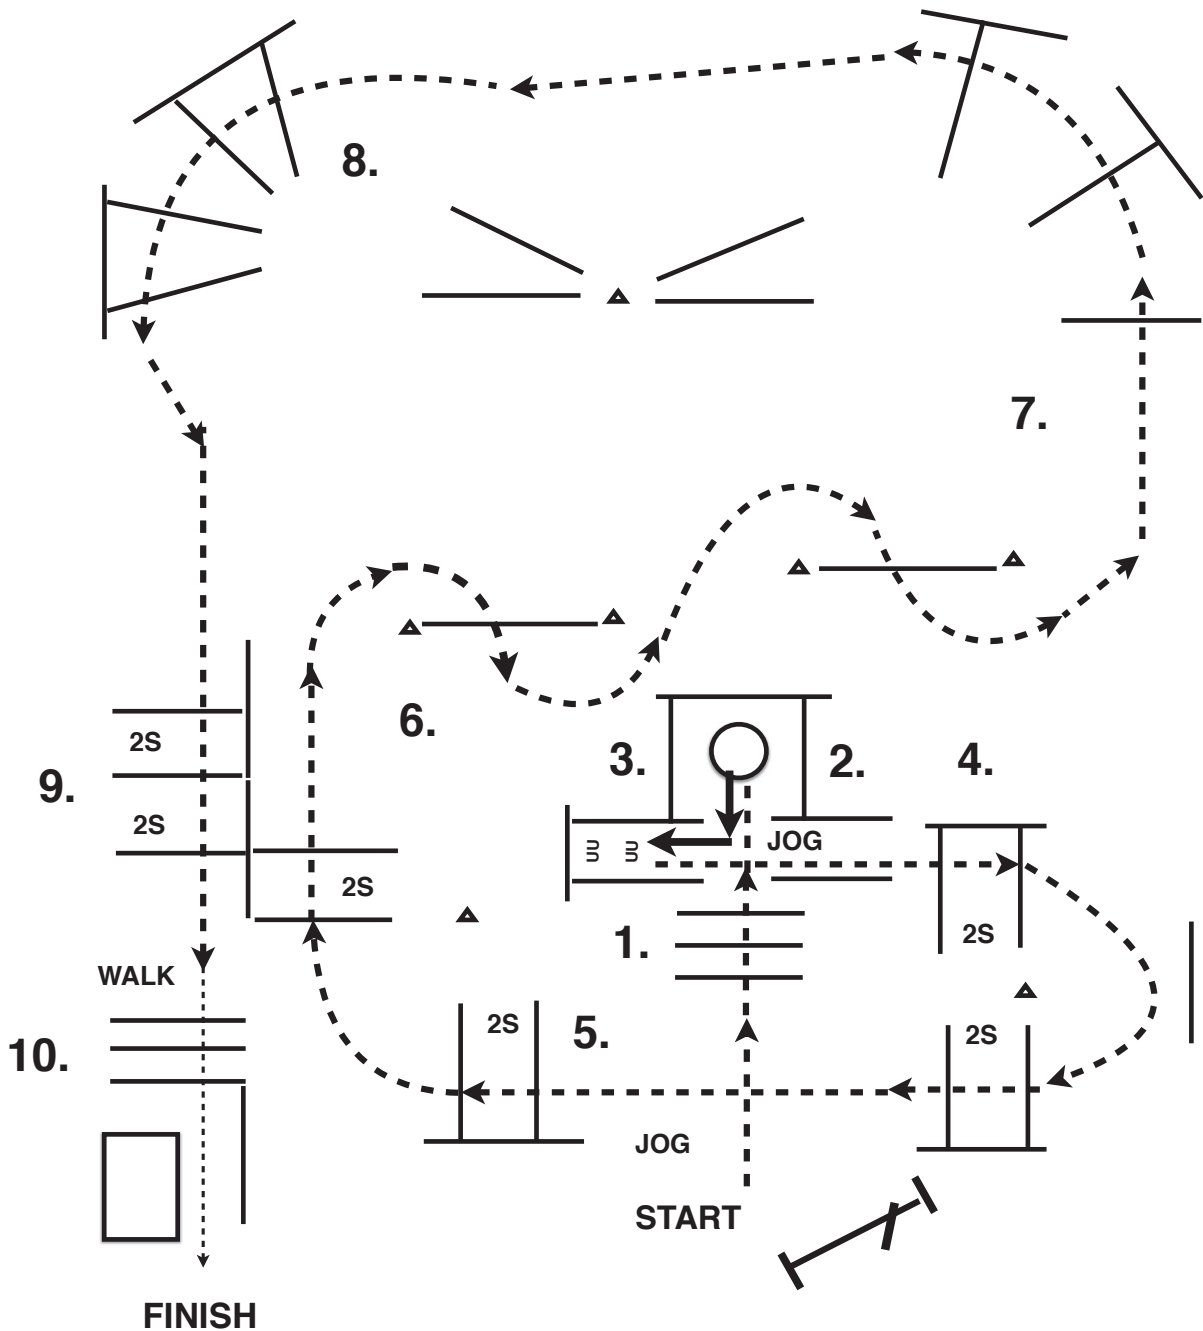

National Quarter Horse League
NQHL.com

All Walk/Jog

Pattern Book

2018 LOVE RETURNS CIRCUIT

FRIDAY
MARCH 23TH

TRAIL:
SM FRY WT
LEVEL 1 AMATEUR WT
LEVEL 1 YOUTH WT

1. JOG OVER POLES AND INTO BOX. STOP
2. EXECUTE A 360 TURN EITHER WAY.
3. BACK THRU POLES AND AROUND CORNER.
4. JOG OVER POLES.
5. JOG OVER POLES
6. JOG THRU SERPENTINE, JOG OVER POLES.
7. JOG OVER POLES

8. JOG OVER POLES.
9. JOG OVER POLES
10. STOP OR BREAK TO THE WALK, WALK OVER POLES

Good luck! Jessica Gilliam

Walk Trot

All Showmanship

1. Start at Marker A, when instructed Walk from marker A to Marker B
2. At B trot around the corner and straight to the judge
3. Stop, Set up for inspection
4. When dismissed perform a 3/4 turn to the right
5. Exit at a walk

All Equitation

1. Start at Marker A, when instructed perform a sitting trot from Marker A to Marker B
2. At B pick up the left diagonal and continue a circle to the right
3. When circle is complete pick up the right diagonal and circle left
4. Close circle break to the walk at Marker B
5. At Marker C stop and back 4 to 5 steps and proceed to the rail at a trot

All Horsemanship

1. Start at Marker A, when instructed perform a jog from Marker A to Marker B
2. At B continue a circle to the right
3. When circle is complete pick into the extended trot and circle left
4. Close circle and break to the walk at Marker B
5. At Marker C stop and back 4 to 5 steps and proceed to the rail at a trot