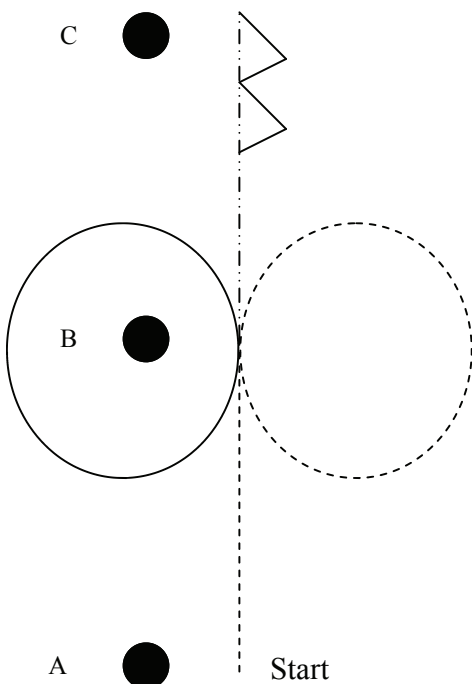

National Quarter Horse League
NQHL.com

All Walk/Jog

Pattern Book

2018 LOVE RETURNS CIRCUIT

FRIDAY
MARCH 23TH

TRAIL:
SM FRY WT
LEVEL 1 AMATEUR WT
LEVEL 1 YOUTH WT

1. JOG OVER POLES AND INTO BOX. STOP
2. EXECUTE A 360 TURN EITHER WAY.
3. BACK THRU POLES AND AROUND CORNER.
4. JOG OVER POLES.
5. JOG OVER POLES
6. JOG THRU SERPENTINE, JOG OVER POLES.
7. JOG OVER POLES

8. JOG OVER POLES.
9. JOG OVER POLES
10. STOP OR BREAK TO THE WALK, WALK OVER POLES

Good luck! Jessica Gilliam

Walk Trot

All Showmanship

1. Start at Marker A, when instructed Walk from marker A to Marker B
2. At B trot around the corner and straight to the judge
3. Stop, Set up for inspection
4. When dismissed perform a 3/4 turn to the right
5. Exit at a walk

All Equitation

1. Start at Marker A, when instructed perform a sitting trot from Marker A to Marker B
2. At B pick up the left diagonal and continue a circle to the right
3. When circle is complete pick up the right diagonal and circle left
4. Close circle break to the walk at Marker B
5. At Marker C stop and back 4 to 5 steps and proceed to the rail at a trot