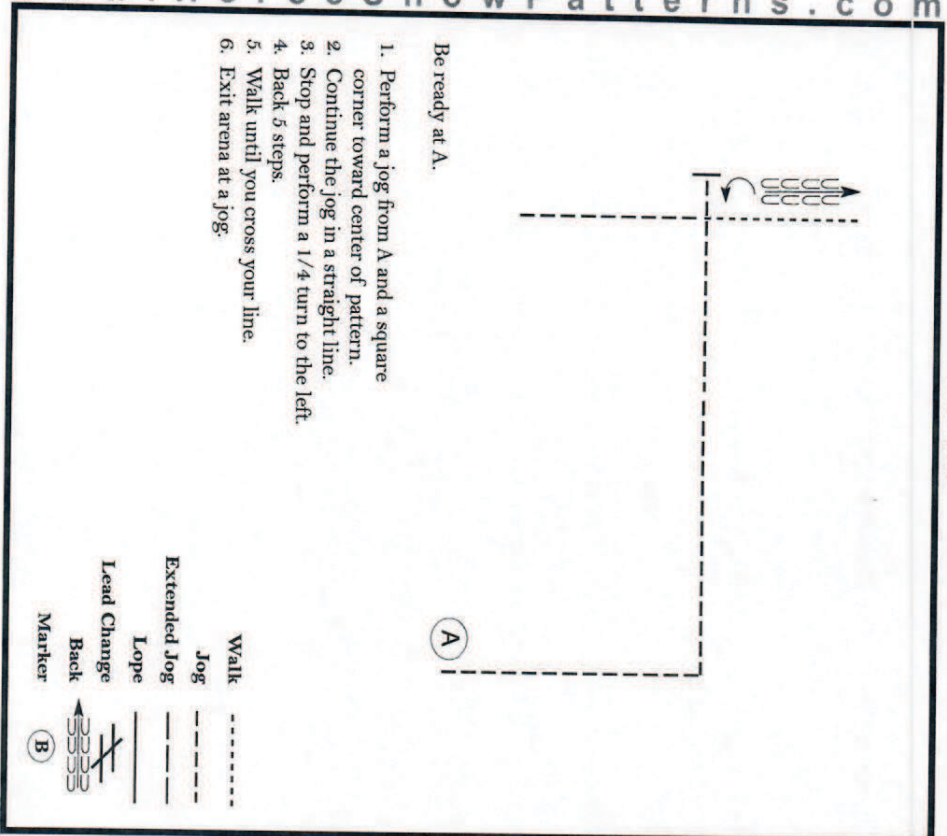

MQHA Gateway Classic

Horsemanship (All Walk Trot)

Show Date:

www.HorseShowPatterns.com

1. Be ready at A.
1. Perform a jog from A and a square corner toward center of pattern.
  2. Continue the jog in a straight line.
  3. Stop and perform a 1/4 turn to the left.
  4. Back 5 steps.
  5. Walk until you cross your line.
  6. Exit arena at a jog.

Pattern Provided by:
Krisy Starnes

©2018 HorseShowPatterns.com. All Rights Reserved.

[WHMWT-104]

www.HorseShowPatterns.com