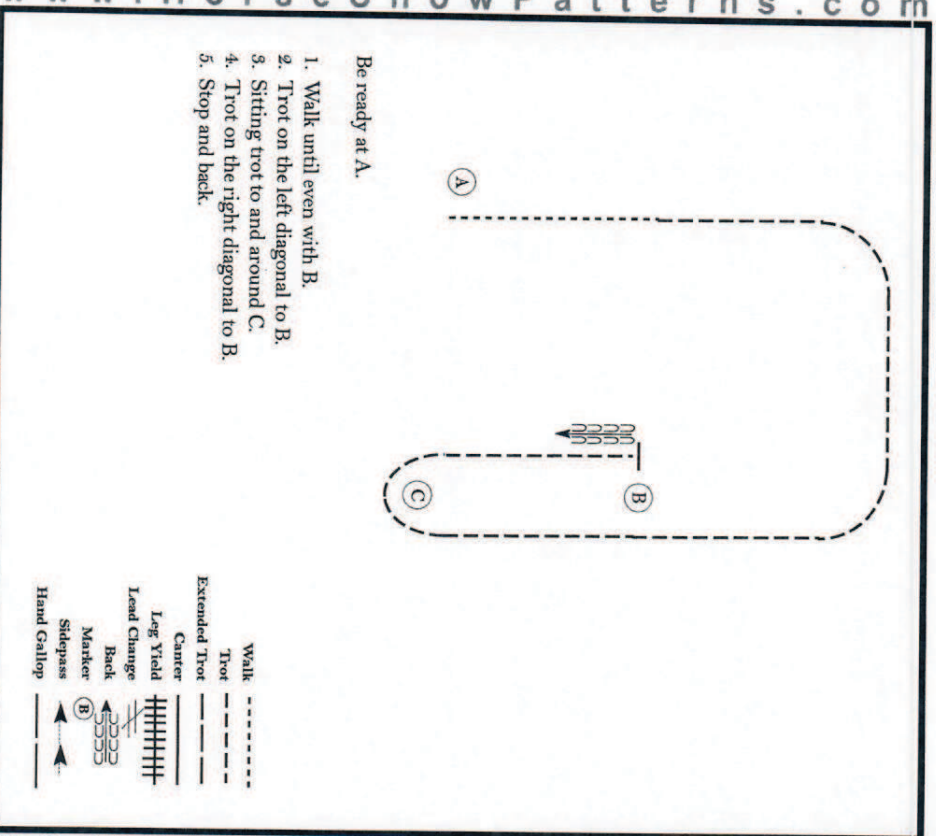

Show Date:

www.HorseShowPatterns.com

- Be ready at A.
1. Perform a jog from A and a square corner toward center of pattern.
 2. Continue the jog in a straight line.
 3. Stop and perform a 1/4 turn to the left.
 4. Back 5 steps.
 5. Walk until you cross your line.
 6. Exit arena at a jog.

Pattern Provided by:
Krisy Starnes

©2018 HorseShowPatterns.com. All Rights Reserved.

[WHMWT-104]

www.HorseShowPatterns.com

MQHA Gateway Classic

Hunt Seat Equitation (All Walk Trot)

Show Date:

www.HorseShowPatterns.com