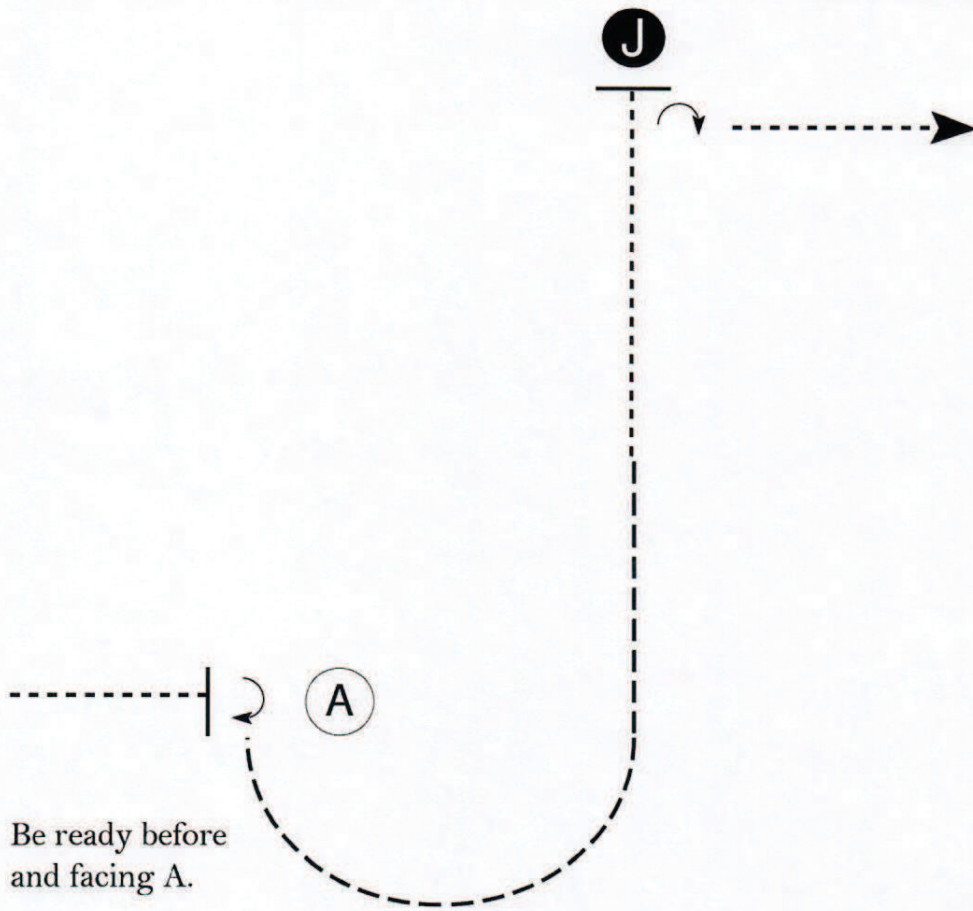

2018 Patterns

Good Luck!

Gateway Classic

Hunt Seat Equitation (Walk-Trot)

Show Date: 05/24/2018

- Be ready before A.
1. Walk to A then trot on right diagonal to center.
 2. Change diagonals in center and trot on left diagonal around to center of pattern.
 3. Change diagonals in center of arena (at X) and continue trot.
 4. Halt when even with A and back approximately one horse length. Exit at a trot.

Pattern Provided by:

Butch and Patty Campbell

©2018 HorseShowPatterns.com. All Rights Reserved.

[HSE/WT-113]

Gateway Classic
Walk TROT Horsemanship

1. Jog to center of pattern
2. Slight turn right.
3. Extend jog as shown.
4. Break to jog 20 feet from B.
5. Jog around B as shown
6. Break to walk.
7. Stop and Back

MQHA Gateway Classic

Showmanship (All Walk Trot)

Show Date:

www.HorseShowPatterns.com

www.HorseShowPatterns.com

1. Walk to A.
2. Stop and perform a 1/4 turn.
3. Trot in a half circle and halfway to Judge..
4. Walk to judge and set up for inspection.
5. When dismissed, perform a 1/4 turn and walk straight away from Judge.