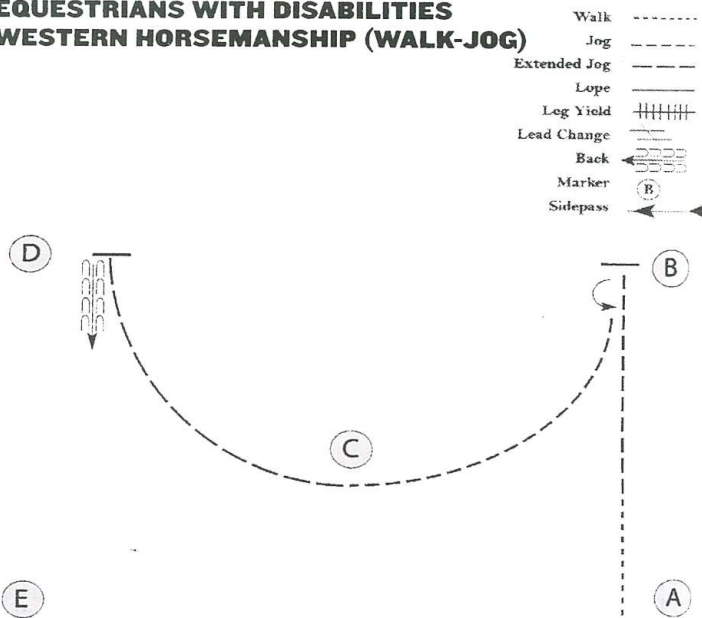

**EQUESTRIANS WITH DISABILITIES
SHOWMANSHIP**

- Be ready at A.
1. When acknowledged, walk from A, around B to C.
 2. Walk a tight circle around C.
 3. Trot to judge.
 4. Stop and set up for inspection.
 5. When dismissed, perform a 90 degree turn and walk away from judge.
- Follow the directions of your ring steward.

**EQUESTRIANS WITH DISABILITIES
HUNT SEAT EQUITATION (WALK-TROT)**

- Be ready at A.
1. Walk two horse lengths from A.
 2. Trot forward and a half circle on the left diagonal until even with B.
 3. Change diagonal and trot straight and then a half circle on the right diagonal until even with A.
 4. Stop and back approximately one horse length.
- Follow the instructions of your ring steward.

**EQUESTRIANS WITH DISABILITIES
WESTERN HORSEMANSHIP (WALK-JOG)**

- Be ready at A.
1. Walk approximately two strides from A.
 2. Jog to B.
 3. Stop and perform a 180 degree turn to the left.
 4. Jog a half circle to C.
 5. Extend the jog to D.
 6. Stop at D and back approximately one horse length.
- Follow the instructions of your ring steward.