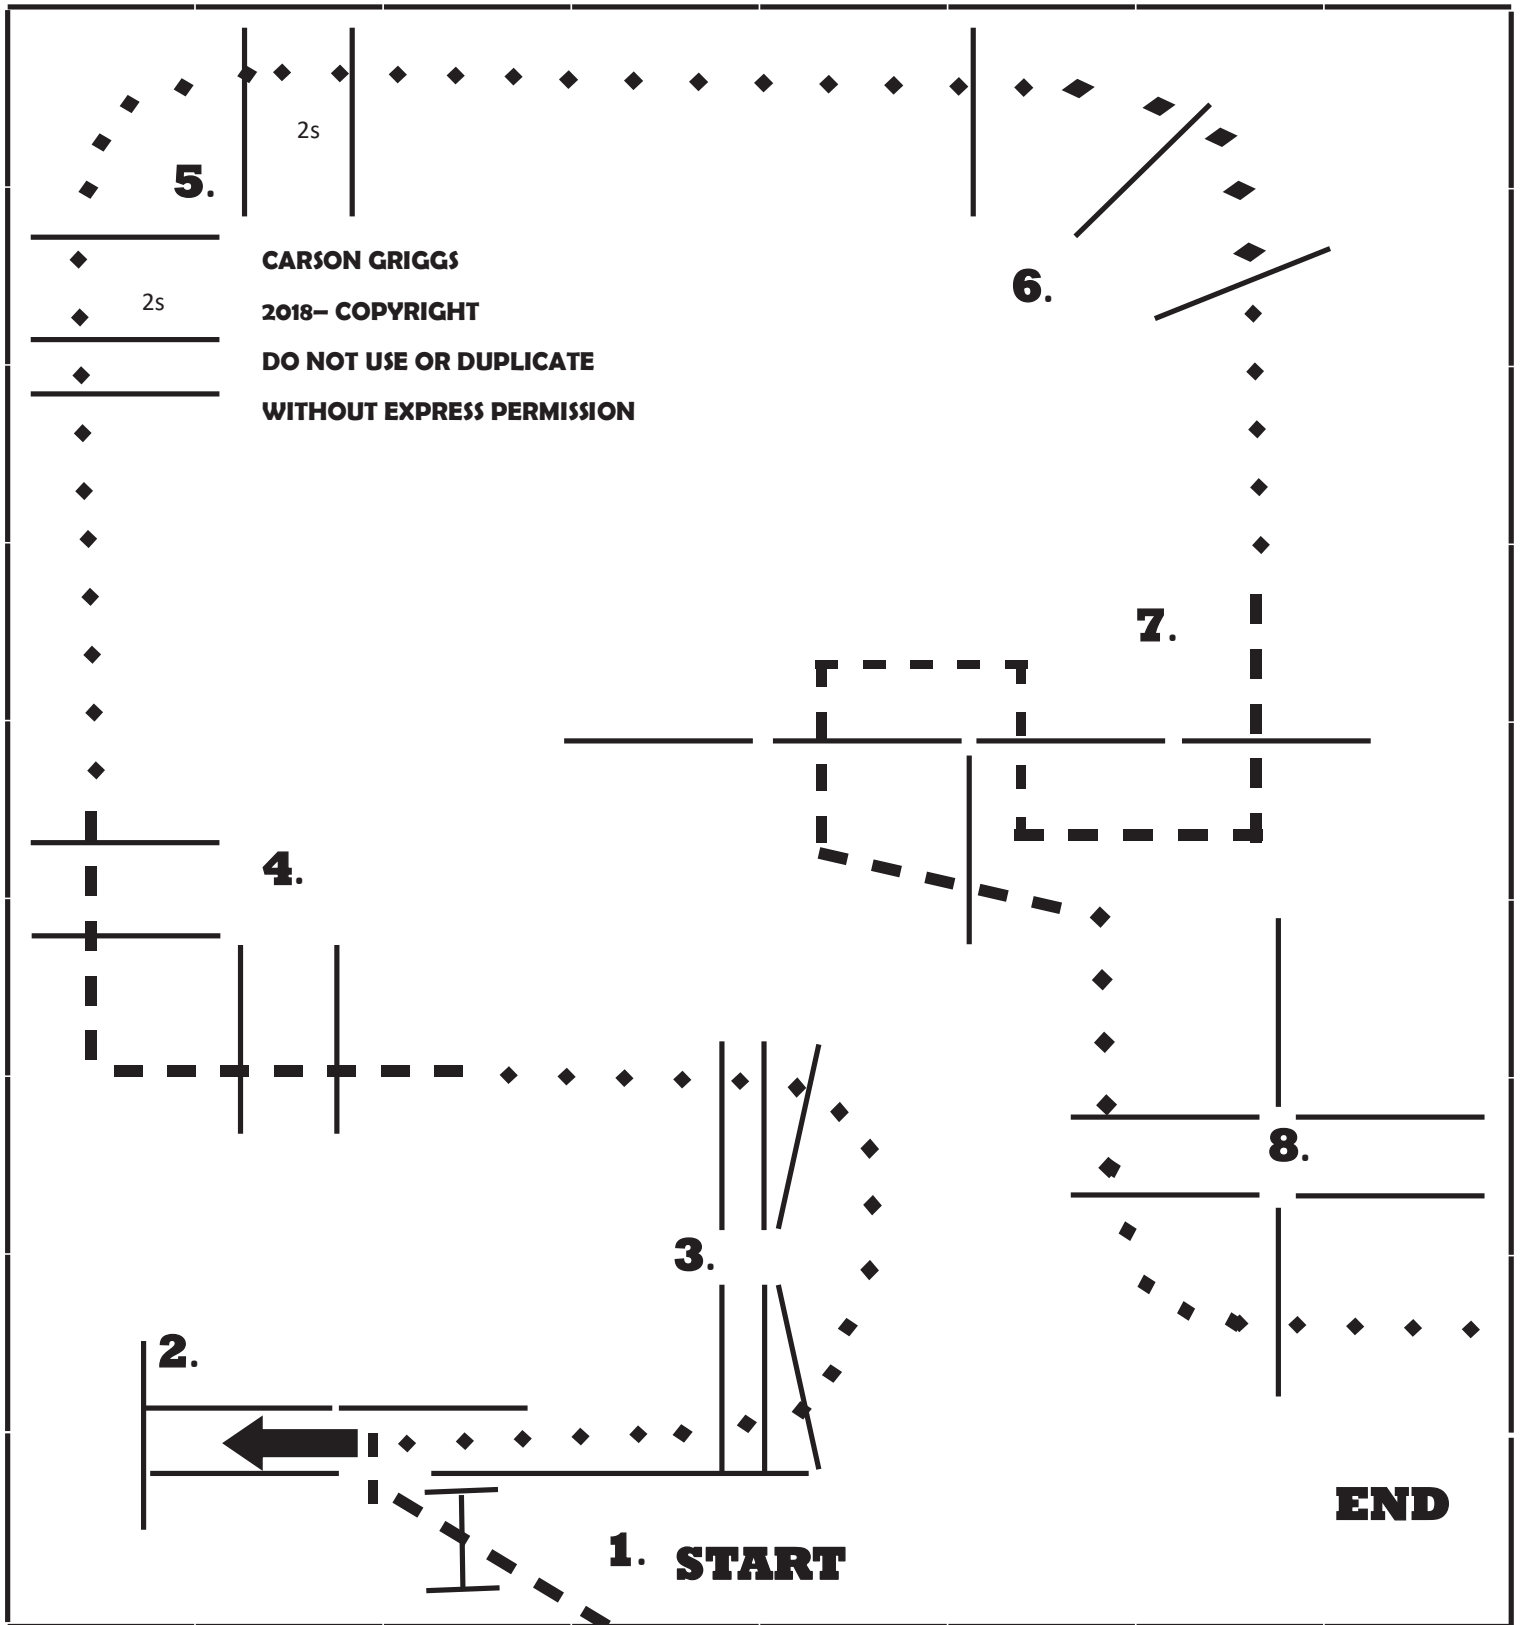

Justin Boots presented to EACH circuit award winner.

Champion & Reserve Champion High Point Awards

Small Fry, L1 Amateur & Youth Walk/Jog.

And EWD Supported & Independent Rider.

- 1. Walk through gate and into chute
- 2. Back through chute
- 3. Trot obstacle 3
- 4. Walk over poles in obstacle 4
- 5. Trot over poles around corner
- 6. Trot over fan poles
- 7. Walk serpentine as shown
- 8. Trot fan poles to complete

**EQUESTRIANS WITH DISABILITIES
SHOWMANSHIP**

- Be ready at A.
1. When acknowledged, walk from A, around B to C.
 2. Walk a tight circle around C.
 3. Trot to judge.
 4. Stop and set up for inspection.
 5. When dismissed, perform a 90 degree turn and walk away from judge.
- Follow the directions of your ring steward.

2018 Patterns

Good Luck!

Gateway Classic

Hunt Seat Equitation (Walk-Trot)

Show Date: 05/24/2018

- Be ready before A.
1. Walk to A then trot on right diagonal to center.
 2. Change diagonals in center and trot on left diagonal around to center of pattern.
 3. Change diagonals in center of arena (at X) and continue trot.
 4. Halt when even with A and back approximately one horse length. Exit at a trot.

Show Date:

www.HorseShowPatterns.com

- Be ready at A.
1. Perform a jog from A and a square corner toward center of pattern.
 2. Continue the jog in a straight line.
 3. Stop and perform a 1/4 turn to the left.
 4. Back 5 steps.
 5. Walk until you cross your line.
 6. Exit arena at a jog.