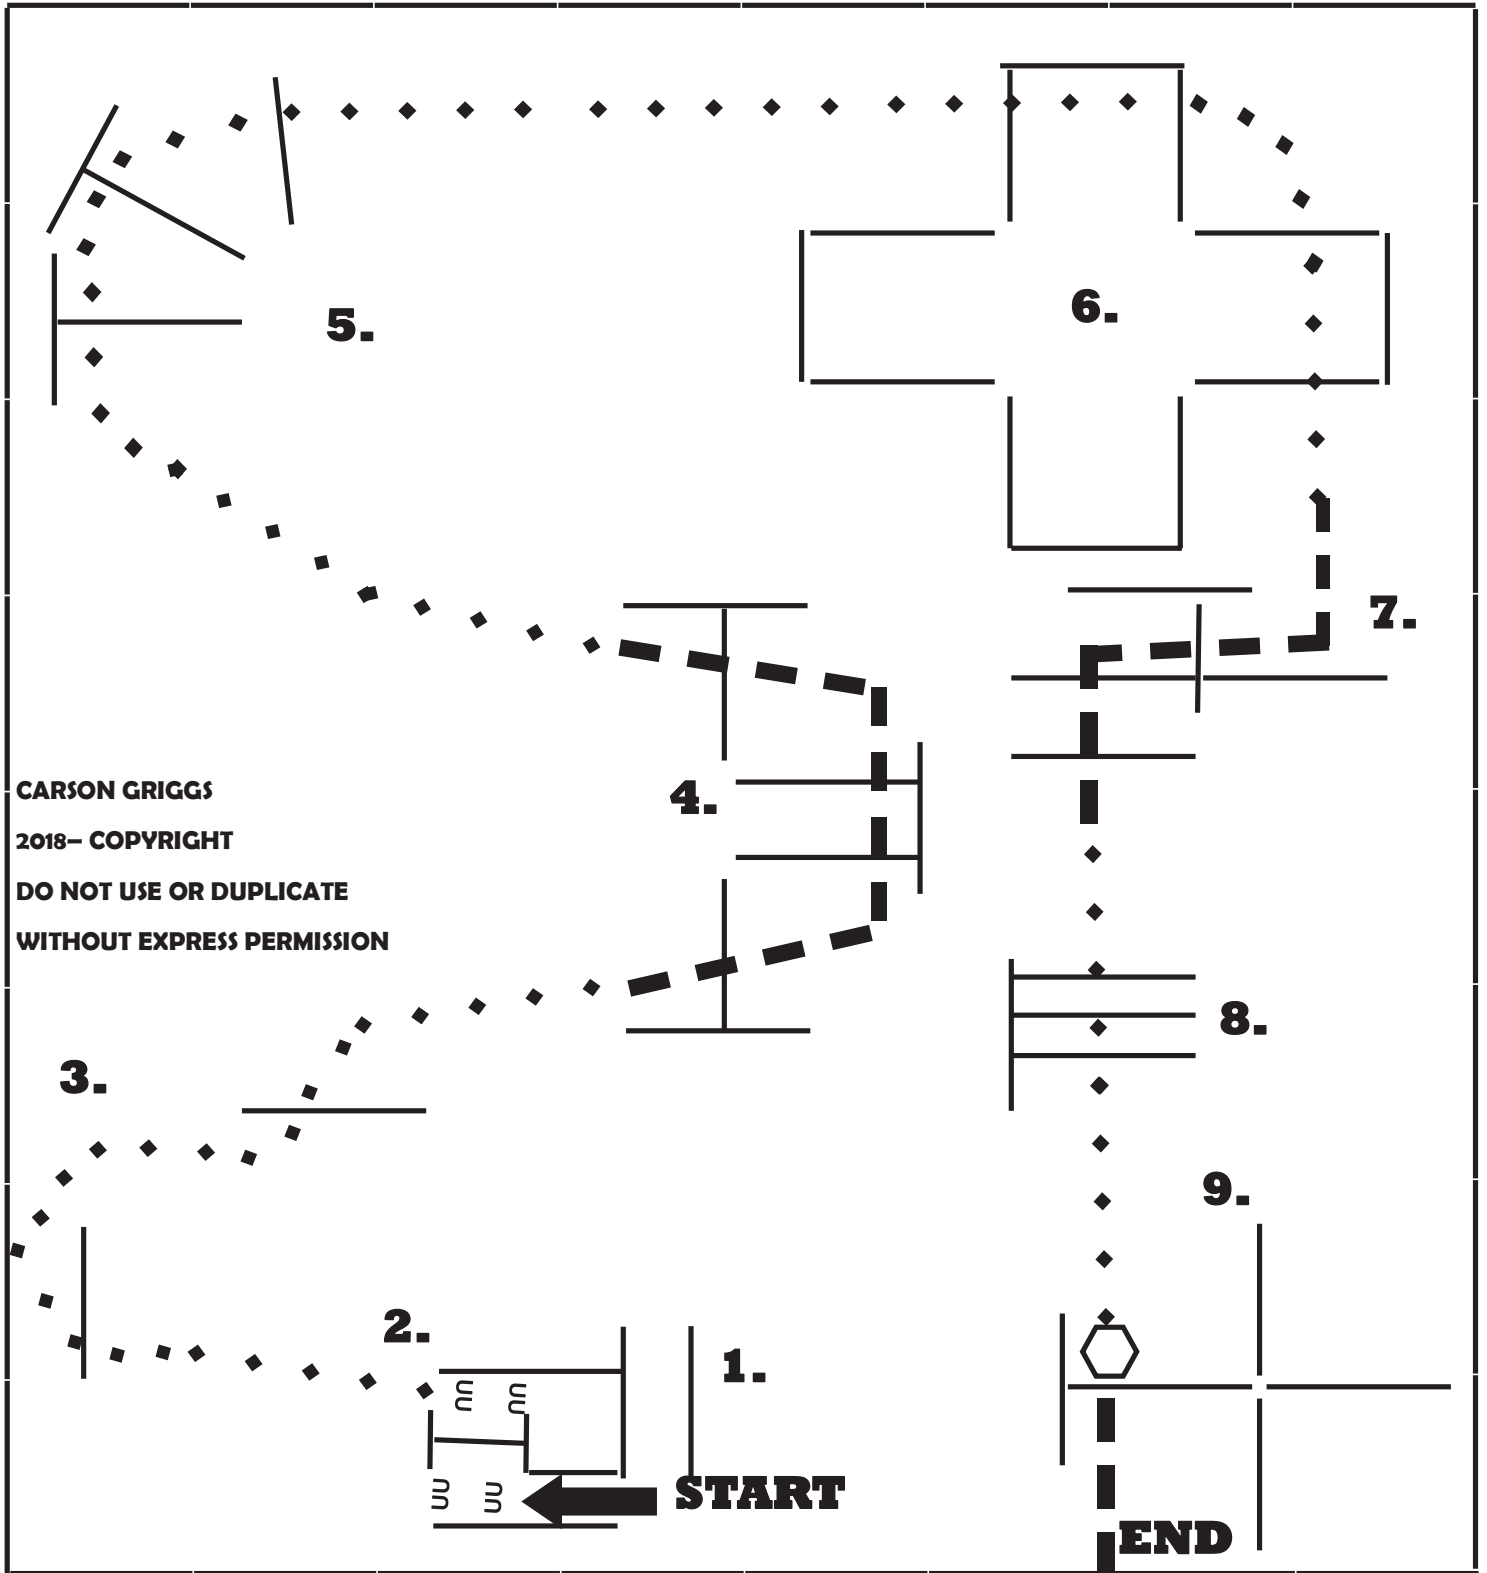

2018 Patterns

Good Luck!

Gateway Classic

Hunt Seat Equitation (Walk-Trot)

Show Date: 05/24/2018

- Be ready before A.
1. Walk to A then trot on right diagonal to center.
 2. Change diagonals in center and trot on left diagonal around to center of pattern.
 3. Change diagonals in center of arena (at X) and continue trot.
 4. Halt when even with A and back approximately one horse length. Exit at a trot.

Show Date:

www.HorseShowPatterns.com

- Be ready at A.
1. Perform a jog from A and a square corner toward center of pattern.
 2. Continue the jog in a straight line.
 3. Stop and perform a 1/4 turn to the left.
 4. Back 5 steps.
 5. Walk until you cross your line.
 6. Exit arena at a jog.

- Be ready at A.
1. Walk until even with B.
 2. Trot on the left diagonal to B.
 3. Sitting trot to and around C.
 4. Trot on the right diagonal to B.
 5. Stop and back.

Pattern Provided by:
Krisy Starnes

©2018 HorseShowPatterns.com. All Rights Reserved.

[HSEWNT-77]

www.HorseShowPatterns.com

S/S

- | | |
|--------------------------|--|
| 1. Back to approach gate | 6. Trot around corner of pinwheel |
| 2. Walk through gate | 7. Walk over poles |
| 3. Trot serpentine | 8. Trot Railroad track |
| 4. Walk around 3/4 wheel | 9. Stop, Walk over single pole to complete |
| 5. Trot fan poles | |