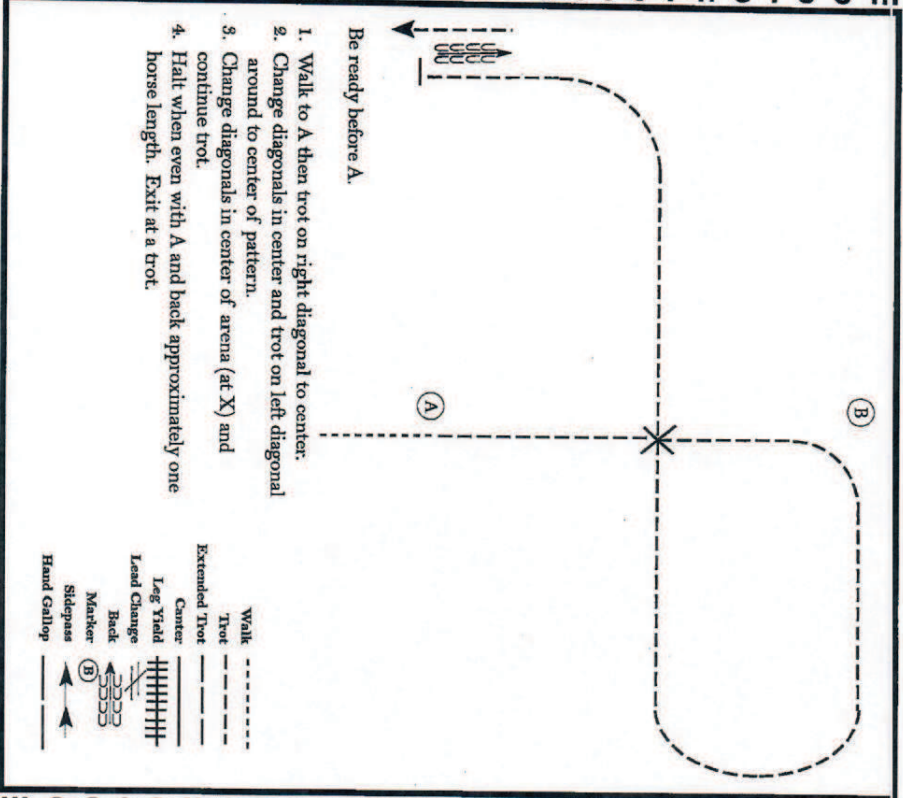

**EQUESTRIANS WITH DISABILITIES
WESTERN HORSEMANSHIP (WALK-JOG)**

- Be ready at A.
1. Walk approximately two strides from A.
 2. Jog to B.
 3. Stop and perform a 180 degree turn to the left.
 4. Jog a half circle to C.
 5. Extend the jog to D.
 6. Stop at D and back approximately one horse length.
- Follow the instructions of your ring steward.

2018 Patterns

Good Luck!

Gateway Classic

Hunt Seat Equitation (Walk-Trot)

Show Date: 05/24/2018

- Be ready before A.
1. Walk to A then trot on right diagonal to center.
 2. Change diagonals in center and trot on left diagonal around to center of pattern.
 3. Change diagonals in center of arena (at X) and continue trot.
 4. Halt when even with A and back approximately one horse length. Exit at a trot.