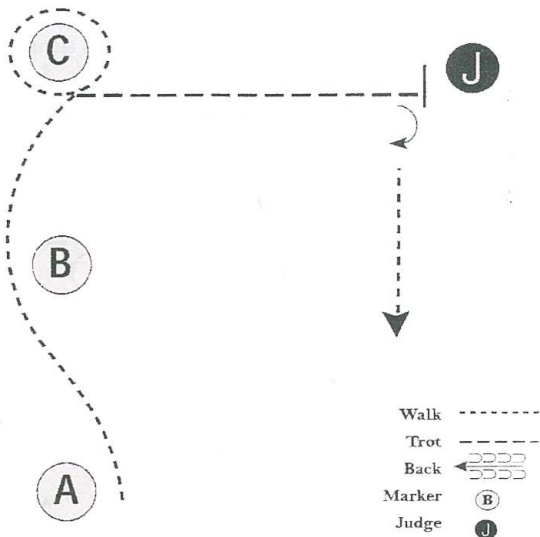

Justin Boots presented to EACH circuit award winner.

Champion & Reserve Champion High Point Awards

Small Fry, L1 Amateur & Youth Walk/Jog.

And EWD Supported & Independent Rider.

- 1. Walk through gate and into chute
- 2. Back through chute
- 3. Trot obstacle 3
- 4. Walk over poles in obstacle 4
- 5. Trot over poles around corner
- 6. Trot over fan poles
- 7. Walk serpentine as shown
- 8. Trot fan poles to complete

**EQUESTRIANS WITH DISABILITIES
SHOWMANSHIP**

- Be ready at A.
1. When acknowledged, walk from A, around B to C.
 2. Walk a tight circle around C.
 3. Trot to judge.
 4. Stop and set up for inspection.
 5. When dismissed, perform a 90 degree turn and walk away from judge.
- Follow the directions of your ring steward.

Show Date:

www.HorseShowPatterns.com

- Be ready at A.
1. Perform a jog from A and a square corner toward center of pattern.
 2. Continue the jog in a straight line.
 3. Stop and perform a 1/4 turn to the left.
 4. Back 5 steps.
 5. Walk until you cross your line.
 6. Exit arena at a jog.

©2018 HorseShowPatterns.com. All Rights Reserved.

[HSEWNT-77]

www.HorseShowPatterns.com

S/S

- | | |
|--------------------------|--|
| 1. Back to approach gate | 6. Trot around corner of pinwheel |
| 2. Walk through gate | 7. Walk over poles |
| 3. Trot serpentine | 8. Trot Railroad track |
| 4. Walk around 3/4 wheel | 9. Stop, Walk over single pole to complete |
| 5. Trot fan poles | |