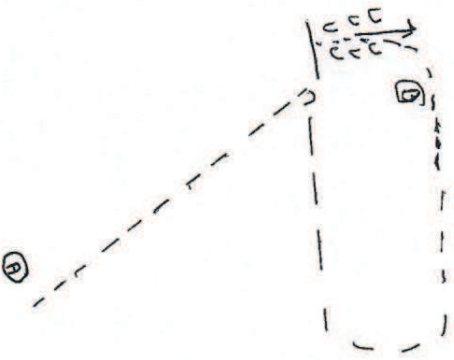

1. Jog to center of pattern
2. Slight turn right.
3. Extend jog as shown.
4. Break to jog 20 feet from B.
5. Jog around B as shown
6. Break to walk.
7. Stop and Back