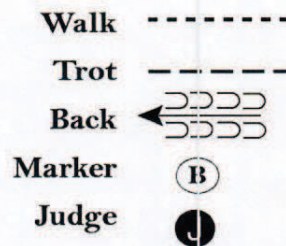

2018 Patterns

Good Luck!

Gateway Classic

Hunt Seat Equitation (Walk-Trot)

Show Date: 05/24/2018

- Be ready before A.
1. Walk to A then trot on right diagonal to center.
 2. Change diagonals in center and trot on left diagonal around to center of pattern.
 3. Change diagonals in center of arena (at X) and continue trot.
 4. Halt when even with A and back approximately one horse length. Exit at a trot.

Pattern Provided by:

Butch and Patty Campbell

©2018 HorseShowPatterns.com. All Rights Reserved.

[HSE/WT-113]

Gateway Classic
Walk TROT Horsemanship

1. Jog to center of pattern
2. Slight turn right.
3. Extend jog as shown.
4. Break to jog 20 feet from B.
5. Jog around B as shown
6. Break to walk.
7. Stop and Back

MQHA Gateway Classic

Showmanship (All Walk Trot)

Show Date:

www.HorseShowPatterns.com

www.HorseShowPatterns.com

1. Walk to A.
2. Stop and perform a 1/4 turn.
3. Trot in a half circle and halfway to Judge..
4. Walk to judge and set up for inspection.
5. When dismissed, perform a 1/4 turn and walk straight away from Judge.

Follow the instructions of your ring steward.

[S/WT-82]

Pattern Provided by:

Krisy Starnes

©2018 HorseShowPatterns.com. All Rights Reserved.

11

MQHA Gateway Classic

Horsemanship (All Walk Trot)