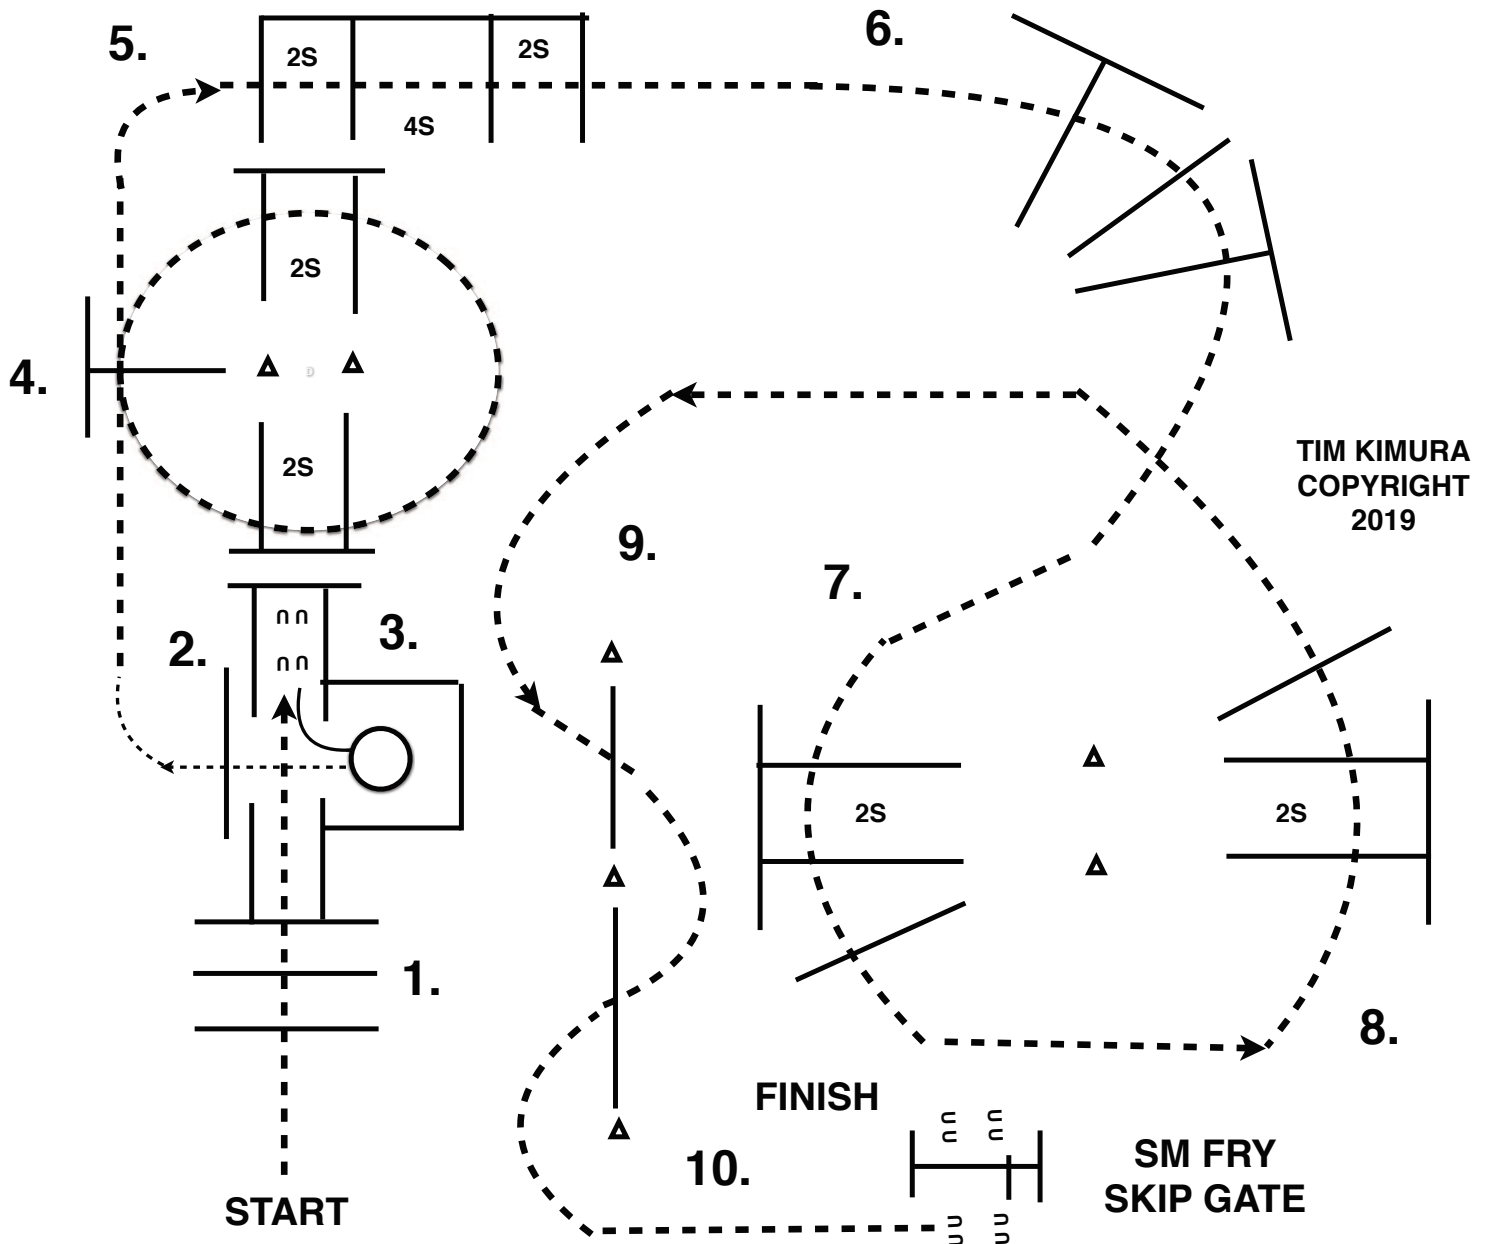

FRIDAY MARCH 15

TRAIL:

SM FRY WT
L1 AMATEUR WT
L1 YOUTH WT

1. JOG OVER POLES, JOG INTO CHUTE.
2. BACK AROUND CORNER INTO BOX.
3. EXECUTE A 360 TURN EITHER WAY, WALK OUT BOX, WALK OVER POLE.
4. JOG OVER POLES.
5. JOG OVER POLES.
6. JOG OVER POLES.
7. JOG OVER POLES.
8. JOG OVER POLES.
9. JOG THRU SERPENTINE, JOG OVER POLES.
10. JOG UP TO GATE. GATE: LH OPEN , THEN WALK THRU AND CLOSE GATE NO POLE.

2019 LOVE CIRCUIT

SMALL FRY WT
L1 AMATEUR WT AND L1 YOUTH WT

Tim Kimura
Copyright 2019

SATURDAY MARCH 16

1. GATE: RH OPEN, WALK THRU CLOSE GATE. NO POLE IN GATE
2. YOU MAY WALK FORWARD, THEN, JOG OVER POLES.
3. JOG OVER POLES
4. STOP OR BREAK TO THE WALK WALK OVER POLE

SM FRY SKIP GATE....START AT NO. 2

5. JOG THRU BOX.
6. JOG THRU SERPENTINE.
7. JOG OVER POLES.
8. JOG OVER POLES.
9. JOG INTO CHUTE, BACK AROUND CORNER AND BACK INTO BOX.
10. EXECUTE A 360 TURN IN EITHER DIRECTION, WALK OUT BOX.
11. WALK OVER POLES.

Show Date: 03/16/2019 - 03/18/2019

Pattern Provided by:

[S/WT-1]

©2019 HorseShowPatterns.com. All Rights Reserved.

Love Circuit Venice, FL

Western Horsemanship (Walk Trot)

Show Date: 03/16/2019 - 03/18/2019