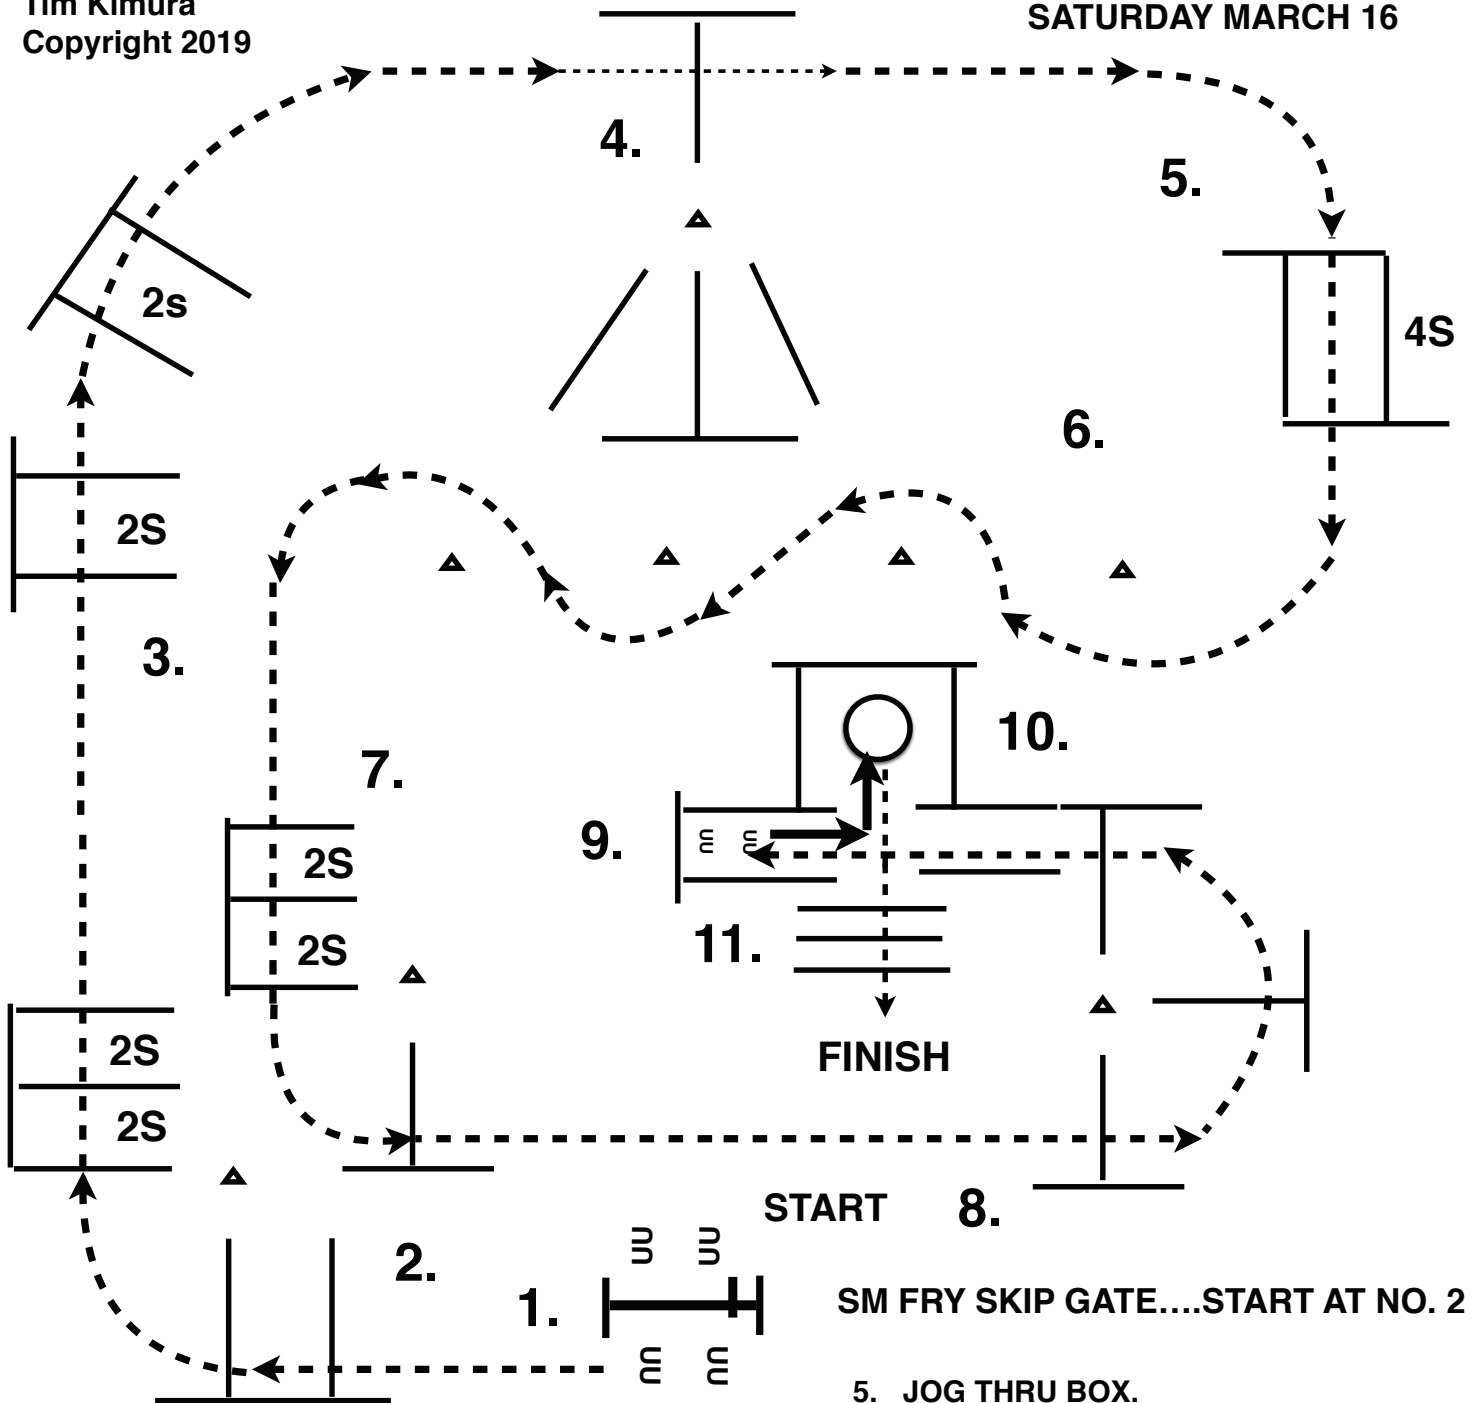

FRIDAY MARCH 15

TRAIL:

SM FRY WT
L1 AMATEUR WT
L1 YOUTH WT

1. JOG OVER POLES, JOG INTO CHUTE.
2. BACK AROUND CORNER INTO BOX.
3. EXECUTE A 360 TURN EITHER WAY, WALK OUT BOX, WALK OVER POLE.
4. JOG OVER POLES.
5. JOG OVER POLES.
6. JOG OVER POLES.
7. JOG OVER POLES.
8. JOG OVER POLES.
9. JOG THRU SERPENTINE, JOG OVER POLES.
10. JOG UP TO GATE. GATE: LH OPEN , THEN WALK THRU AND CLOSE GATE NO POLE.

2019 LOVE CIRCUIT

SMALL FRY WT
L1 AMATEUR WT AND L1 YOUTH WT

Tim Kimura
Copyright 2019

SATURDAY MARCH 16

1. GATE: RH OPEN, WALK THRU CLOSE GATE. NO POLE IN GATE
2. YOU MAY WALK FORWARD, THEN, JOG OVER POLES.
3. JOG OVER POLES
4. STOP OR BREAK TO THE WALK WALK OVER POLE

Love Circuit Venice, FL

Hunt Seat Equitation (Walk Trot)

Show Date: 03/16/2019 - 03/18/2019

Pattern Provided by:

[HSE/WT-14]

©2019 HorseShowPatterns.com. All Rights Reserved.

Love Circuit Venice, FL

Showmanship (Small Fry)

Show Date: 03/16/2019 - 03/18/2019

Pattern Provided by:

[S/WT-1]

©2019 HorseShowPatterns.com. All Rights Reserved.

Love Circuit Venice, FL

Western Horsemanship (Walk Trot)

Show Date: 03/16/2019 - 03/18/2019