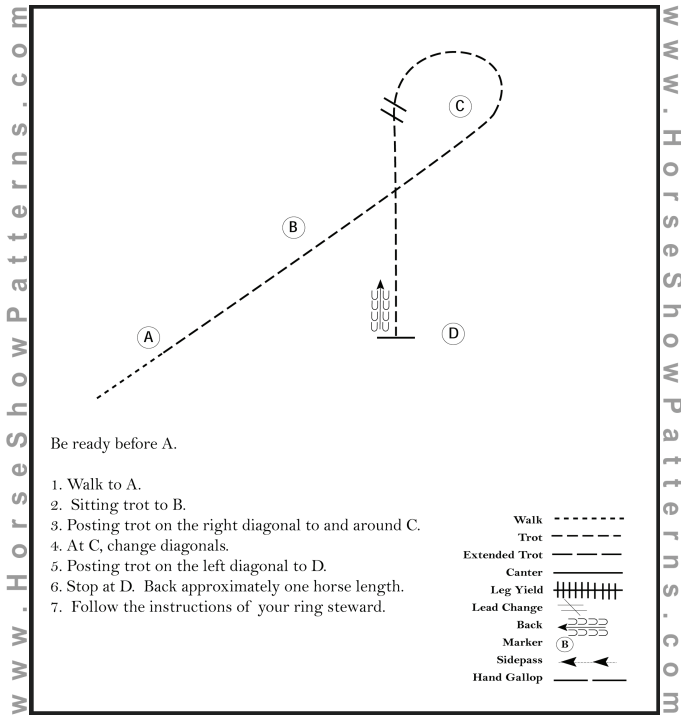

Love Circuit Venice, FL

Hunt Seat Equitation (Walk Trot)

Show Date: 03/16/2019 - 03/18/2019

Pattern Provided by:

[HSE/WT-14]