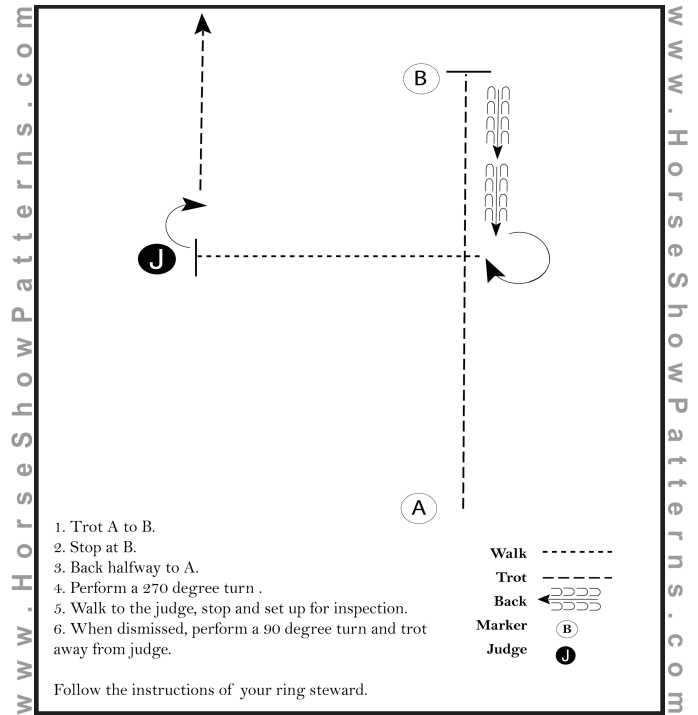

Love Circuit Venice, FL

Showmanship (Small Fry)

Show Date: 03/16/2019 - 03/18/2019

Pattern Provided by:

[S/WT-1]