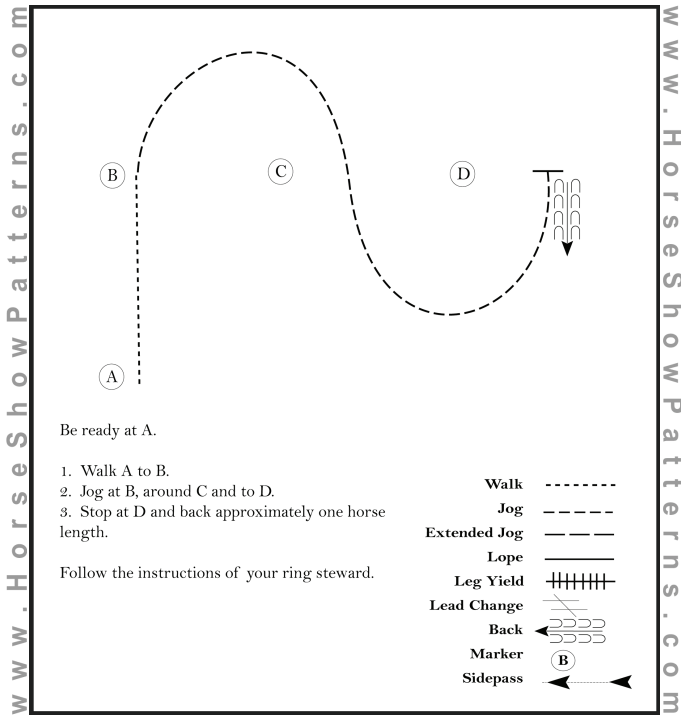

Love Circuit Venice, FL

Western Horsemanship (Walk Trot)

Show Date: 03/16/2019 - 03/18/2019

Pattern Provided by:

[WH/WT-6]