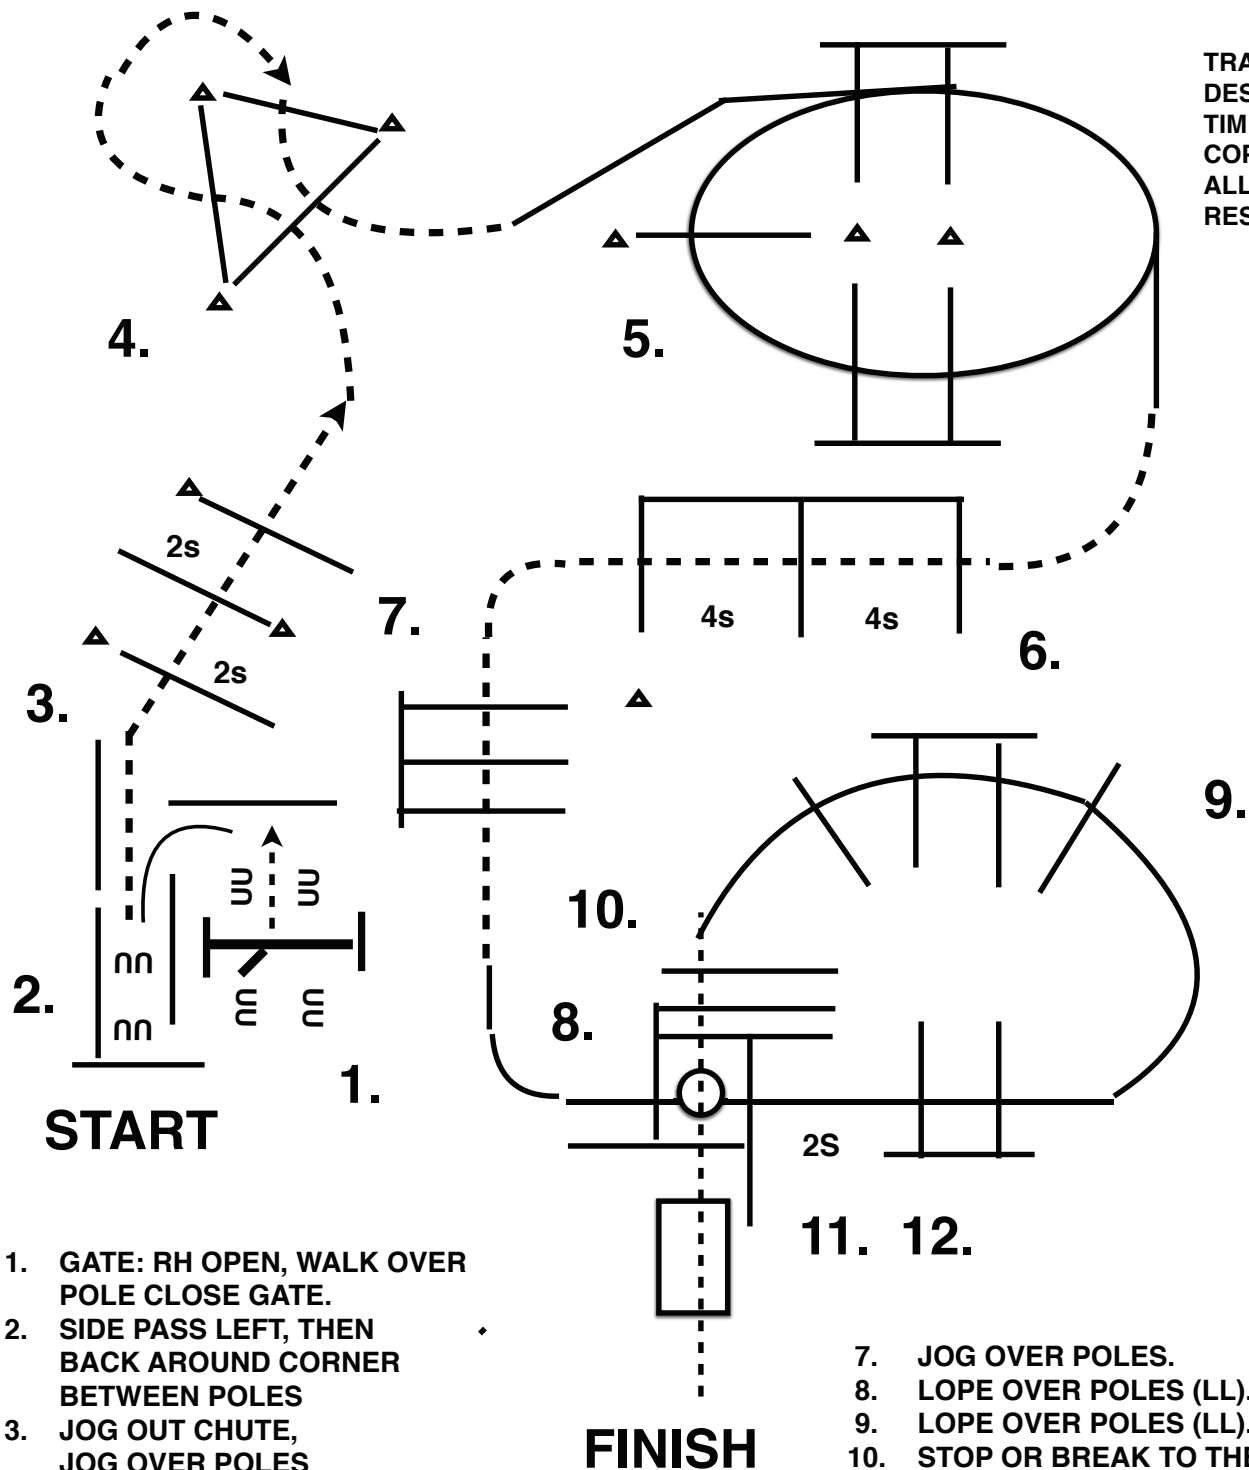

Pattern Book

Western Riding

Green/Novice/Level 1 - L1 Pattern 4

All Others - Regular 4

Reining

All - pattern 9

Ranch Riding

All - pattern 7

2019 LOVE RETURNS CIRCUIT

ALL TRAIL CLASSES

MARCH 22ND

TRAIL COURSES
DESIGNED BY
TIM KIMURA
COPYRIGHT 2019
ALL RIGHTS
RESERVED.

1. GATE: RH OPEN, WALK OVER POLE CLOSE GATE.
2. SIDE PASS LEFT, THEN BACK AROUND CORNER BETWEEN POLES
3. JOG OUT CHUTE, JOG OVER POLES
4. JOG AROUND CONES, JOG OVER POLES.
5. LOPE OVER POLES (RL)
6. BREAK TO JOG, JOG OVER POLES.

7. JOG OVER POLES.
8. LOPE OVER POLES (LL).
9. LOPE OVER POLES (LL).
10. STOP OR BREAK TO THE WALK WALK OVER POLES AND INTO BOX.
11. EXECUTE A 360 TURN EITHER WAY, WALK OUT BOX.
12. WALK OVER BRIDGE.