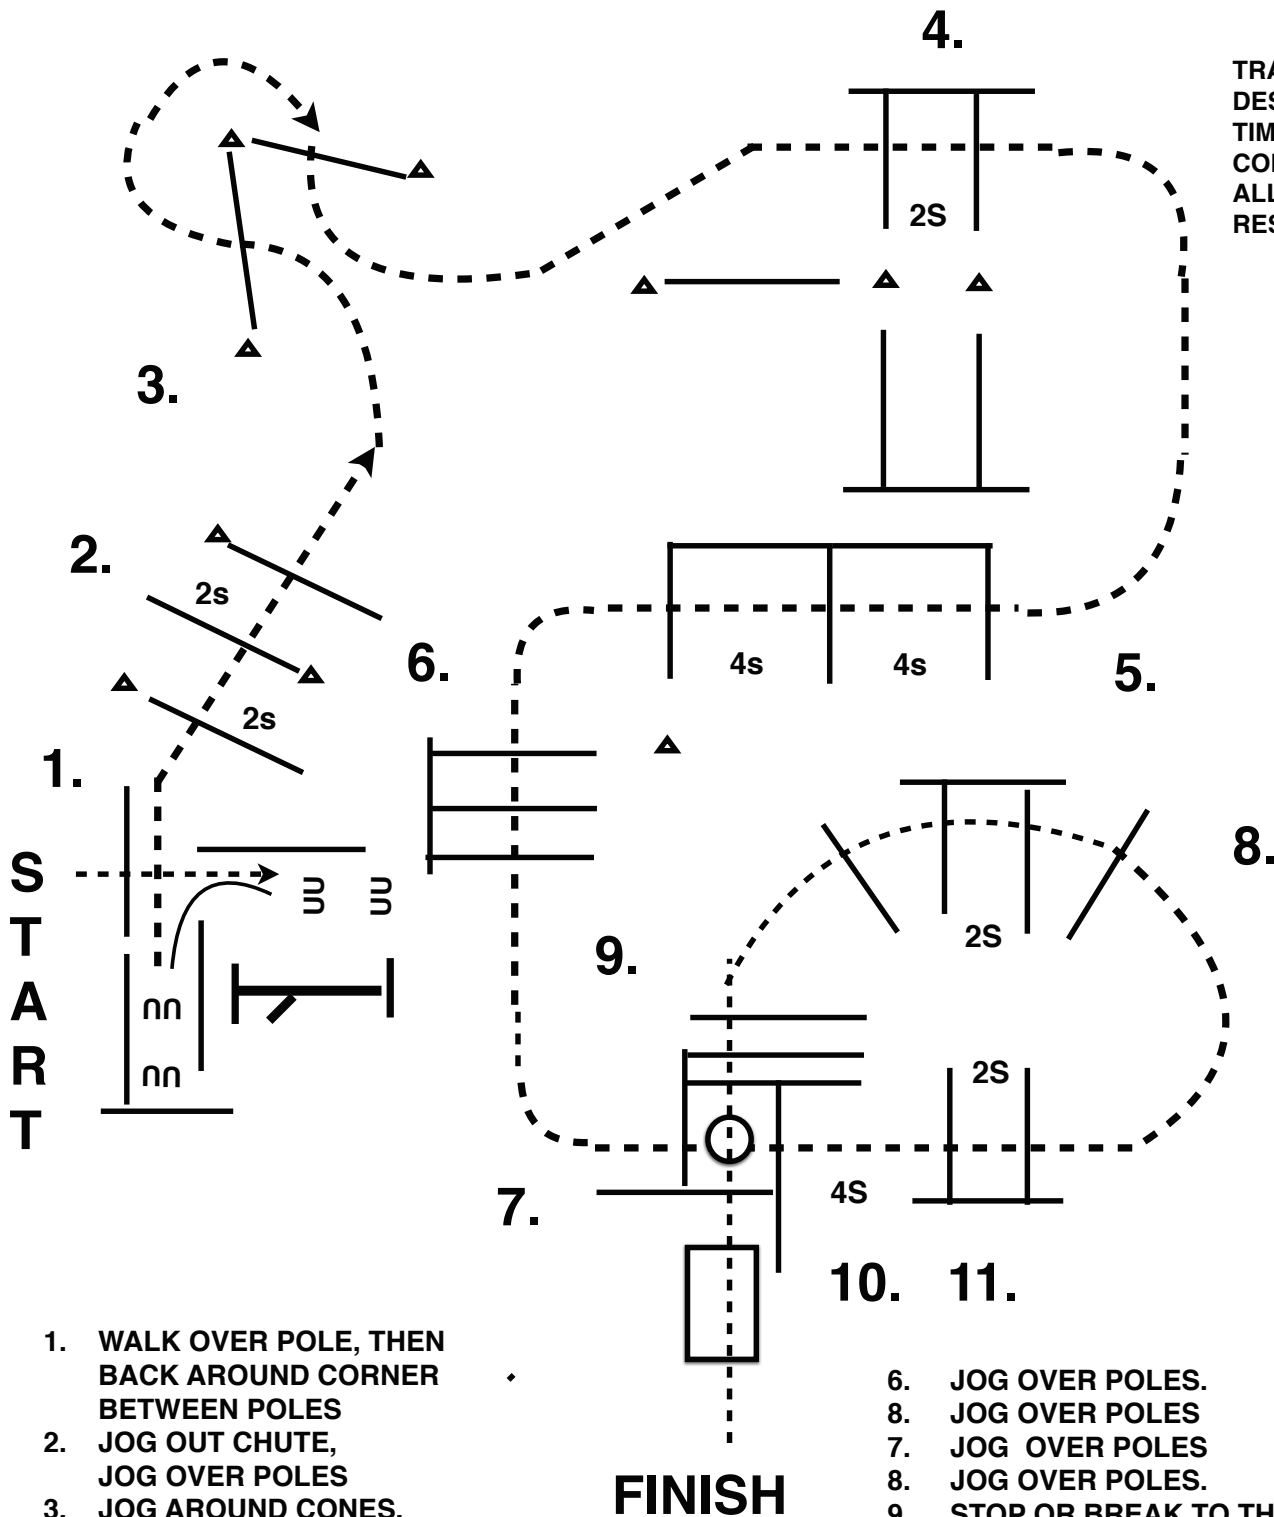

All Walk/Jog

Pattern Book

2019 LOVE RETURNS CIRCUIT

FRIDAY, MARCH 22

SM FRY WT

L1 AMATEUR WT

L1 YOUTH WT

TRAIL COURSES
DESIGNED BY
TIM KIMURA
COPYRIGHT 2019
ALL RIGHTS
RESERVED.

1. WALK OVER POLE, THEN BACK AROUND CORNER BETWEEN POLES
2. JOG OUT CHUTE, JOG OVER POLES
3. JOG AROUND CONES, JOG OVER POLES.
4. JOG OVER POLES
5. JOG OVER POLES.

6. JOG OVER POLES.
8. JOG OVER POLES
7. JOG OVER POLES
8. JOG OVER POLES.
9. STOP OR BREAK TO THE WALK WALK OVER POLES AND INTO BOX.
10. EXECUTE A 360 TURN EITHER WAY, WALK OUT BOX.
11. WALK OVER BRIDGE.