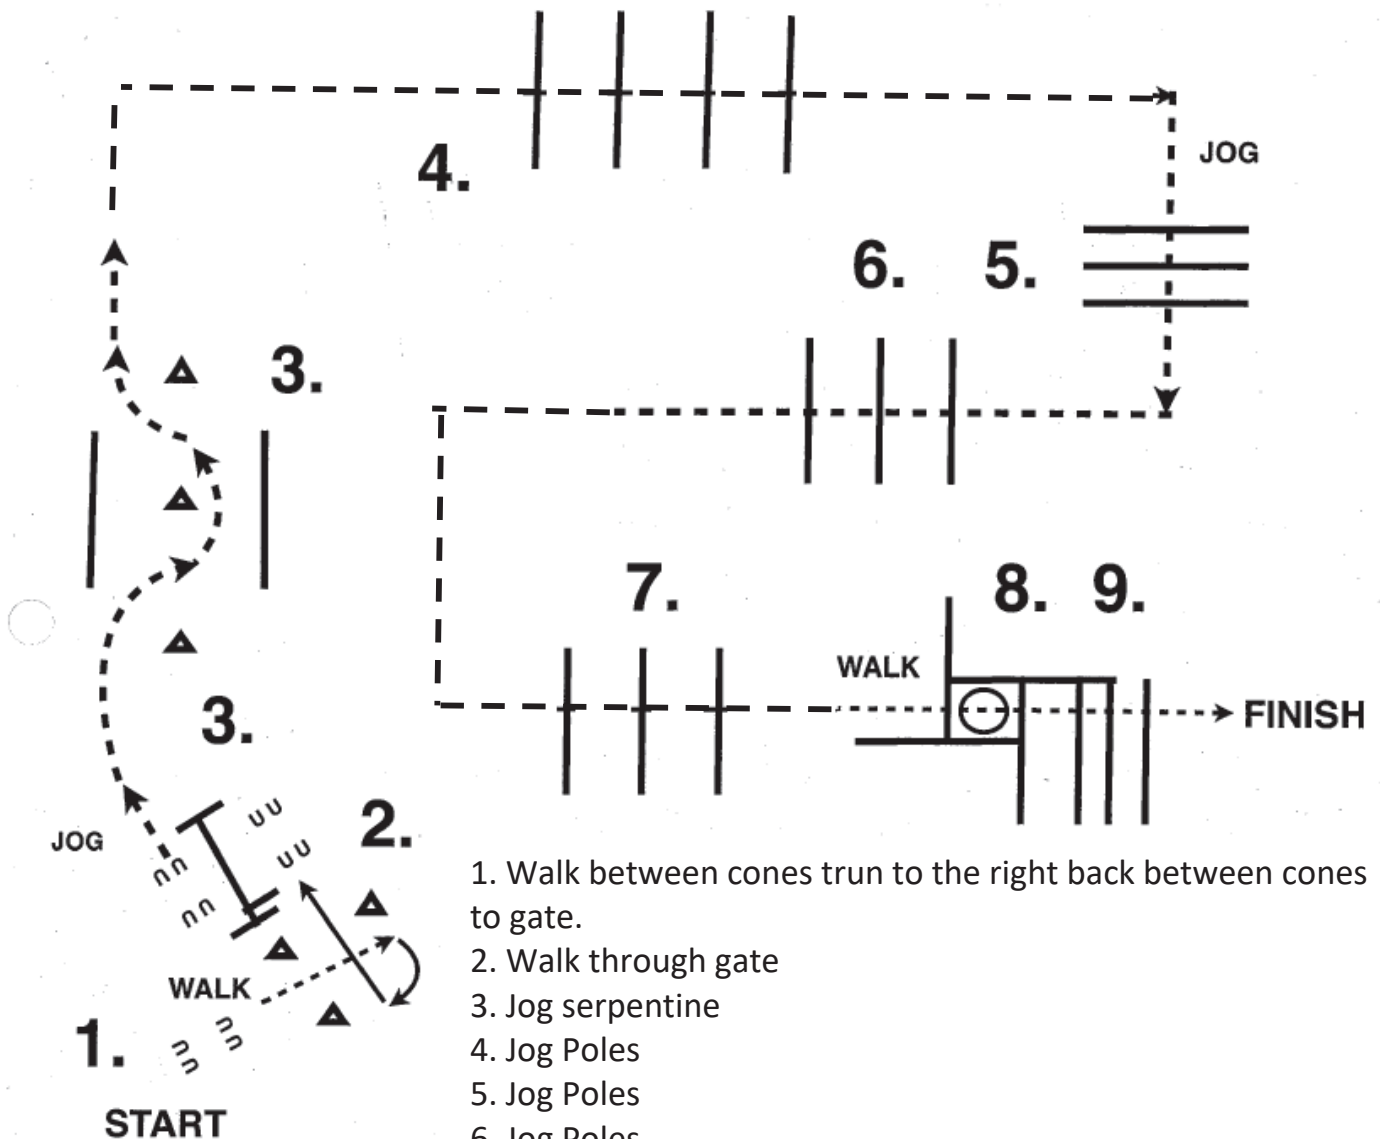

2019 TSQHA May Show Round 1 Walk/Jog Trail

1. Walk between cones turn to the right back between cones to gate.
2. Walk through gate
3. Jog serpentine
4. Jog Poles
5. Jog Poles
6. Jog Poles
7. Jog Poles
8. Stop or break to the walk into box and 360 either way
9. Walk over poles to finish

2019 TSQHA May

Horsemanship (All WJ)

Show Date:

www.HorseShowPatterns.com

Be ready at A.

1. Perform a jog from A and a square corner toward center of pattern.
2. Continue the jog in a straight line.
3. Stop and perform a 1/4 turn to the left.
4. Back 5 steps.
5. Walk until you cross your line.
6. Exit arena at a jog.

2019 TSQHA May

Equitation (All WT)

Show Date:

www.HorseShowPatterns.com

Be ready at A.

1. Walk for 3-4 strides.
2. Posting trot on the right diagonal for 6 strides.
3. Change diagonals and trot a circle to the right.
4. When at the center, sitting trot in a straight line for 6-8 strides.
5. Halt and back approximately one horse length.

Pattern Provided by:
Clint Fullerton

©2019 HorseShowPatterns.com. All Rights Reserved.

2019 TSQHA May

Showmanship (Small Fry)

Show Date:

www.HorseShowPatterns.com

Be ready at A.

1. Walk halfway from A to judge.
2. Trot until even with judge.
3. Stop and perform a 180 degree turn.
4. Trot to and around A and halfway to judge.
5. Walk to judge.
6. Stop and set up for inspection.
7. When dismissed, perform a 90 degree turn.
8. Walk straight away from judge.