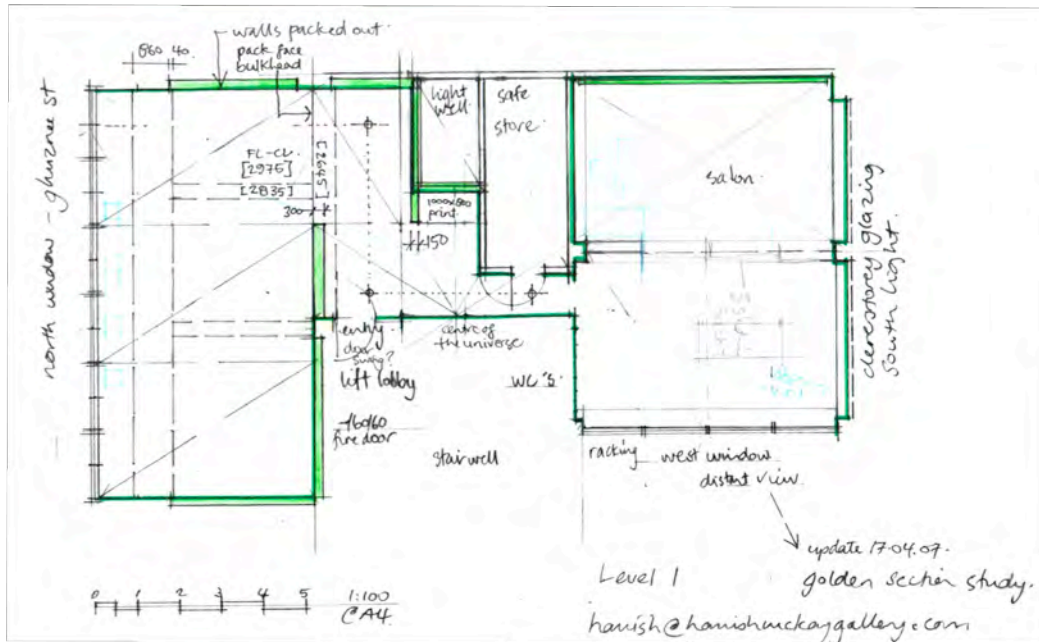

Hamish McKay Gallery
1st Floor 39 Ghuznee St
Wellington

brief

conversion of masonic lodge to contemporary dealer gallery space

client

Hamish McKay

photos courtesy of Hamish McKay Gallery