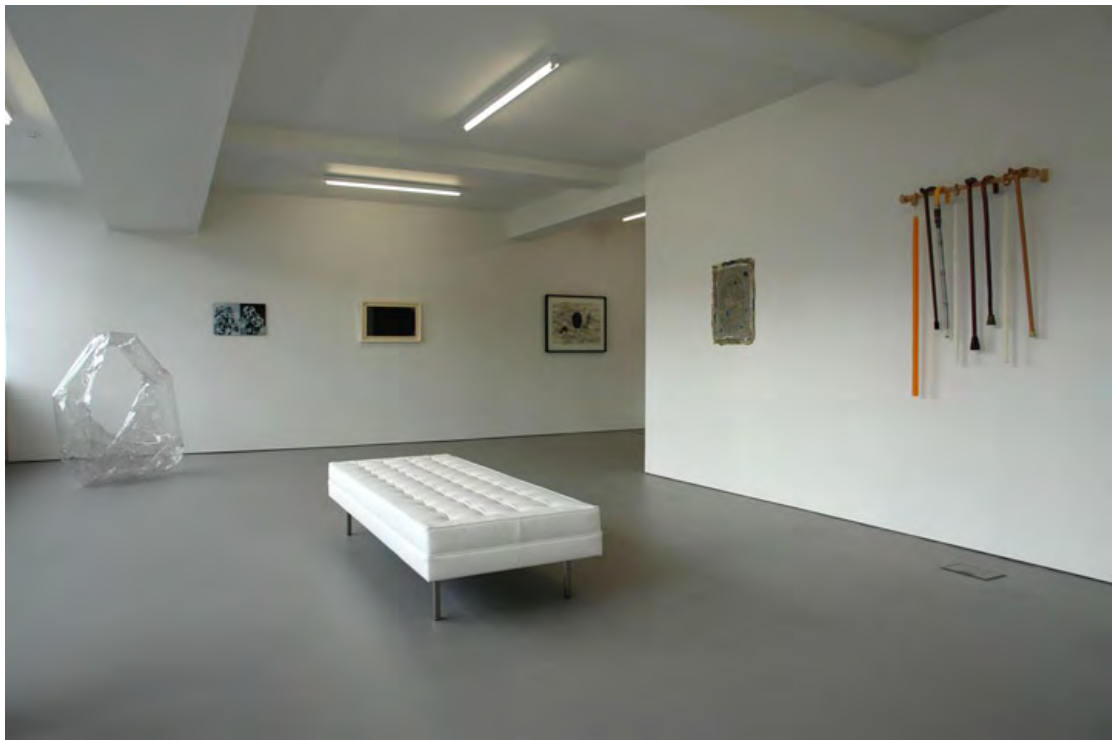

Hamish McKay Gallery
1st Floor 39 Ghuznee St
Wellington

brief

conversion of masonic lodge to contemporary dealer gallery space

client

Hamish McKay

photos courtesy of Hamish McKay Gallery