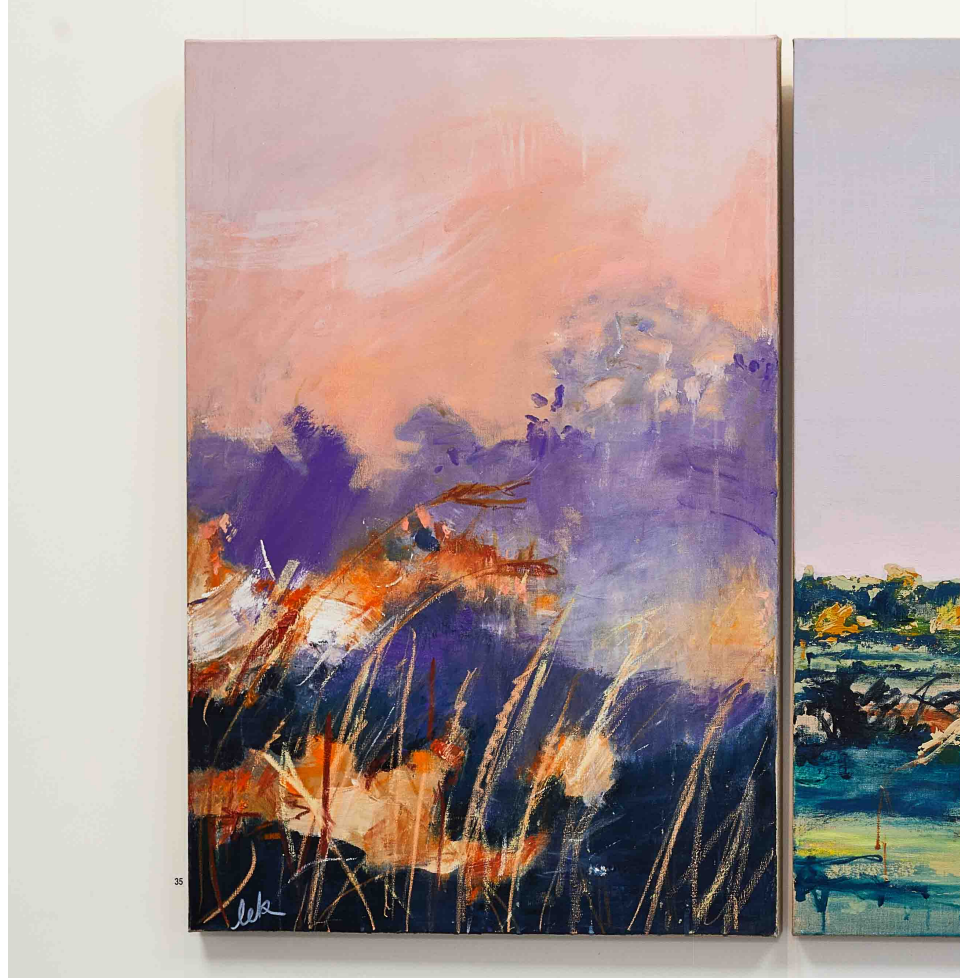

(Left) Disperse, Karajarri Country

Ink and Acrylic on Canvas,

39cm x 29cm x 5.5cm,

Including shadow oak frame,

\$360 ●

(Right) A Coastal Tale, Karajarri Country

Ink and Acrylic on Canvas

39cm x 29cm x 5.5cm

(Left) Bush Choir, Bardi Country

Ink and Acrylic on Canvas,

39cm x 29cm x 5.5cm,

Including shadow oak frame,

\$360

(Right) Slowing Time, Bardi Country

Ink and Acrylic on Canvas

39cm x 29cm x 5.5cm

(Left) *Rock Pool, Karajarri Country,*

Acrylic on Canvas, 122cm x 91cm x 4cm,

\$2,200 ●

(Right) *Rock Face, Karajarri Country,*

Acrylic on Canvas, 122cm x 91cm x 4cm.

\$2,200 ●

(Left) Flickering Light,

Mixed media on Paper,

Acrylic on Silk

36cm x 36cm x 3cm

\$420 each

Pindan Stacks, Gantheaume Point, Jukun Country, Mixed media on Clay board, 36cm x 288cm x 4cm, \$420 ●

Cool Burn, Mixed media on Linen, 92cm x 61cm x 4cm, \$620