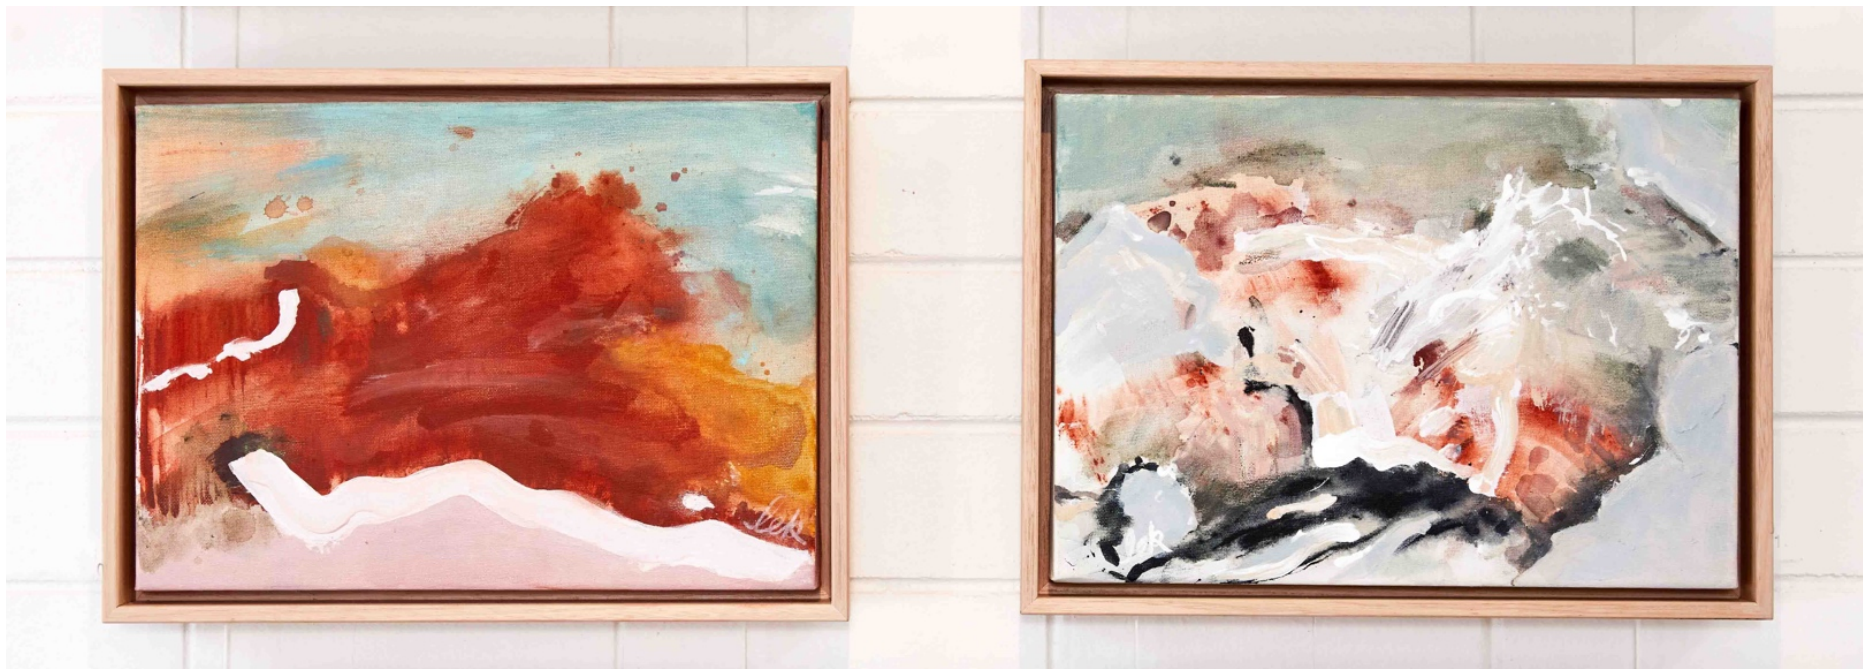

LAUREN KENNEDY

Lauren Kennedy and Gabrielle Scott
Pindan Toes: A dialogue between painting and object, exploring the energy of the Kimberley

Charcoal Prawn, Nyul Nyul Country
Ink and Acrylic on Canvas, 29cm x 24cm x 5.5cm (Including frame) \$320 ●

Ink and Acrylic on Canvas, *(Left) Untold Beauty, Nyul Nyul Country*
39cm x 29cm x 5.5cm, Including shadow oak frame, \$360 ●

Ink and Acrylic on Canvas *(Right) Arrow Pearl Base, Nyul Nyul Country*
39cm x 29cm x 5.5cm Including shadow oak frame, \$360 ●

(Left) Disperse, Karajarri Country

Ink and Acrylic on Canvas,

39cm x 29cm x 5.5cm,

Including shadow oak frame,

\$360 ●

(Right) A Coastal Tale, Karajarri Country

Ink and Acrylic on Canvas

39cm x 29cm x 5.5cm