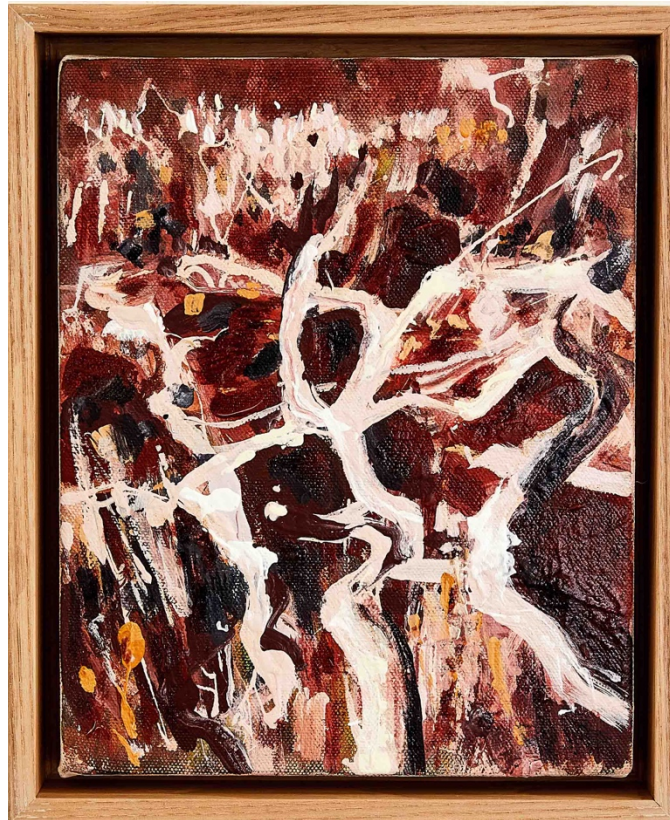

(Left) Disperse, Karajarri Country

Ink and Acrylic on Canvas,

39cm x 29cm x 5.5cm,

Including shadow oak frame,

\$360 ●

(Right) A Coastal Tale, Karajarri Country

Ink and Acrylic on Canvas

39cm x 29cm x 5.5cm

(Left) Bush Choir, Bardi Country

Ink and Acrylic on Canvas,

39cm x 29cm x 5.5cm,

Including shadow oak frame,

\$360

(Right) Slowing Time, Bardi Country

Ink and Acrylic on Canvas

39cm x 29cm x 5.5cm

(Left) *Rock Pool, Karajarri Country,*

Acrylic on Canvas, 122cm x 91cm x 4cm,

\$2,200 ●

(Right) *Rock Face, Karajarri Country,*

Acrylic on Canvas, 122cm x 91cm x 4cm.

\$2,200 ●

(Left) Flickering Light,

Mixed media on Paper,

60cm x 73cm,

\$420

(Right) Soft Gaze,

Mixed media on Paper,

60cm x 73cm,

\$420

Our Beating Hearts, Oil and Acrylic on Canvas, 24cm x 29cm x 5.5cm, Including shadow oak frame, \$260

Pindan Toes, Oil and Acrylic on Canvas, 24cm x 29cm x 5.5cm, Including shadow oak frame, \$260