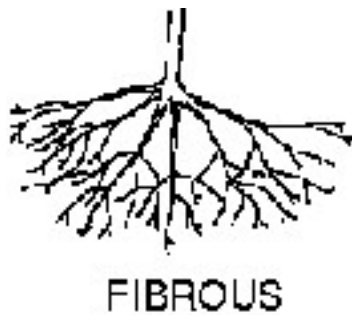

PLANT CHARACTERISTICS

Leaf Types

Root Types (the different types of root arrangements)

Leaf Venation (how the veins of the leaf are arranged)

Palmately
Veined

Pinnately
Veined

Parallel

Leaf Shapes (what shape the leaf has)

Obovate

Ovate

Peltate

Perfoliate

Reniform

Spatulate

Subulate

Leaf Arrangements (how the leaves are arranged on the stem)