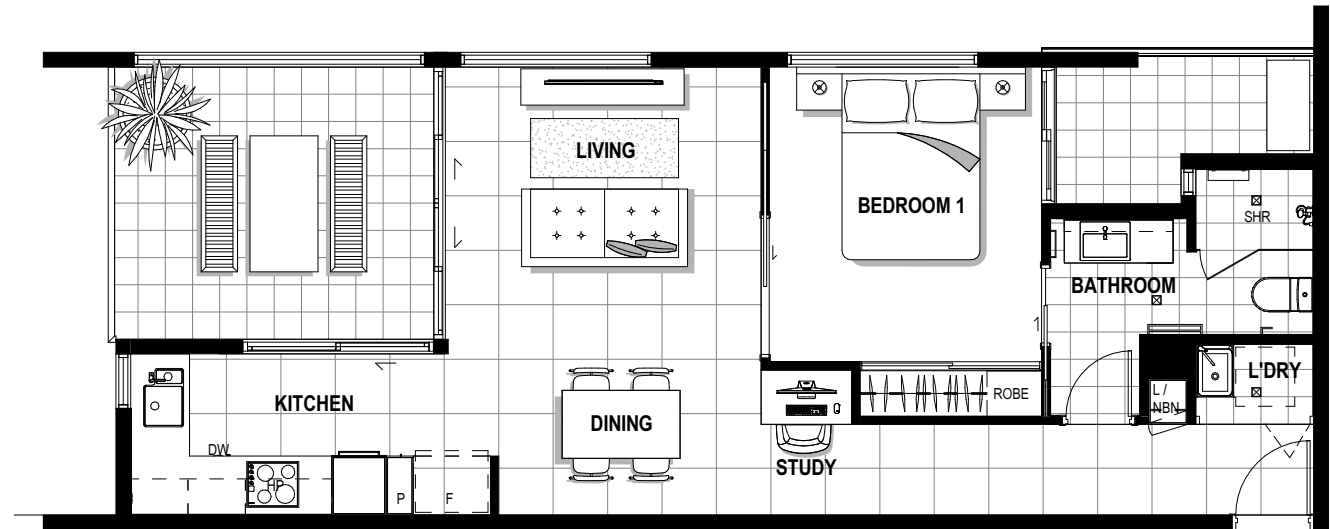

Acqua

Apartments

Type A

1 Bed,
Levels 1 – 7

Unit No: 23, 33, 43, 53, 63, 73

Internal Area – 52m²
Balcony Area – 16m²
Total Area – 68m²

LEGEND

BTH	Bath Tub	OV	Underbench Oven
AC	Air-conditioner	P	Pantry
DW	Dishwasher	SHR	Shower
F	Refridgerator	SW	Sliding Window
HP	Hot Plate	T	Laundry Tub
L	Linen	V	Vanity
MW	Microwave	W/M/D	Washing Machine space / Dryer