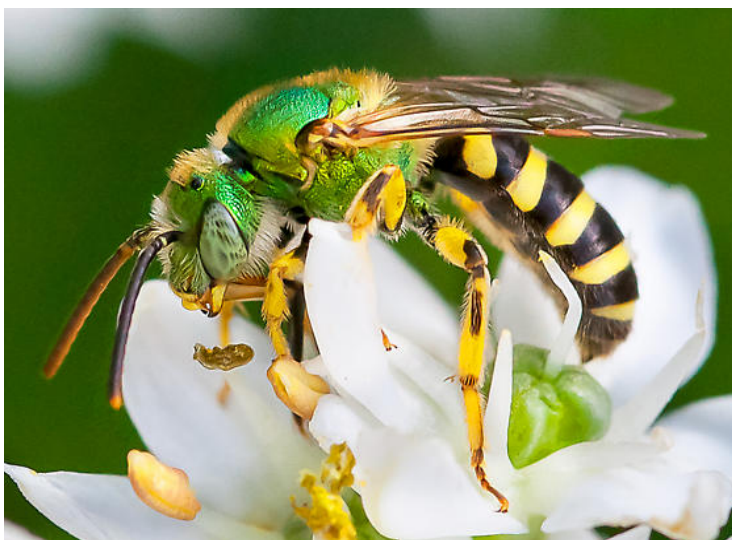

THE OICR LIVING FOREST INITIATIVE: TINY FORESTS
A global experiment in ecological micropolitics

Appendix 3: Insects and Animals Found in the Willamette Valley

Western Bumble Bee
Bombus Occidentalis

Image: Alistair Fraser

Yellow-faced Bumble Bee
Bombus Vosnesenskii

Image: Rusty Burlew

Black-tailed Bumble Bee
Bombus Melanopygus

Image: Gloria Z. Nagler

California Bumble Bee
Bombus Californicus

Image: Ron Hemberger

Sweat Bee
Halictus

Image: Pavel Sinkyrik

Leafcutter Bee
Megachile Perihirta

Image: Amy Champion

Hoverfly
Helophilus Fasciatus

Image: Ed Sullivan

European Honeybee
Apis Mellifera

Image: Nike Sulway

Green Sweat Bee
Halictidae Agapostemon

Image: Jatai

Mining Bee
Andrena

Image: Jenny Seawright

Long-horned Bee
Melissodes tepaneca

Image: Colin Hutton

Flower Fly
Toxomerus occidentalis

Image: Hominin

Taylor's Checkerspot
Euphydryas Editha Taylori