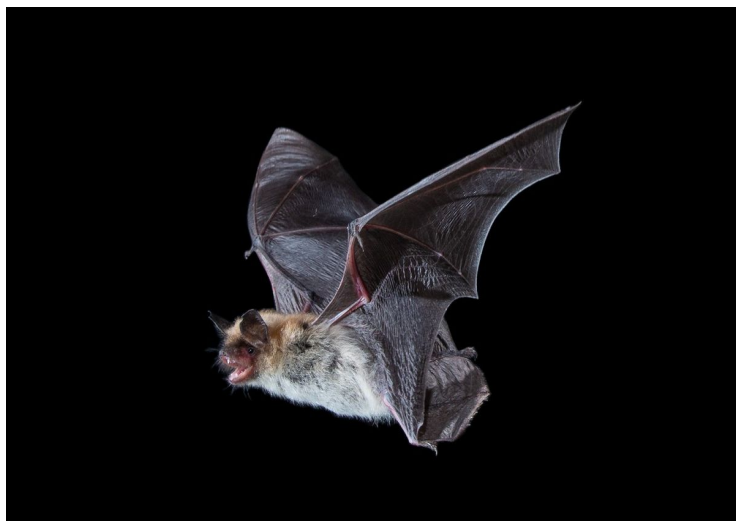

Fringed Bat
Myotis Thysanodes

Image: Atanasc