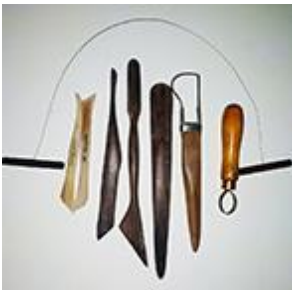

# Sculpture: Portrait

## Weiqing Yuan

Material list

1. Sculpture Armature for Head & Bust  
Size: H 15" to H 17"  
Baseboard about 10"x 10"

2. Sample of Sculpture Clay Tools

3. School supplies 25Lb Brown & White Clay or buy Sulphur-free plasteline or sculpting wax