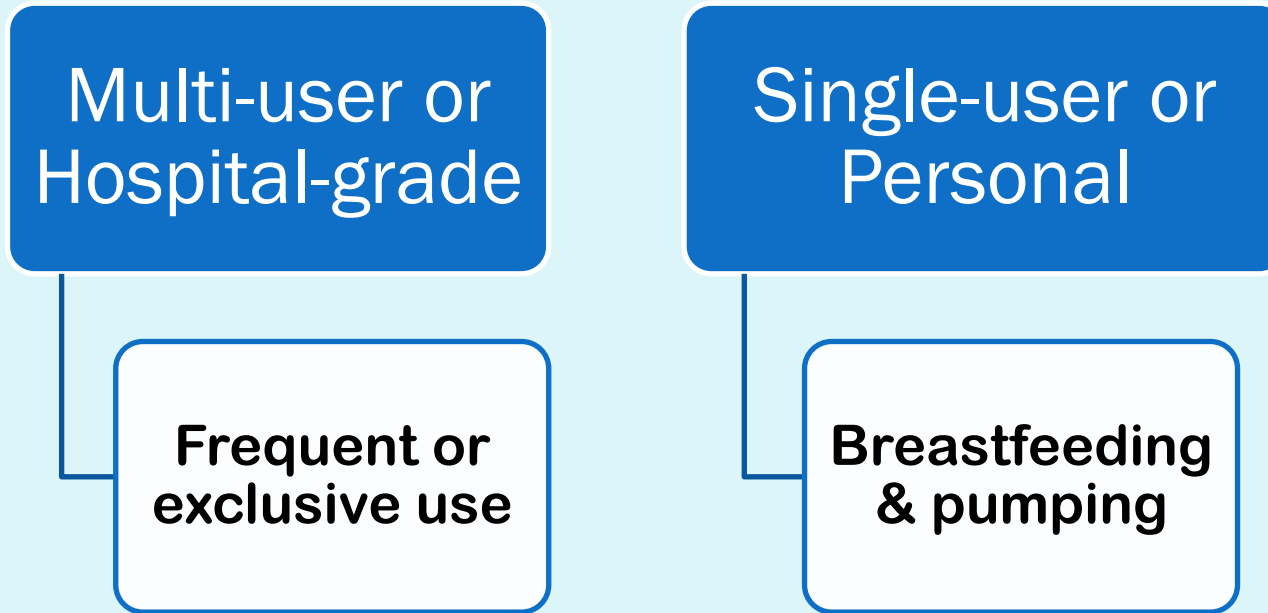

LACTATION GIZMOS & GADGETS

INDIANA STATE BREASTFEEDING CONFERENCE
FEB 21, 2018

BREAST PUMPS

Pumping needs to mimic breastfeeding!

MULTI-USER OR HOSPITAL-GRADE

SINGLE-USER OR PERSONAL BREAST PUMPS

Medela Sonata

2 phase expression technology in a personal-use breast pump

Smart pump – connects to the MyMedela App

Stronger motor

Rechargeable battery

2.2 lbs; very quiet

SINGLE-USER OR PERSONAL BREAST PUMPS

Freemie Freedom