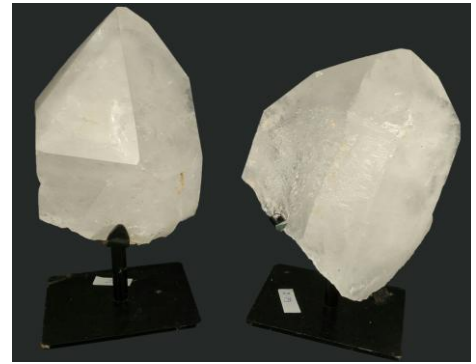

Promotion Expires 03/13/18

Quartz Points on Metal Base

Sm/Med 1-4 kg range
55 lb lot \$6.10/lb

Med/Lg 4-8 kg range
66 lb lot \$5.80/lb

Clear Quartz Spheres – Assorted Sizes, 25-38mm

Sold in 10 lb lot

Reg. Price
\$24.00/lb