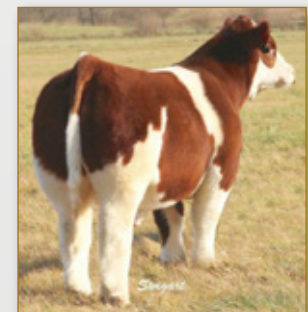

A sleek fronted, gorgeous baldy best describes this female. She carries on Uprising's best attributes. I love her front end, long clean necked, flat in her shoulder, but yet carries into a big rib cage. Long and level down her topline. Great bone work, with plenty of flex down her hock and into her pastern. Very graceful as she travels on the move, she is built for the long haul. Her dam is a glamorous OCC Jupiter x Built Right who is stunning to look at and gets it done. Bred to Daddy's Money for a Maintainer baby.

Lot 56 - Blackford Uprising 692D

BSC • 692D • Black Baldy • Spring 2016 • 5/8 Simmental
SIRE: LLSF Uprising Z925 (ASA# 2646300) • DAM: OCC Jupiter x Built Right
Bred 5/13/17 Daddy's Money (AMAA#427013) Double Clean • Safe AI

A DEEP SIDED POWERHOUSE!! I love good cow families and this one comes from a great one. She goes back to the Lucy Donor that was a Meyer 734 I purchased when I was in high school. Lucy produced well over $300,000 for us. Her Legacy continues on through her daughters and granddaughters. They are sure to always bring in a good one at weaning time. 690 is a little younger born in July, but I thought she was way to good not to bring her to town, so we bred her to calve in July to our Promotional bull Fireball Whiskey. His calves come easy and take off growing, usually with plenty of color!

Lot 57 - Blackford Lucy 690D

BSC • 690D • Black • Spring 2016 • 3/4 Simmental 3238981
SIRE: BSC Upperhand (Uprising x Steal Force)-ASA# 2958341 • DAM: Eagle Eye x Pathfinder
Bred 10/1/17 BSC Fireball Whiskey (MAB x Irish Whiskey) • Safe